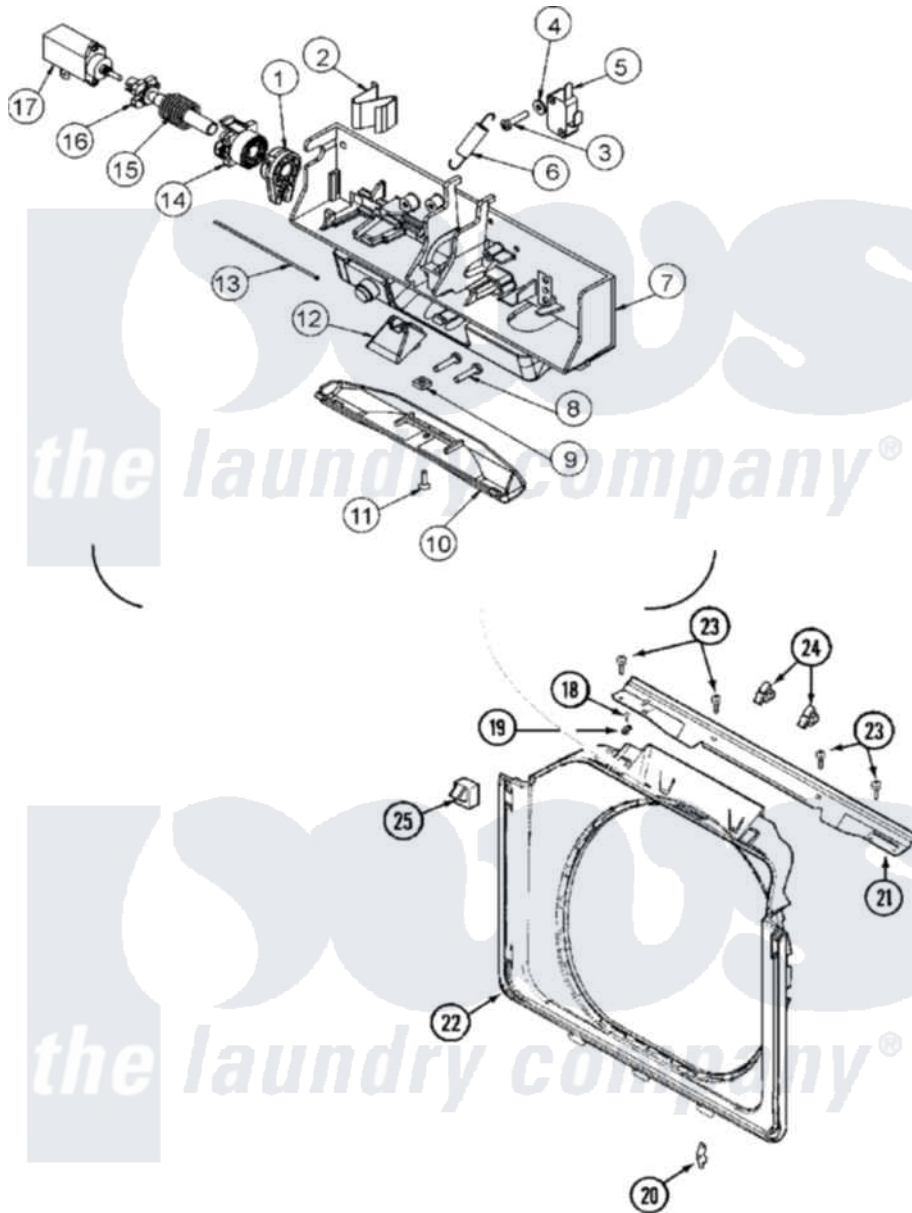

Maytag MAH14PSAAW 05 - DOOR SHROUD & DOOR LATCH ASSEMBLY

Maytag [Residential Maytag MAH14PSAAW Washer Parts](#) Parts Diagram 05 - DOOR SHROUD & DOOR LATCH ASSEMBLY

[Click on the part number to view part](#)

Item	Original Part Number	Replaced By	Status	Part Description
001	22003716			Rotating Gear, Latch
002	22003717			Spring, Latch
003	22001352			Screw, Check Switch
004	22002165			Washer, Door Lock Switch
005	22002162			Switch, Door Lock Spin Enable
006	22002158			Spring, Gear Return
007	22003722			Switch Holder Assembly, Latch
008	22003719			Screw, Latch
009	22003720			Nut, Latch
010	22002957			Cover, Latch Assembly
011	22002435	241877		Screw
012	22003055			Ramp, Door Hoop
013	22002164			Cable, Door
014	22003715			Sliding Gear, Latch
015	22003721			Spring, Axle / Latch

016	22003718		Axle, Latch
017	22002119		Motor, Wax
018	22001996	3370225	Screw
019	22002014		Clip, Harness To Support
020	22002095	12001994	Cover
"	22002096		COVER, HINGE (ALM)
021	22002015		Support, Door Lock
022	22002071	Not Available	SHROUD (ALM)
"	22002234		Shroud And Dispenser Hose
"	NLA	Not Available	SHROUD (WHT)
023	22001995		Screw Note: Screw, Tumbler Front And Shroud
024	Y310376		Clip, Door Switch Harness
025	22002046		Switch, Secondary Door
"	22002047	22002046	Switch, Secondary Door