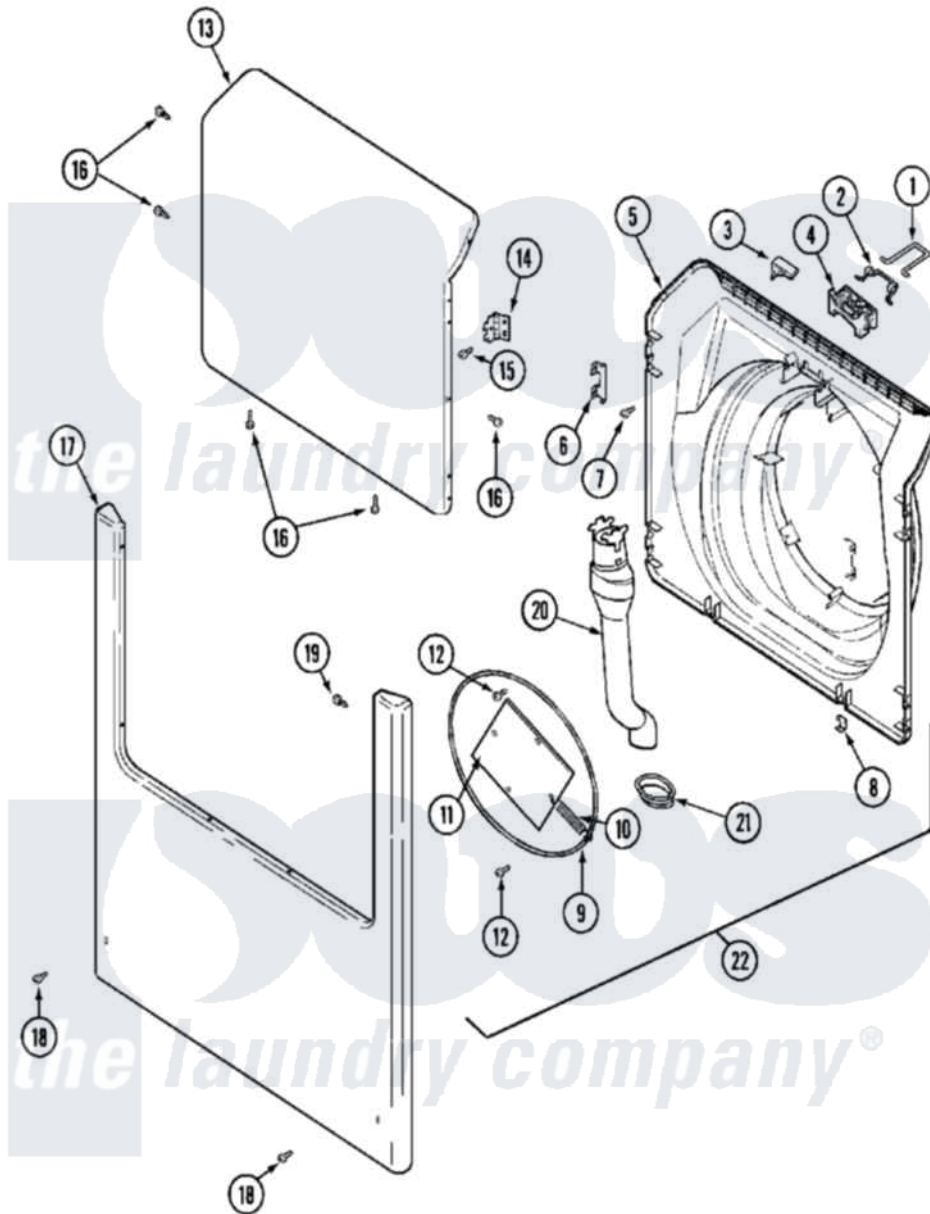

# Maytag MAH14PSAAW 06 - DOOR & FRONT PANEL

Maytag Residential Maytag MAH14PSAAW Washer Parts Parts Diagram 06 - DOOR & FRONT PANEL  
 Click on the part number to view part

Item	Original Part Number	Replaced By	Status	Part Description
001	22002002	<a href="#">22003222</a>		Hoop, Lock
002	<a href="#">22002003</a>			Spring, Latch
003	22002166	<a href="#">22003611</a>		Kit- Inner
"	22002167	<a href="#">22003611</a>		Kit- Inner
"	W10124350		Not Available	NOT REQUIRED PART OR SEE NOTE
004	<a href="#">22002168</a>			Support, Lock Hoop
005	22002250	<a href="#">22003611</a>		Kit- Inner
"	22002251	<a href="#">22003611</a>		Kit- Inner
"	22002252	<a href="#">22003083</a>		Liner, Door Assembly W/Vent
"	22002253		Not Available	DOOR, INNER/DOOR STRIKE (ALM)
"	22002539	<a href="#">22003083</a>		Liner, Door Assembly W/Vent
"	22002540		Not Available	DOOR, INNER (W/VENT-ALM)
"	22003076	<a href="#">22003083</a>		Liner, Door Assembly W/Vent
"	<a href="#">22003077</a>			Door, Inner
006	<a href="#">22002038</a>			Clip, Door