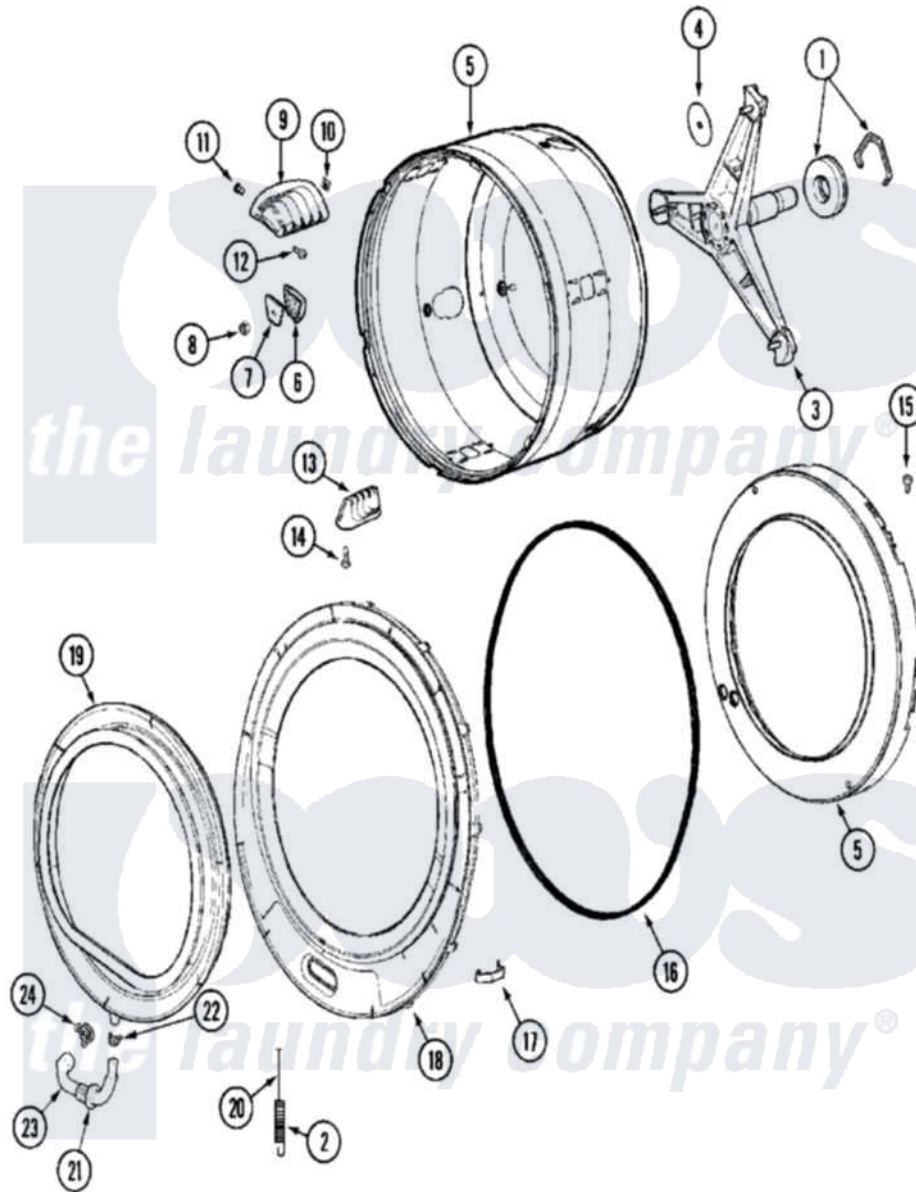

Maytag MAH14PSAAW 09 - SPINNER ASSEMBLY & OUTER TUB COVER

Maytag Residential Maytag MAH14PSAAW Washer Parts Parts Diagram 09 - SPINNER ASSEMBLY & OUTER TUB COVER

Click on the part number to view part

Item	Original Part Number	Replaced By	Status	Part Description
001	12001478	12002022		Lip Seal Kit
002	22002099			Spring, Tub
003	22001994	W10181639		Support
"	22002123			Tube, Molykote
"	22002897	W10181639		Support
004	22002023			Washer, Plastic
005	22002115	6-2717080		Spinner As
006	22002021	22002482		Washer, Profile
007	22002020			Washer, Spinner Support
008	22002122	2207454		Nut, Hex
009	22001985			Baffle, Drip
010	22002009			Grommet, Baffle
011	22001999			Grommet, Baffle
012	22002325	22003556		Screw, Baffle
013	22001986			Baffle, Drip
014	22002059			Screw, Baffle

015	22002028		Not Available	PART NEVER USED IN PRODUCTION
"	NLA		Not Available	SCREW, BALANCE RING
016	22002077			Seal, Tub Cover
017	22002050			Clip, Tub To Cover
018	22002069	22004464		Outer Tub Cover Kit
"	22002238	22003212		Cover, Tub --W
"	22003074			Guard, Hose
"	22003212			Cover, Tub --W
019	12001772	12002533		Boot Kit
"	22001978	12002533		Boot Kit
020	22002105	22002327		Wire, Boot Clamp
021	22003074			Guard, Hose
022	22003073	596669		Clamp, Manifold
023	22003071	22004477		Drain Hose, Door Boot
024	Y22003072			CLAMP, HOSE DOUBLE WIRE