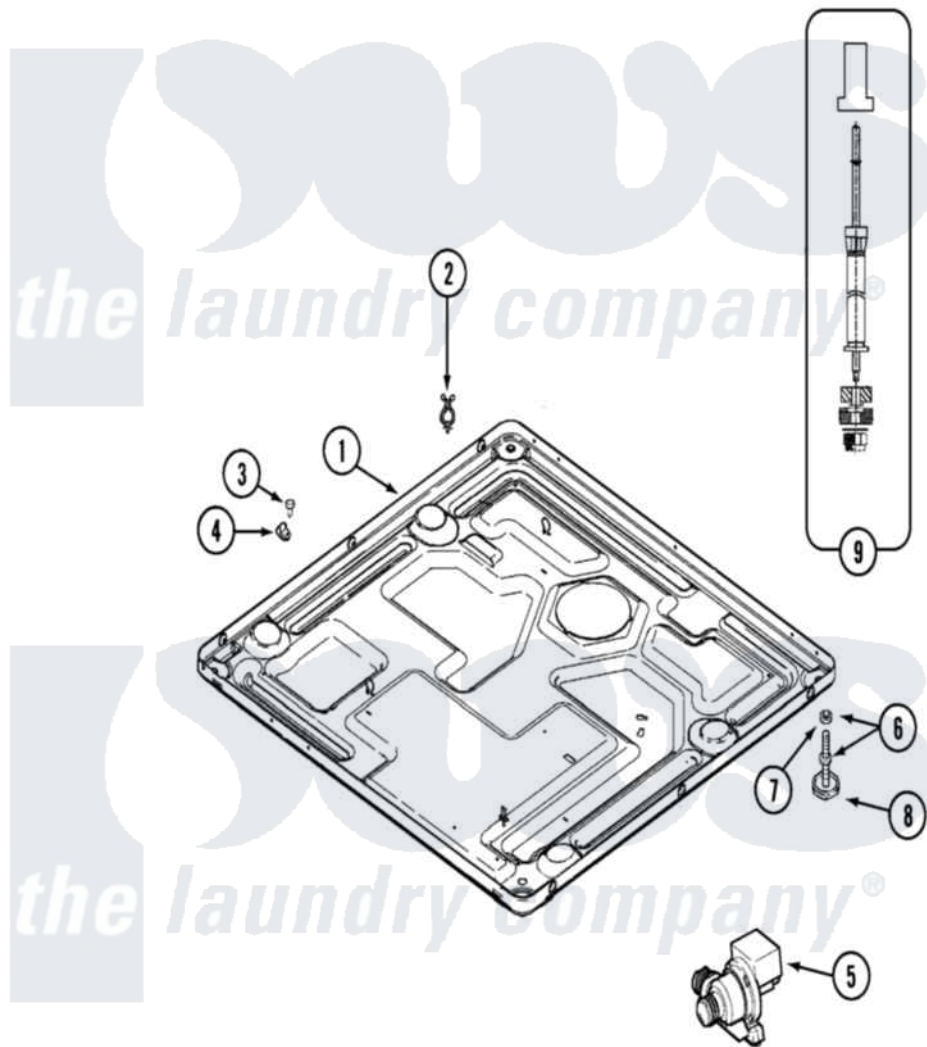

# Maytag MAH14PSAAW 10 - BASE

Maytag [Residential Maytag MAH14PSAAW Washer Parts](#) Parts Diagram 10 - BASE  
 Click on the part number to view part

Item	Original Part Number	Replaced By	Status	Part Description
001	22002111	<a href="#">22003605</a>		Base Weld Assembly
"	22002240	<a href="#">22003435</a>		Base, Assembly
002	315471	<a href="#">22003298</a>		Retainer, Wire
003	212276	<a href="#">W10116760</a>		Screw
004	<a href="#">22002014</a>			Clip, Harness To Support
005	22001982	<a href="#">22003059</a>		Pump, Drain
"	22002939	<a href="#">22003059</a>		Pump, Drain
006	22001915	<a href="#">22003544</a>		Adjustable Leg W/Foot And Nut
007	Y052740	<a href="#">62739</a>		Nut, Lock
008	<a href="#">210684</a>			Foot, Adjustable Leg
009	<a href="#">22001988</a>			Strut Assembly-Rear