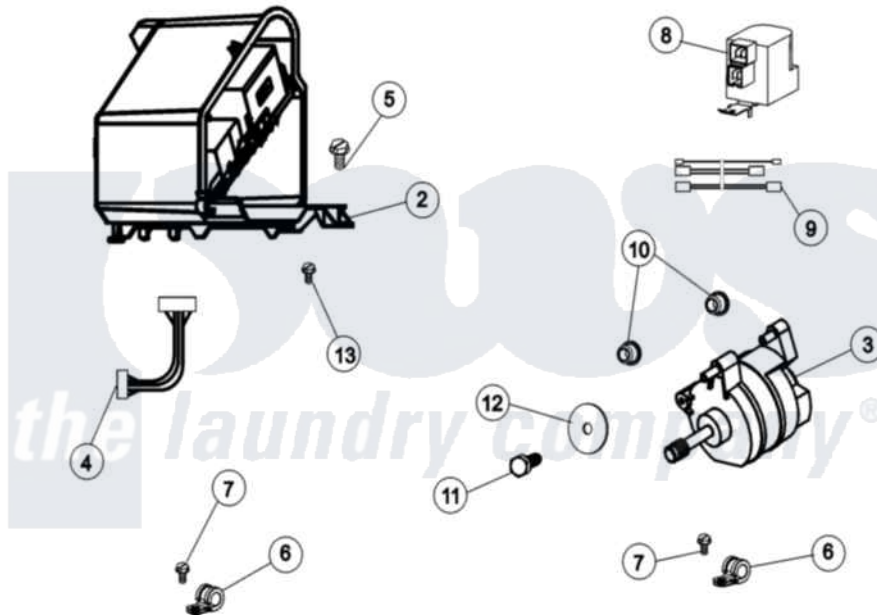

# Maytag MAH14PSAAW 12 - MOTOR & MOTOR CONTROL

(SEE TEXT FOR ITEMS 2, 3, 4 AND 8)

Maytag [Residential Maytag MAH14PSAAW Washer Parts](#) Parts Diagram 12 - MOTOR & MOTOR CONTROL  
Click on the part number to view part

Item	Original Part Number	Replaced By	Status	Part Description
001	<a href="#">12002039</a>			Neptune Motor Conversion Kit
002	<a href="#">22004046</a>			Control Assembly, Motor
003	<a href="#">22003856</a>			Motor, Variable Speed
004	22004047	<a href="#">22004212</a>		Motor Harness
005	<a href="#">33002190</a>			SCrew, C BraCe, BraCket, Cabinet
006	<a href="#">22004102</a>			P Clips
007	22002300	<a href="#">9740848</a>		Screw, Mixing Valve Mounting
008	22003854	<a href="#">22003858</a>		EMI Suppression Filter, 16a
009	<a href="#">22004101</a>			Repair Jumper Harness
010	<a href="#">22003329</a>			Isolator, Motor
011	<a href="#">22003686</a>			Bolt, Motor
012	<a href="#">22002320</a>			Washer, Belt Tension Bolt
013	<a href="#">22004103</a>			Screw