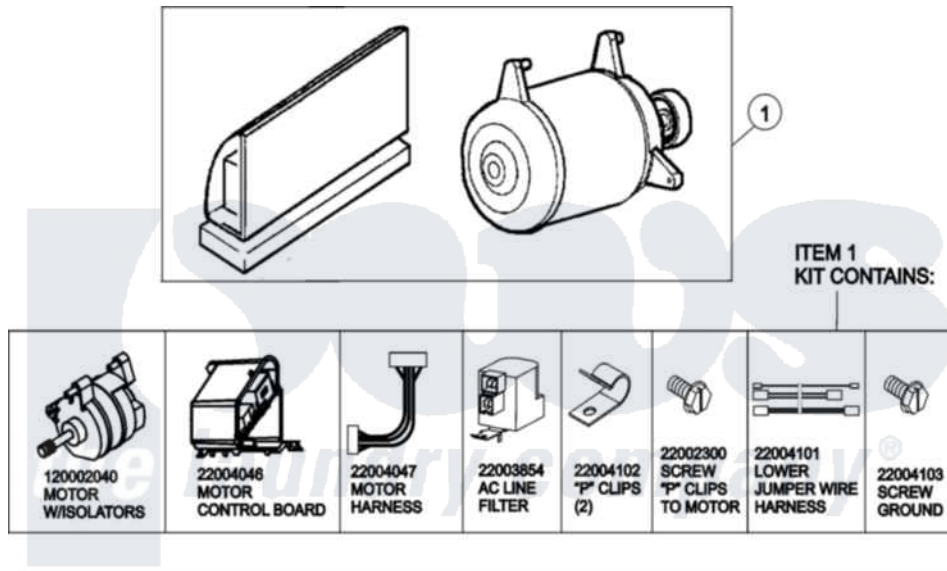

# Maytag MAH14PSAAW 12 - MOTOR & MOTOR CONTROL

(SEE TEXT FOR ITEMS 2, 3, 4 AND 8)

Maytag [Residential Maytag MAH14PSAAW Washer Parts](#) Parts Diagram 12 - MOTOR & MOTOR CONTROL  
Click on the part number to view part

Item	Original Part Number	Replaced By	Status	Part Description
001	<a href="#">12002039</a>			Neptune Motor Conversion Kit
002	<a href="#">22004046</a>			Control Assembly, Motor
003	<a href="#">22003856</a>			Motor, Variable Speed
004	22004047	<a href="#">22004212</a>		Motor Harness
005	<a href="#">33002190</a>			SCrew, C BraCe, BraCket, Cabinet
006	<a href="#">22004102</a>			P Clips
007	22002300	<a href="#">9740848</a>		Screw, Mixing Valve Mounting
008	22003854	<a href="#">22003858</a>		EMI Suppression Filter, 16a
009	<a href="#">22004101</a>			Repair Jumper Harness
010	<a href="#">22003329</a>			Isolator, Motor
011	<a href="#">22003686</a>			Bolt, Motor
012	<a href="#">22002320</a>			Washer, Belt Tension Bolt
013	<a href="#">22004103</a>			Screw