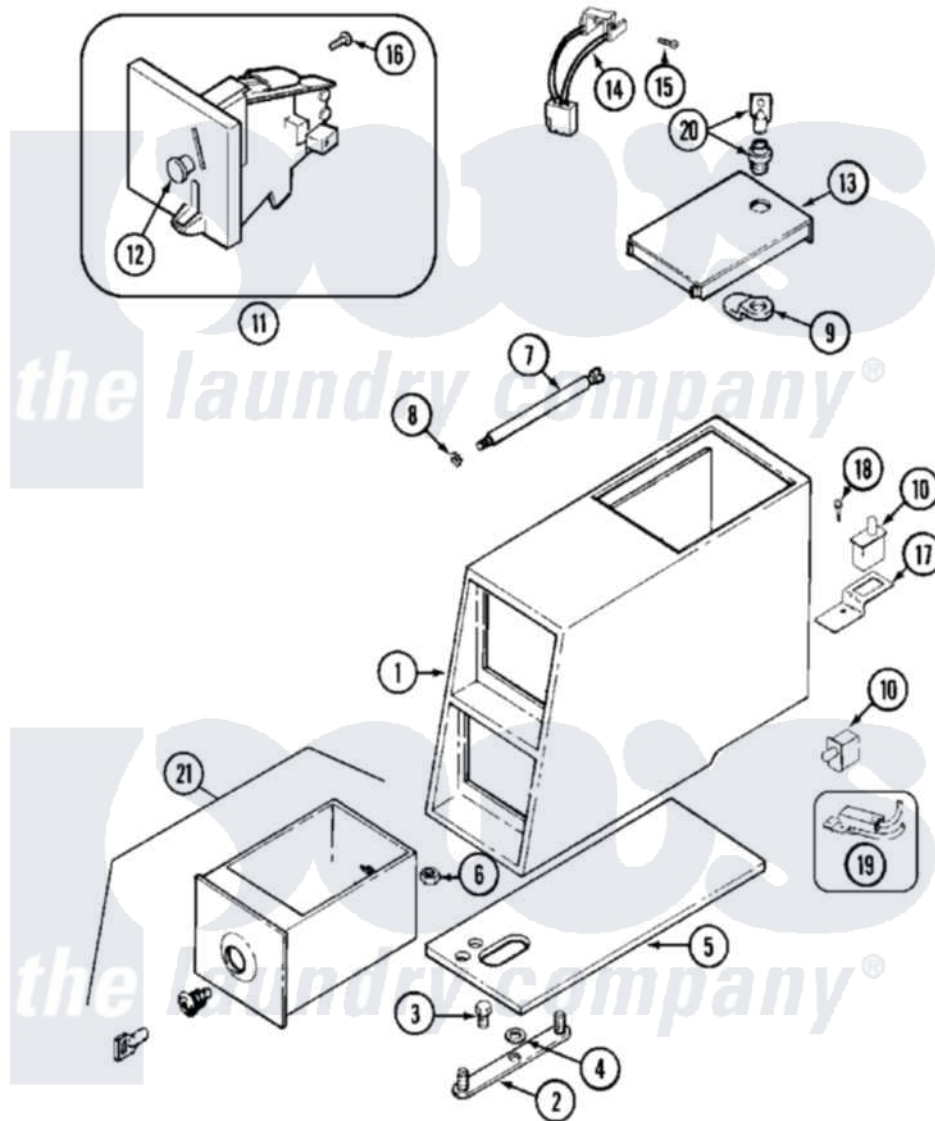

Maytag MAH20PDA3W 02 - CONTROL CENTER (PD)

Maytag Residential Maytag MAH20PDA3W Washer Parts Parts Diagram 02 - CONTROL CENTER (PD)
 Click on the part number to view part

Item	Original Part Number	Replaced By	Status	Part Description
001	22002480			Vault, Coin PD Coin Drop Supplied By Dist.
002	22001810		Not Available	STRAP, MOUNTING
003	22001996	3370225		Screw
004	910309			Washer, Mounting Strap
005	22002072			Gasket, Control Center
006	Y052740	62739		Nut, Lock
007	213035			Bolt, Locking
008	910181			Lockwasher, Terminal Block
009	NLA		Not Available	CAM, LOCKING
010	33001250			Switch, Vault And Service Door
"	912012	3400409		Screw
011	22003041			Coin Drop Assembly
012	216200			Face Plate Return Button
013	22001910	22003679		Timer Access Door Assembly
014	22001965			Optic Switch Assembly

015	314665		Screw, Switch Assembly
016	216068		Screw, Coin Drop
017	22001404		Bracket, Service Switch
018	22001069		Screw, Vault To Control Cover
019	22001966		Harness, Sensor Switch
020	206637		Lock Kit
"	215033	W10140858	Key
021	W10124350	Not Available	NOT PROVIDED BY MAYTAG