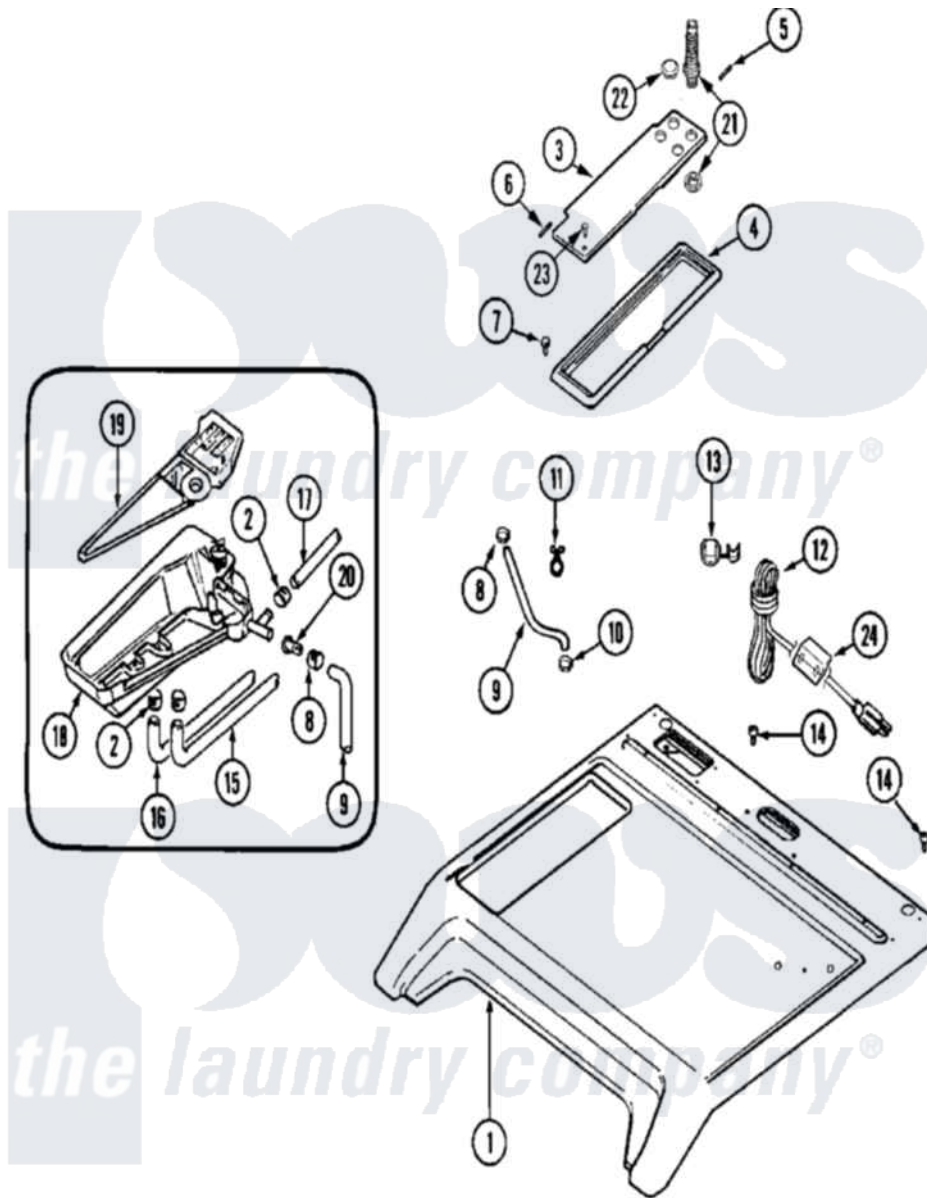

Maytag MAH20PDA3W 03 - TOP

Maytag [Residential Maytag MAH20PDA3W Washer Parts](#) Parts Diagram 03 - TOP
 Click on the part number to view part

Item	Original Part Number	Replaced By	Status	Part Description
001	22003586	22004178		Cover, Top
"	NLA		Not Available	COVER, TOP (WHT)
002	205161	489503		Clamp
003	22002909			Lid, Dispenser
004	22002940	22003665		Bezel, Dispenser
005	Y912678	6-912678		Pin- Hinge
006	Y912679			Pin, Hinge
007	22002060	400021-1		Screw
008	205161	489503		Clamp
009	22002556			Screw, Baffle
"	33002193			Hose, Shower
010	201011	285655		Clamp, Hose
011	212276	W10116760		Screw
"	22002027	74007164		Lock- Purs
012	22003045			Cord, Power
013	22003223			Grommet, Cord

014	912365	3370225	Screw
015	22002551		Hose, Bleach
016	22002552		Hose, Fabric Softener----NA
017	22002553		Hose, Detergent
018	12001558		Dispenser Bottom With 4 Clamps
019	22002555		Flume, Dispenser
020	22001900		Preventer, Back Flow
"	W10124350	Not Available	NOT REQUIRED PART OR SEE NOTE
021	22002908		Tube Fitting, Flexible
022	22003057		Plug, Hole
023	22002910	3400806	Screw
024	33002501		Filter, EMI