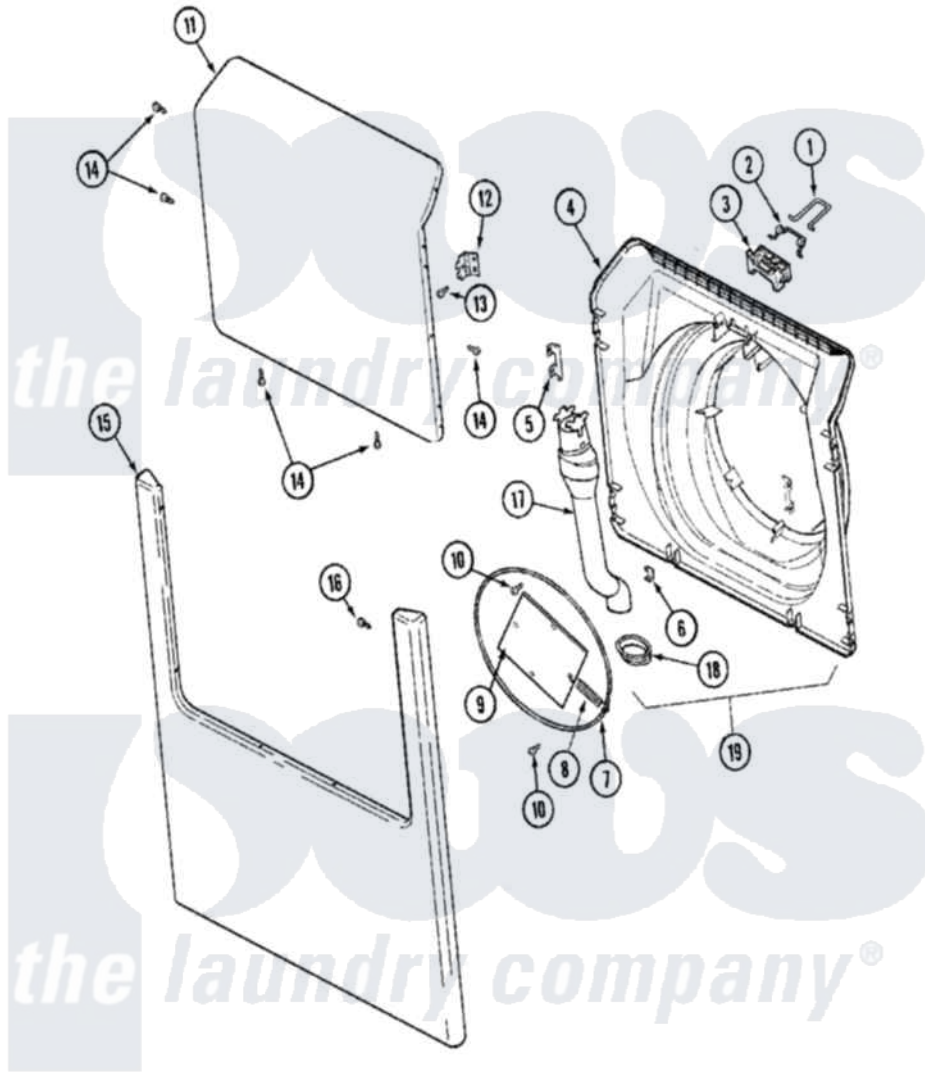

# Maytag MAH20PDA3W 04 - DOOR & FRONT PANEL

Maytag Residential Maytag MAH20PDA3W Washer Parts Parts Diagram 04 - DOOR & FRONT PANEL  
 Click on the part number to view part

Item	Original Part Number	Replaced By	Status	Part Description
001	22002002	<a href="#">22003222</a>		Hoop, Lock
002	<a href="#">22002003</a>			Spring, Latch
003	<a href="#">22002168</a>			Support, Lock Hoop
004	22002539	<a href="#">22003083</a>		Liner, Door Assembly W/Vent
"	22003076	<a href="#">22003083</a>		Liner, Door Assembly W/Vent
"	<a href="#">22003800</a>			Inner Door/Vented
005	<a href="#">22002038</a>			Clip, Door
006	<a href="#">22002039</a>			Clip, Door
007	<a href="#">22002104</a>			Frame, Wire
"	W10124350		Not Available	NOT REQUIRED PART OR SEE NOTE
008	<a href="#">22002356</a>			Spring, Plate
"	W10124350		Not Available	NOT REQUIRED PART OR SEE NOTE
009	<a href="#">22002094</a>			Frame, Wire
"	W10124350		Not Available	NOT REQUIRED PART OR SEE NOTE

010	<a href="#">22002007</a>		Screw, Wire Frame
"	W10124350	Not Available	NOT REQUIRED PART OR SEE NOTE
011	<a href="#">22001979</a>		Door, Outer
012	<a href="#">22002798</a>		Hinge, Door
013	22002062	<a href="#">98006631</a>	Screw
014	<a href="#">22002063</a>		Screw No.8-18AB Wafer Head
015	<a href="#">22002049</a>		Clip Note: Clip, Front Panel
"	<a href="#">22002836</a>		Panel, Front
016	<a href="#">22002243</a>		Screw, Front Panel And Hinge
"	<a href="#">22002244</a>		Clip, Grounding
017	22002990	<a href="#">22003850</a>	Vent Tube Assembly
018	<a href="#">22003075</a>		Grommet, Vent Tube
019	<a href="#">22003083</a>		Liner, Door Assembly W/Vent