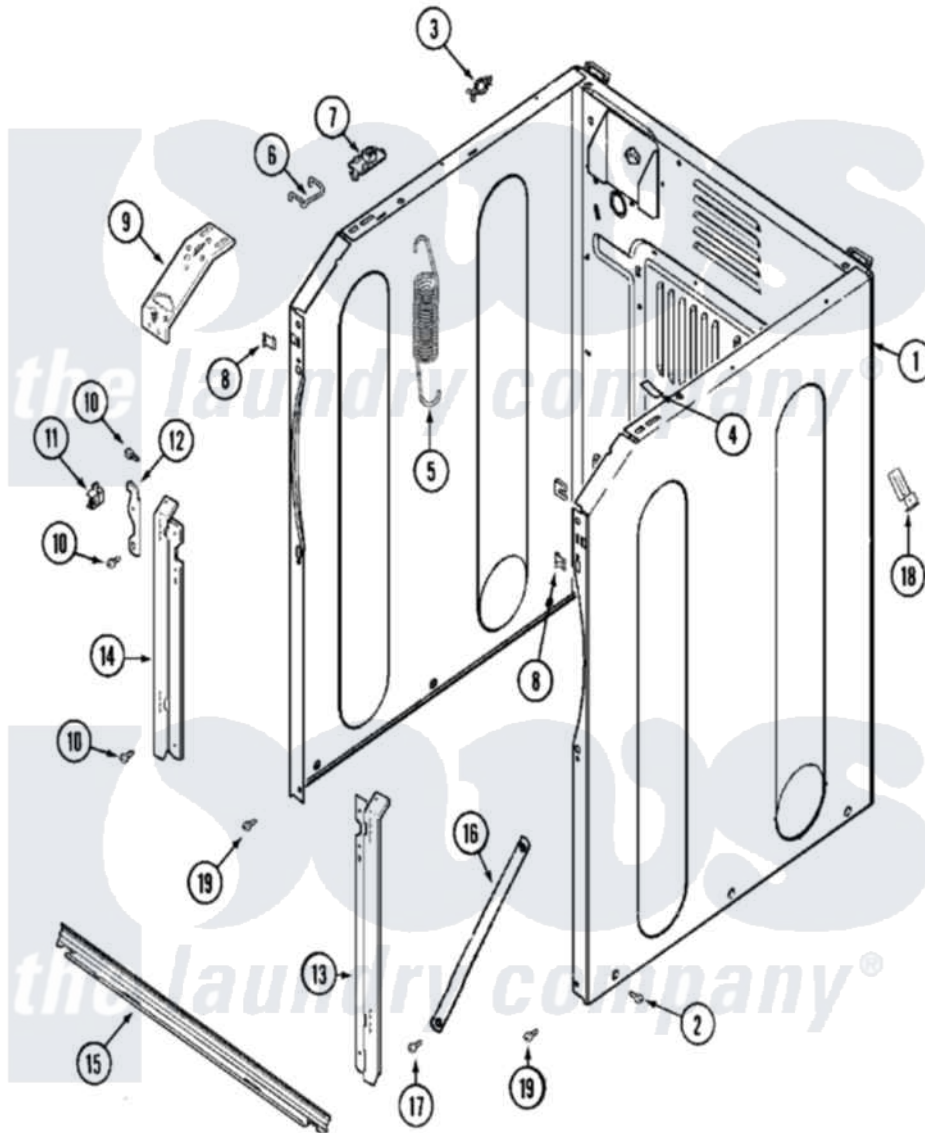

# Maytag MAH20PDA3W 05 - CABINET-FRONT

Maytag Residential Maytag MAH20PDA3W Washer Parts Parts Diagram 05 - CABINET-FRONT  
 Click on the part number to view part

Item	Original Part Number	Replaced By	Status	Part Description
001	22002293	<a href="#">22003511</a>		Insulation
"	<a href="#">22003639</a>			Cabinet Assembly
"	NLA		Not Available	CABINET ASSY. (WHT)
002	<a href="#">213007</a>			Xfor Cabinet See Cabinet, Back
"	22003409	<a href="#">213007</a>		Xfor Cabinet See Cabinet, Back
003	315471	<a href="#">22003298</a>		Retainer, Wire
004	<a href="#">33001836</a>			Strap, Top Cover Support
005	<a href="#">22002100</a>			Spring
006	<a href="#">22002297</a>			Support, Spring
007	<a href="#">22001997</a>			Spacer, Top Cover
008	<a href="#">22002049</a>			Clip Note: Clip, Front Panel
"	<a href="#">22002239</a>			Clip, Front Panel
009	<a href="#">22002090</a>			Brace, Corner
"	<a href="#">22002292</a>			Brace, Corner
				BRACE ASSEMBLY, TOP

"	22003637		CROSS CONTAINS ITEMS 12 & 13
010	<a href="#">22001995</a>		Screw Note: Screw, Tumbler Front And Shroud
011	<a href="#">22002001</a>		Support, Hinge
012	22002247	<a href="#">33002597</a>	Hook, Security
013	22002034	<a href="#">22003224</a>	Bracket, Shroud
014	22002035	<a href="#">22002985</a>	Bracket, Shroud
015	<a href="#">22001993</a>		Bridge, Shroud Support
"	22003638	<a href="#">22003652</a>	Shroud Support Assembly
016	22002259	<a href="#">22002767</a>	Brace, Cross
017	<a href="#">22001995</a>		Screw Note: Screw, Tumbler Front And Shroud
018	22001996	<a href="#">3370225</a>	Screw
"	<a href="#">22002178</a>		Bracket, Air Dome Hose
019	<a href="#">22001995</a>		Screw Note: Screw, Tumbler Front And Shroud