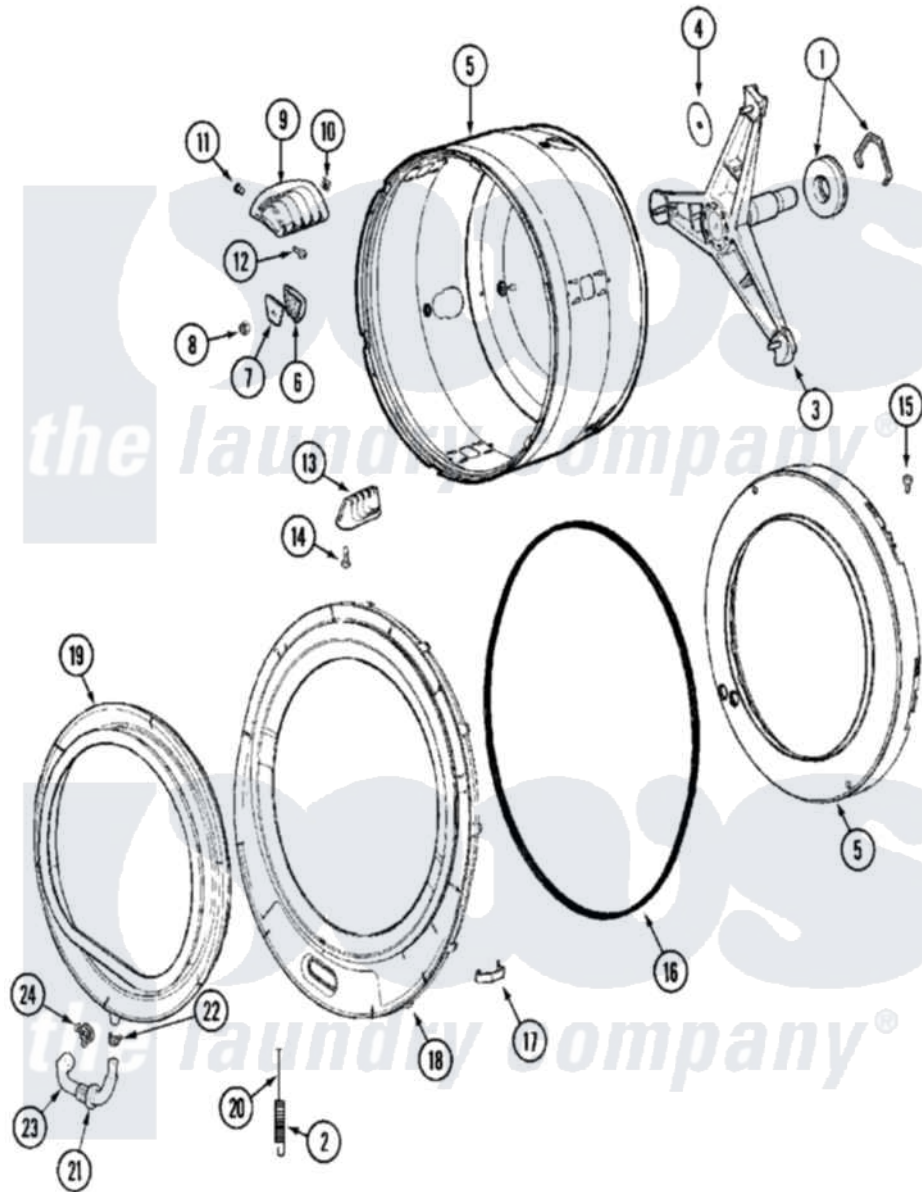

Maytag MAH20PDA3W 08 - SPINNER ASSEMBLY & OUTER TUB COVER

Maytag Residential Maytag MAH20PDA3W Washer Parts Parts Diagram 08 - SPINNER ASSEMBLY & OUTER TUB COVER

Click on the part number to view part

Item	Original Part Number	Replaced By	Status	Part Description
001	12001478	12002022		Lip Seal Kit
002	22002099			Spring, Tub
003	22002123			Tube, Molykote
"	22002897	W10181639		Support
004	22002023			Washer, Plastic
005	22002115	6-2717080		Spinner As
006	22002021	22002482		Washer, Profile
007	22002020			Washer, Spinner Support
008	22002122	2207454		Nut, Hex
009	22001985			Baffle, Drip
010	22002009			Grommet, Baffle
011	22001999			Grommet, Baffle
012	22002325	22003556		Screw, Baffle
013	22001986			Baffle, Drip
014	22002059			Screw, Baffle
				PART NEVER USED IN

015	22002028		Not Available	PART NEVER USED IN PRODUCTION
"	NLA		Not Available	SCREW, BALANCE RING
016	22002077			Seal, Tub Cover
017	22002050			Clip, Tub To Cover
018	22002238	22003212		Cover, Tub --W
"	22003074			Guard, Hose
"	22003212			Cover, Tub --W
019	12001772	12002533		Boot Kit
"	22001978	12002533		Boot Kit
020	22002105	22002327		Wire, Boot Clamp
021	22003074			Guard, Hose
022	Y22003072			CLAMP, HOSE DOUBLE WIRE
023	22003071	22004477		Drain Hose, Door Boot
024	22003073	596669		Clamp, Manifold