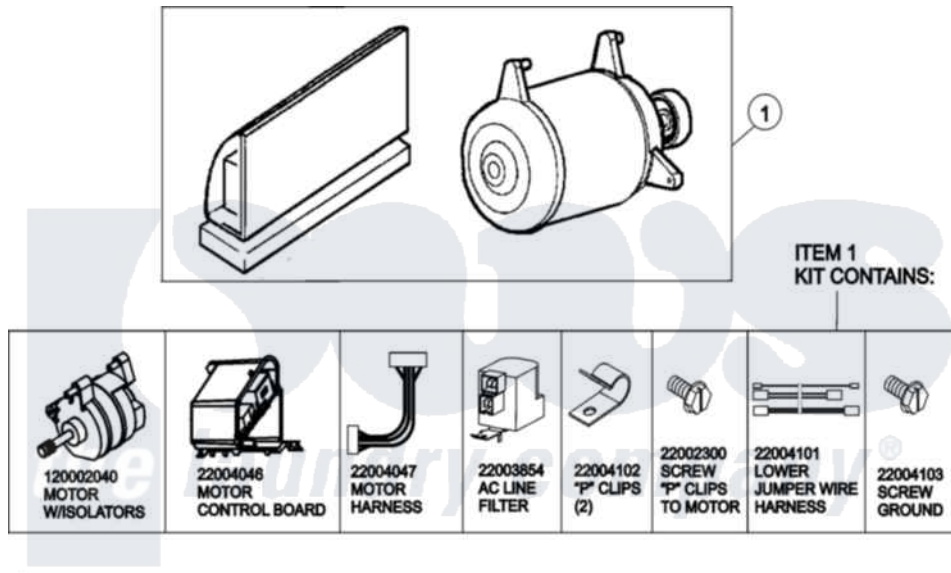

Maytag MAH20PDA3W 11 - MOTOR & MOTOR CONTROL

(SEE TEXT FOR ITEMS 2, 3, 4 AND 8)

Maytag [Residential Maytag MAH20PDA3W Washer Parts](#) Parts Diagram 11 - MOTOR & MOTOR CONTROL
 Click on the part number to view part

Item	Original Part Number	Replaced By	Status	Part Description
001	12002039			Neptune Motor Conversion Kit
002	22004046			Control Assembly, Motor
003	22003856			Motor, Variable Speed
004	22004047	22004212		Motor Harness
005	33002190			SCrew, C BraCe, BraCket, Cabinet
006	22004102			P Clips
007	22002300	9740848		Screw, Mixing Valve Mounting
008	22003854	22003858		EMI Suppression Filter, 16a
009	22004101			Repair Jumper Harness
010	22003329			Isolator, Motor
011	22003686			Bolt, Motor
012	22002320			Washer, Belt Tension Bolt
013	22004103			Screw