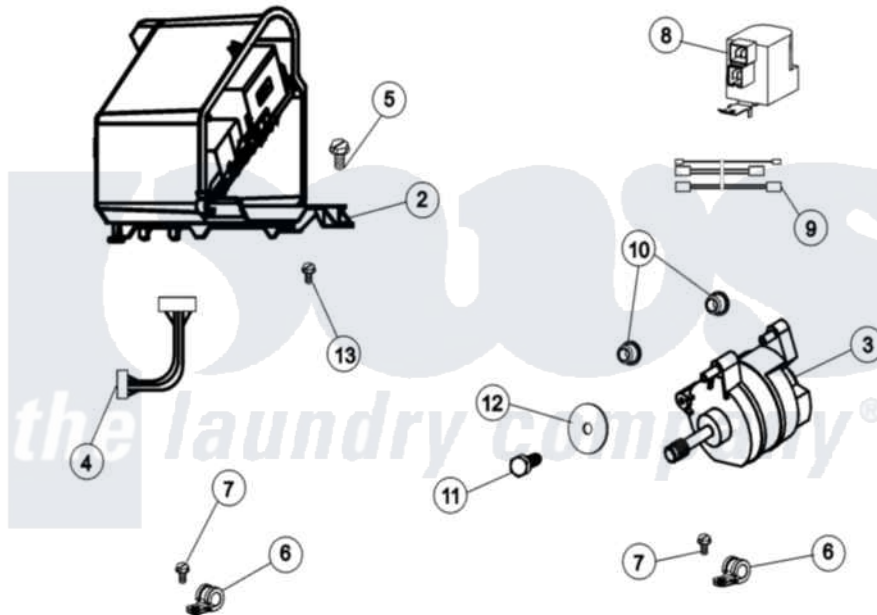

Maytag MAH20PDA3W 11 - MOTOR & MOTOR CONTROL

(SEE TEXT FOR ITEMS 2, 3, 4 AND 8)

Maytag [Residential Maytag MAH20PDA3W Washer Parts](#) Parts Diagram 11 - MOTOR & MOTOR CONTROL
 Click on the part number to view part

Item	Original Part Number	Replaced By	Status	Part Description
001	12002039			Neptune Motor Conversion Kit
002	22004046			Control Assembly, Motor
003	22003856			Motor, Variable Speed
004	22004047	22004212		Motor Harness
005	33002190			SCrew, C BraCe, BraCket, Cabinet
006	22004102			P Clips
007	22002300	9740848		Screw, Mixing Valve Mounting
008	22003854	22003858		EMI Suppression Filter, 16a
009	22004101			Repair Jumper Harness
010	22003329			Isolator, Motor
011	22003686			Bolt, Motor
012	22002320			Washer, Belt Tension Bolt
013	22004103			Screw