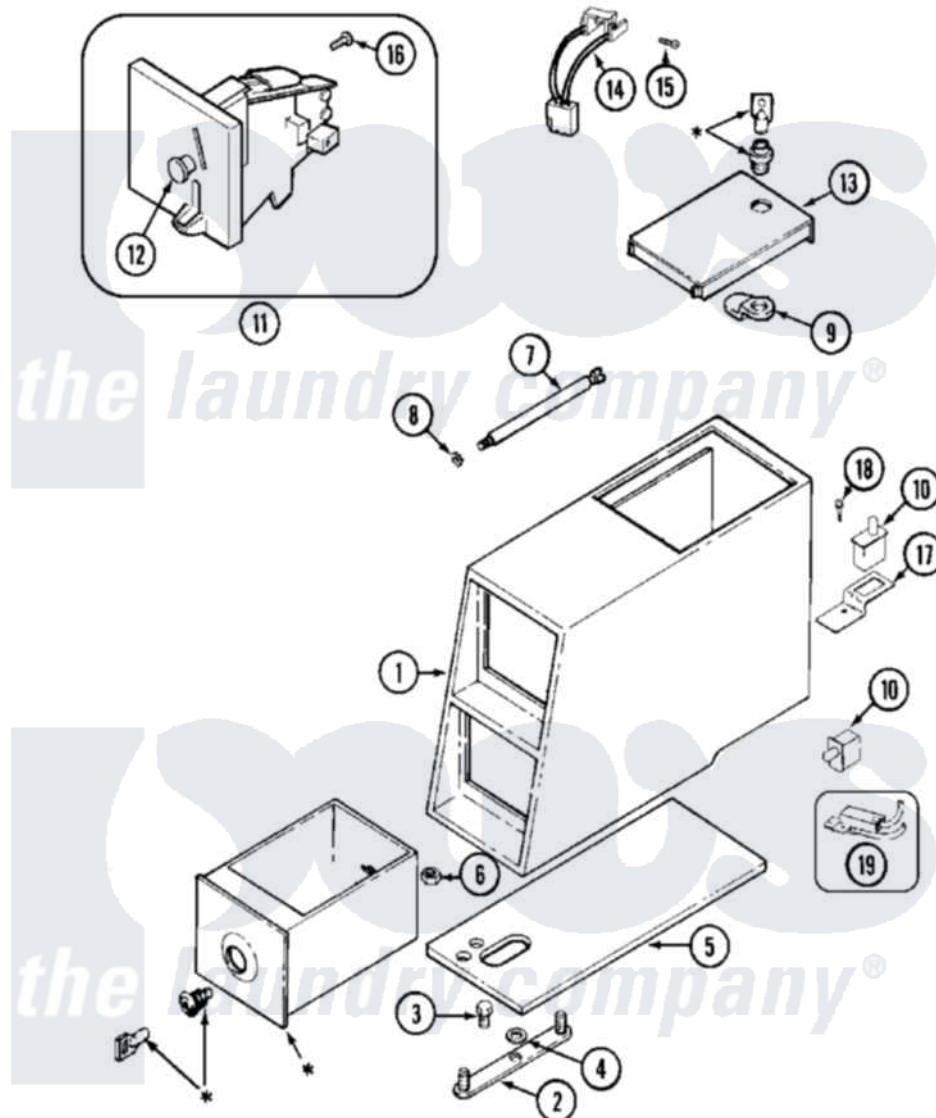

Maytag MAH20PDAWW 02 - CONTROL CENTER (PD)

* CONTACT YOUR COMMERCIAL LAUNDRY DISTRIBUTOR

Maytag [Residential Maytag MAH20PDAWW Washer Parts](#) Parts Diagram 02 - CONTROL CENTER (PD)
 Click on the part number to view part

Item	Original Part Number	Replaced By	Status	Part Description
001	22002480			Vault, Coin PD Coin Drop Supplied By Dist.
"	33002428	22002480		Vault, Coin PD Coin Drop Supplied By Dist.
002	22001810		Not Available	STRAP, MOUNTING
003	22001996	3370225		Screw
004	910309			Washer, Mounting Strap
005	22002072			Gasket, Control Center
"	22002618			Gasket, Control Center
006	Y052740	62739		Nut, Lock
007	213035			Bolt, Locking
008	910181			Lockwasher, Terminal Block
009	NLA		Not Available	CAM, LOCKING
010	33001250			Switch, Vault And Service Door
"	912012	3400409		Screw
011	22001873	22004112		Coin Drop Greenwald Us.25

"	22001875		Coin Drop Assembly-Dual
"	22002144		Single Faceplate
"	22002535	W10133245	Dual Coin Drop Assembly
"	22003815		Dual Faceplate
012	216200		Face Plate Return Button
013	22001910	22003679	Timer Access Door Assembly
"	22002886	22003692	Timer Access Door Assembly
014	22001965		Optic Switch Assembly
015	314665		Screw, Switch Assembly
016	216068		Screw, Coin Drop
017	22001404		Bracket, Service Switch
018	22001069		Screw, Vault To Control Cover
019	22001966		Harness, Sensor Switch