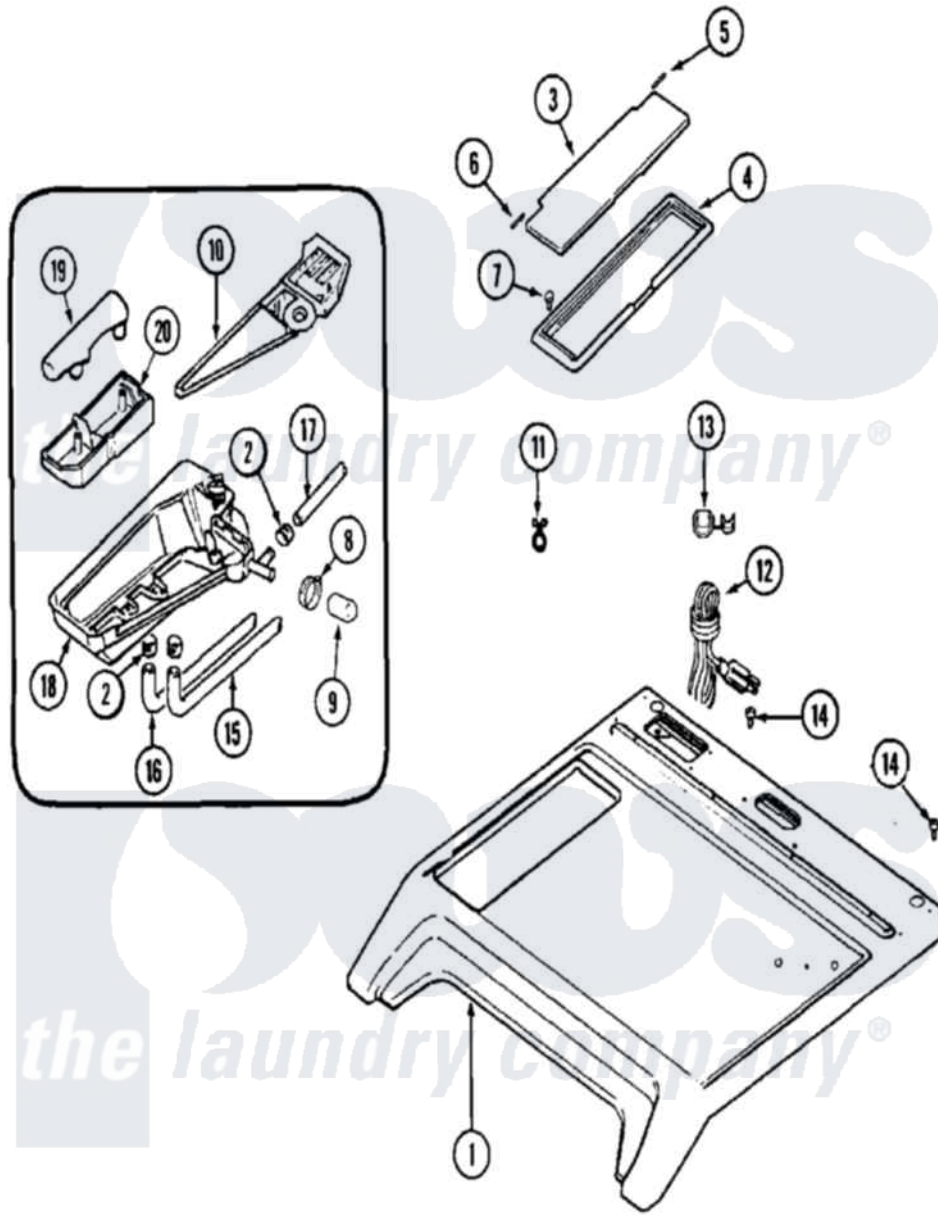

Maytag MAH20PDAWW 03 - TOP

Maytag [Residential Maytag MAH20PDAWW Washer Parts](#) Parts Diagram 03 - TOP
 Click on the part number to view part

Item	Original Part Number	Replaced By	Status	Part Description
001	22002116			Cover, Top
"	22002666		Not Available	COVER, TOP (BSQ)
"	22003584	22004180		Cover, Top
"	22003586	22004178		Cover, Top
"	22003587	22004181		Cover, Top
"	NLA		Not Available	COVER, TOP (WHT)
002	205161	489503		Clamp
003	22002941			Lid, Dispenser Commercial
004	22002940	22003665		Bezel, Dispenser
005	Y912678	6-912678		Pin- Hinge
006	Y912679			Pin, Hinge
007	22002060	400021-1		Screw
008	22001984	285655		Clamp, Hose
009	22002796			Cap
010	22002555			Flume, Dispenser
011	212276	W10116760		Screw

"	22002027	74007164	Lock- Purs
012	22001178	22003062	Cord, Power
013	211881		Grommet, Cord Part Not Used- Gas Models Only
014	912365	3370225	Screw
015	22002551		Hose, Bleach
016	22002552		Hose, Fabric Softener----NA
017	22002553		Hose, Detergent
018	22002554	12001558	Dispenser Bottom With 4 Clamps
019	22002266		Cap, Siphon
020	22002265		Cup, Siphon