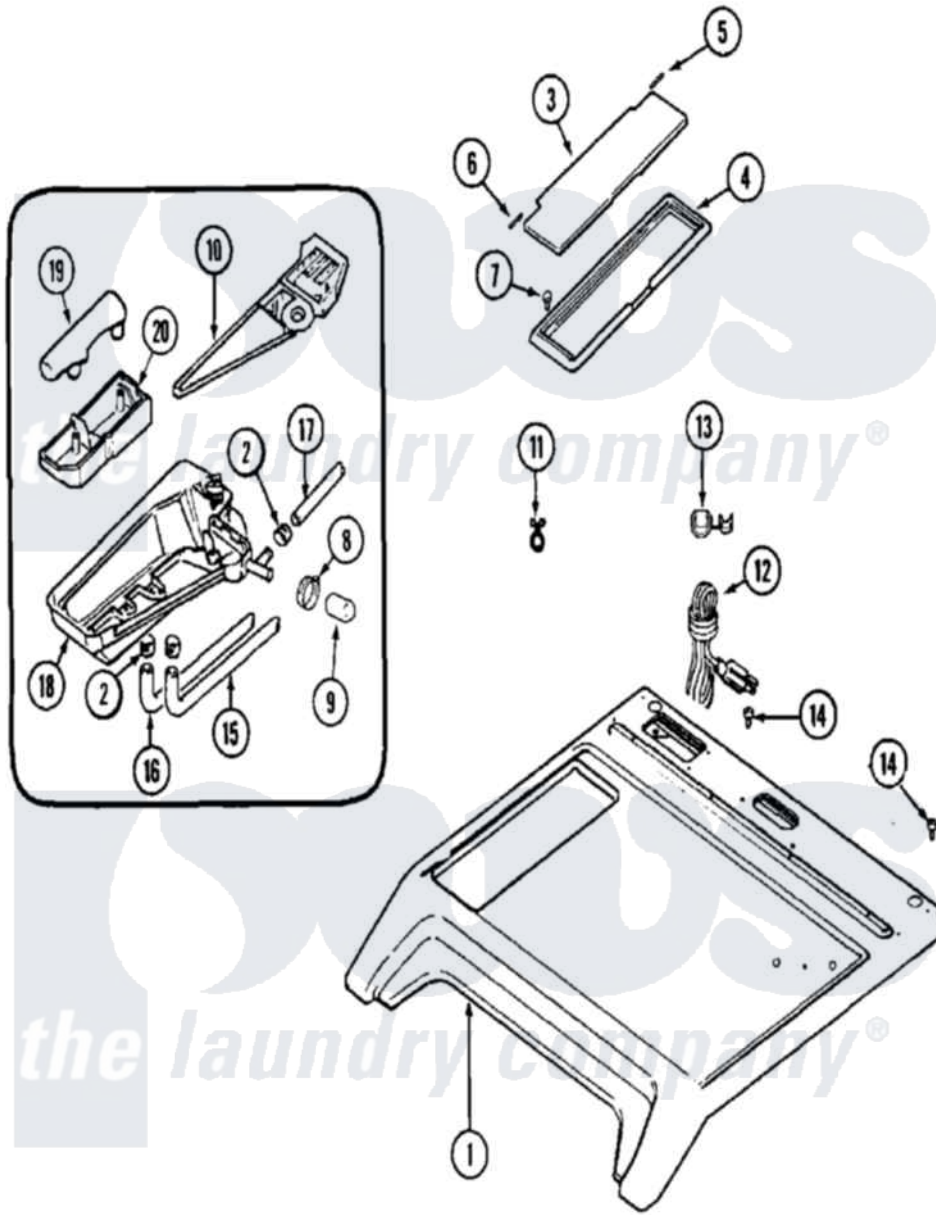

Maytag MAH20PDCXQ 02 - TOP

Maytag [Residential Maytag MAH20PDCXQ Washer Parts](#) Parts Diagram 02 - TOP
 Click on the part number to view part

Item	Original Part Number	Replaced By	Status	Part Description
001	22002116			Cover, Top
"	22002666		Not Available	COVER, TOP (BSQ)
"	22003584	22004180		Cover, Top
"	22003586	22004178		Cover, Top
"	22003587	22004181		Cover, Top
"	NLA		Not Available	COVER, TOP (WHT)
002	205161	489503		Clamp
003	22002941			Lid, Dispenser Commercial
004	22002940	22003665		Bezel, Dispenser
005	Y912678	6-912678		Pin- Hinge
006	Y912679			Pin, Hinge
007	22002060	400021-1		Screw
008	22001984	285655		Clamp, Hose
009	22002796			Cap
010	22002555			Flume, Dispenser
011	212276	W10116760		Screw

"	22002027	74007164	Lock- Purs
012	22001178	22003062	Cord, Power
013	211881		Grommet, Cord Part Not Used- Gas Models Only
014	912365	3370225	Screw
015	22002551		Hose, Bleach
016	22002552		Hose, Fabric Softener----NA
017	22002553		Hose, Detergent
018	22002554	12001558	Dispenser Bottom With 4 Clamps
019	22002266		Cap, Siphon
020	22002265		Cup, Siphon