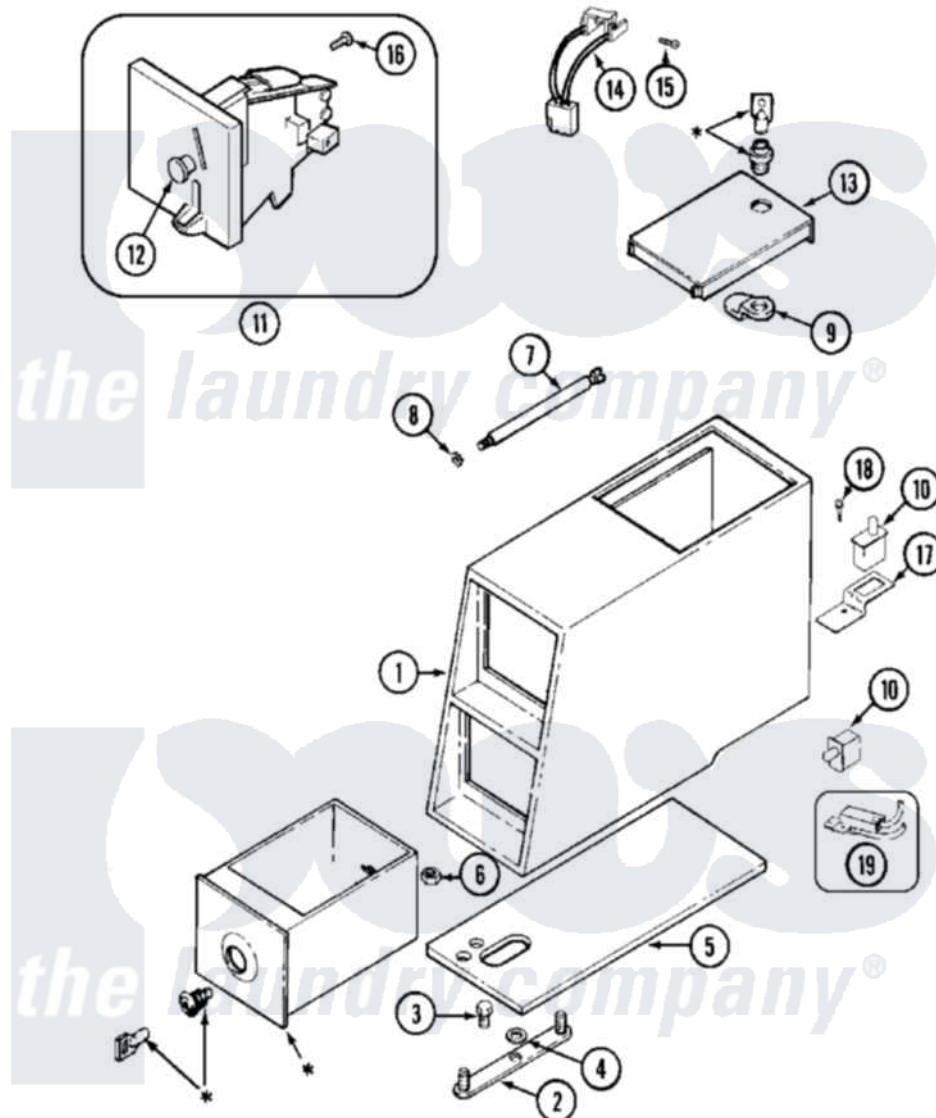

# Maytag MAH20PDCXQ 04 - CONTROL CENTER (MAH20PDCXx)

\* CONTACT YOUR COMMERCIAL LAUNDRY DISTRIBUTOR

Maytag [Residential Maytag MAH20PDCXQ Washer Parts](#) Parts Diagram 04 - CONTROL CENTER (MAH20PDCXx)  
 Click on the part number to view part

Item	Original Part Number	Replaced By	Status	Part Description
001	<a href="#">22002480</a>			Vault, Coin PD Coin Drop Supplied By Dist.
"	33002428	<a href="#">22002480</a>		Vault, Coin PD Coin Drop Supplied By Dist.
002	22001810		Not Available	STRAP, MOUNTING
003	22001996	<a href="#">3370225</a>		Screw
004	<a href="#">910309</a>			Washer, Mounting Strap
005	<a href="#">22002072</a>			Gasket, Control Center
"	<a href="#">22002618</a>			Gasket, Control Center
006	Y052740	<a href="#">62739</a>		Nut, Lock
007	<a href="#">213035</a>			Bolt, Locking
008	<a href="#">910181</a>			Lockwasher, Terminal Block
009	NLA		Not Available	CAM, LOCKING
010	<a href="#">33001250</a>			Switch, Vault And Service Door
"	912012	<a href="#">3400409</a>		Screw
011	<a href="#">22002144</a>			Single Faceplate

"	22002535	<a href="#">W10133245</a>	Dual Coin Drop Assembly
"	<a href="#">22003815</a>		Dual Faceplate
012	<a href="#">216200</a>		Face Plate Return Button
013	22001910	<a href="#">22003679</a>	Timer Access Door Assembly
"	22002886	<a href="#">22003692</a>	Timer Access Door Assembly
014	<a href="#">22001965</a>		Optic Switch Assembly
015	<a href="#">314665</a>		Screw, Switch Assembly
016	<a href="#">216068</a>		Screw, Coin Drop
017	<a href="#">22001404</a>		Bracket, Service Switch
018	<a href="#">22001069</a>		Screw, Vault To Control Cover
019	<a href="#">22001966</a>		Harness, Sensor Switch