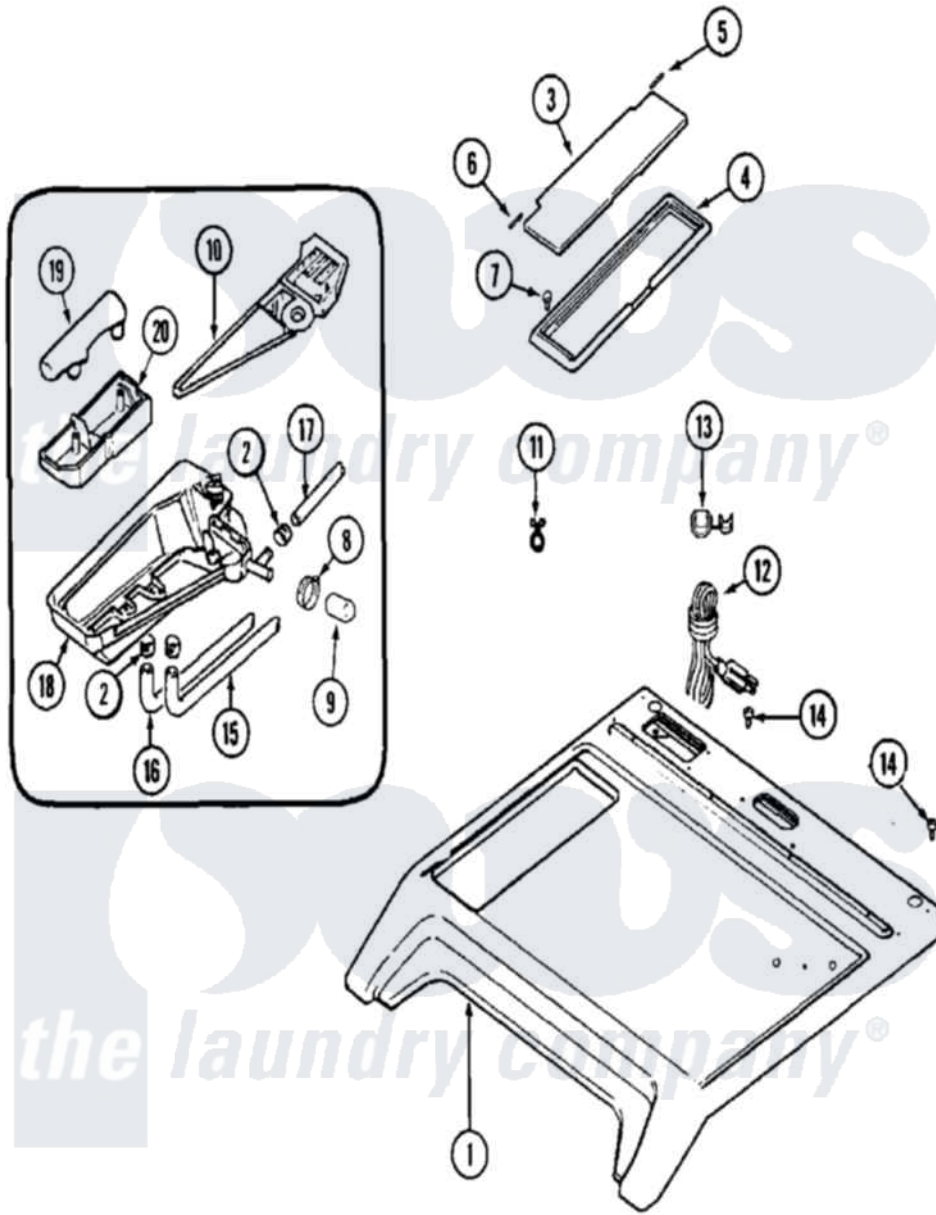

# Maytag MAH20PDCXQ 05 - TOP (MAH20PDCXx)

Maytag Residential Maytag MAH20PDCXQ Washer Parts Parts Diagram 05 - TOP (MAH20PDCXx)  
 Click on the part number to view part

Item	Original Part Number	Replaced By	Status	Part Description
001	22002666		Not Available	COVER, TOP (BSQ)
"	22003586	<a href="#">22004178</a>		Cover, Top
"	NLA		Not Available	(WHT)
002	205161	<a href="#">489503</a>		Clamp
003	<a href="#">22002941</a>			Lid, Dispenser Commercial
004	22002940	<a href="#">22003665</a>		Bezel, Dispenser
005	Y912678	<a href="#">6-912678</a>		Pin- Hinge
006	<a href="#">Y912679</a>			Pin, Hinge
007	22002060	<a href="#">400021-1</a>		Screw
008	22001984	<a href="#">285655</a>		Clamp, Hose
009	<a href="#">22002796</a>			Cap
010	<a href="#">22002555</a>			Flume, Dispenser
011	212276	<a href="#">W10116760</a>		Screw
"	22002027	<a href="#">74007164</a>		Lock- Purs
012	22001178	<a href="#">22003062</a>		Cord, Power
013	<a href="#">211881</a>			Grommet, Cord Part Not Used- Gas Models Only

014	912365	<a href="#">3370225</a>	Screw
015	<a href="#">22002551</a>		Hose, Bleach
016	<a href="#">22002552</a>		Hose, Fabric Softener----NA
017	<a href="#">22002553</a>		Hose, Detergent
018	22002554	<a href="#">12001558</a>	Dispenser Bottom With 4 Clamps
019	<a href="#">22002266</a>		Cap, Siphon
020	<a href="#">22002265</a>		Cup, Siphon