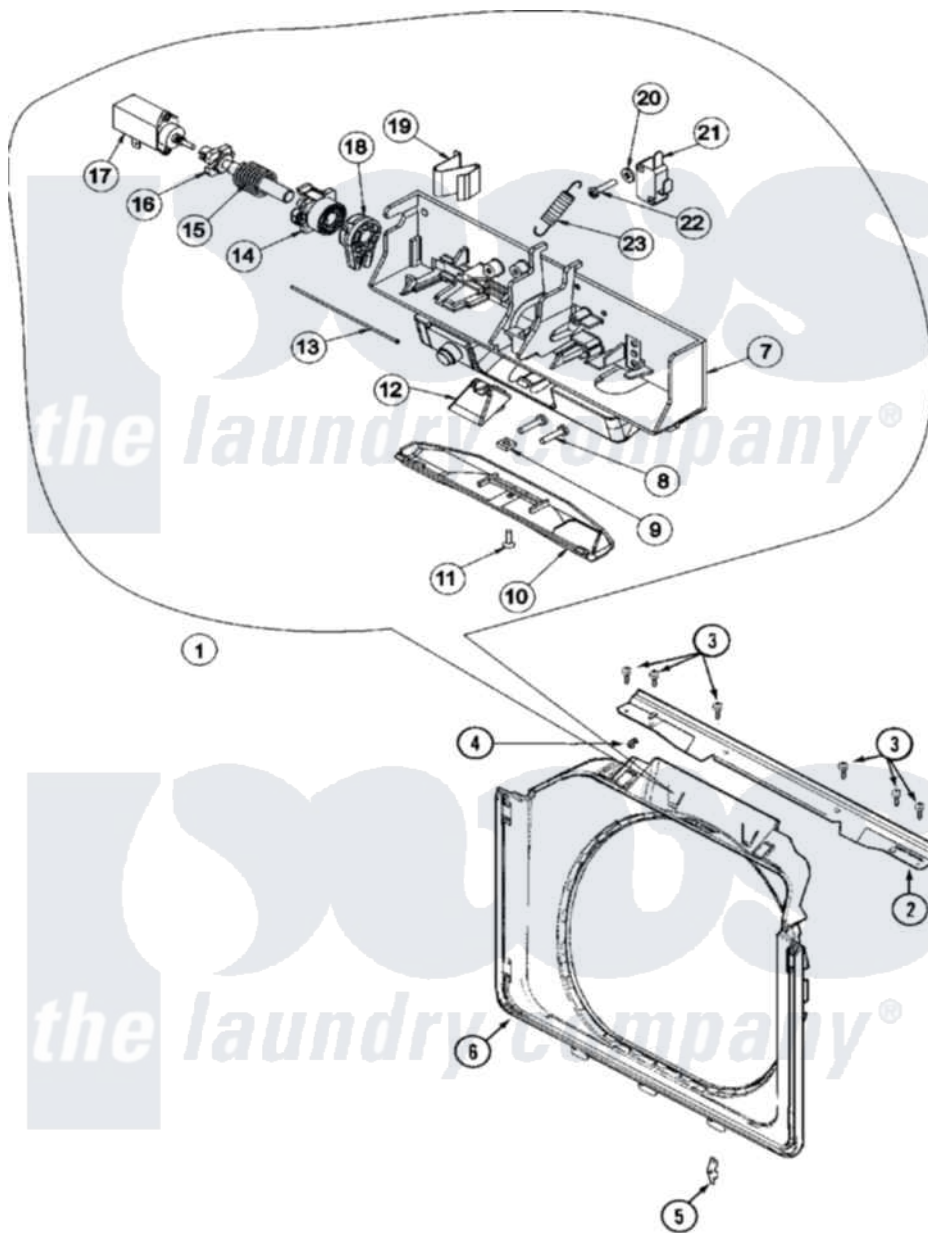

Maytag MAH20PDCXQ 07 - DOOR SHROUD & DOOR LATCH ASSY(MAH20PDCX)

Maytag Residential Maytag MAH20PDCXQ Washer Parts Parts Diagram 07 - DOOR SHROUD & DOOR LATCH ASSY(MAH20PDCX)

[Click on the part number to view part](#)

Item	Original Part Number	Replaced By	Status	Part Description
001	NLA		Not Available	LATCH, ASSY. (DOM/COMMERCIAL)
002	22003637			BRACE ASSEMBLY, TOP CROSS CONTAINS ITEMS 12 & 13
"	33002202	33002477		Support, Door Lock
003	22001995			Screw Note: Screw, Tumbler Front And Shroud
004	22002014			Clip, Harness To Support
005	22002095	12001994		Cover
"	33001764			Cover, Hinge Hole
"	33001846			Screw, Hinge Hole Cover
"	33002349			Cover, Hinge Hole
006	22002506			Shroud And Dispenser Hose
007	22003722			Switch Holder Assembly, Latch
008	22003719			Screw, Latch

009	22003720		Nut, Latch
010	22002957		Cover, Latch Assembly
011	22002435	241877	Screw
012	22003055		Ramp, Door Hoop
013	22002164		Cable, Door
014	22003715		Sliding Gear, Latch
015	22003721		Spring, Axle / Latch
016	22003718		Axle, Latch
017	22002119		Motor, Wax
018	22003716		Rotating Gear, Latch
019	22003717		Spring, Latch
020	22001352		Screw, Check Switch
021	22002165		Washer, Door Lock Switch
022	22002162		Switch, Door Lock Spin Enable
023	22002158		Spring, Gear Return