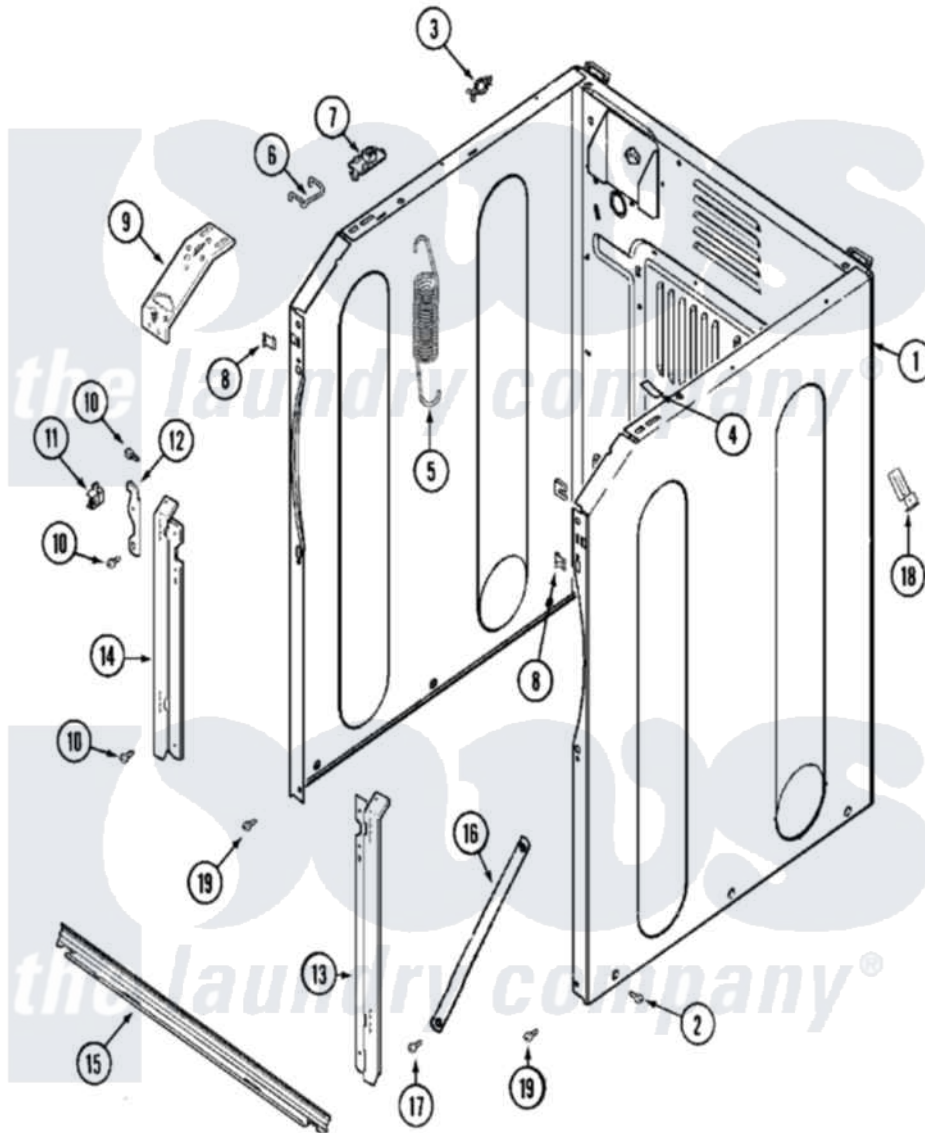

Maytag MAH20PDCXQ 08 - CABINET-FRONT (MAH20PDCXx)

Maytag Residential Maytag MAH20PDCXQ Washer Parts Parts Diagram 08 - CABINET-FRONT (MAH20PDCXx)
 Click on the part number to view part

Item	Original Part Number	Replaced By	Status	Part Description
001	22002293	22003511		Insulation
"	22003639			Cabinet Assembly
"	NLA		Not Available	CABINET ASSY. (WHT)
002	213007			Xfor Cabinet See Cabinet, Back
003	315471	22003298		Retainer, Wire
004	33001836			Strap, Top Cover Support
005	22002100			Spring
006	22002297			Support, Spring
007	22001997			Spacer, Top Cover
008	22002049			Clip Note: Clip, Front Panel
009	22002090			Brace, Corner
"	22002292			Brace, Corner
"	22003637			BRACE ASSEMBLY, TOP CROSS CONTAINS ITEMS 12 & 13
010	22001995			Screw Note: Screw, Tumbler Front And Shroud

011	22002001		Support, Hinge
012	22002247	33002597	Hook, Security
013	22002034	22003224	Bracket, Shroud
014	22002035	22002985	Bracket, Shroud
015	22001993		Bridge, Shroud Support
"	22003638	22003652	Shroud Support Assembly
016	22002259	22002767	Brace, Cross
"	22003638	22003652	Shroud Support Assembly
017	22001995		Screw Note: Screw, Tumbler Front And Shroud
018	22001996	3370225	Screw
"	22002178		Bracket, Air Dome Hose
019	22001995		Screw Note: Screw, Tumbler Front And Shroud