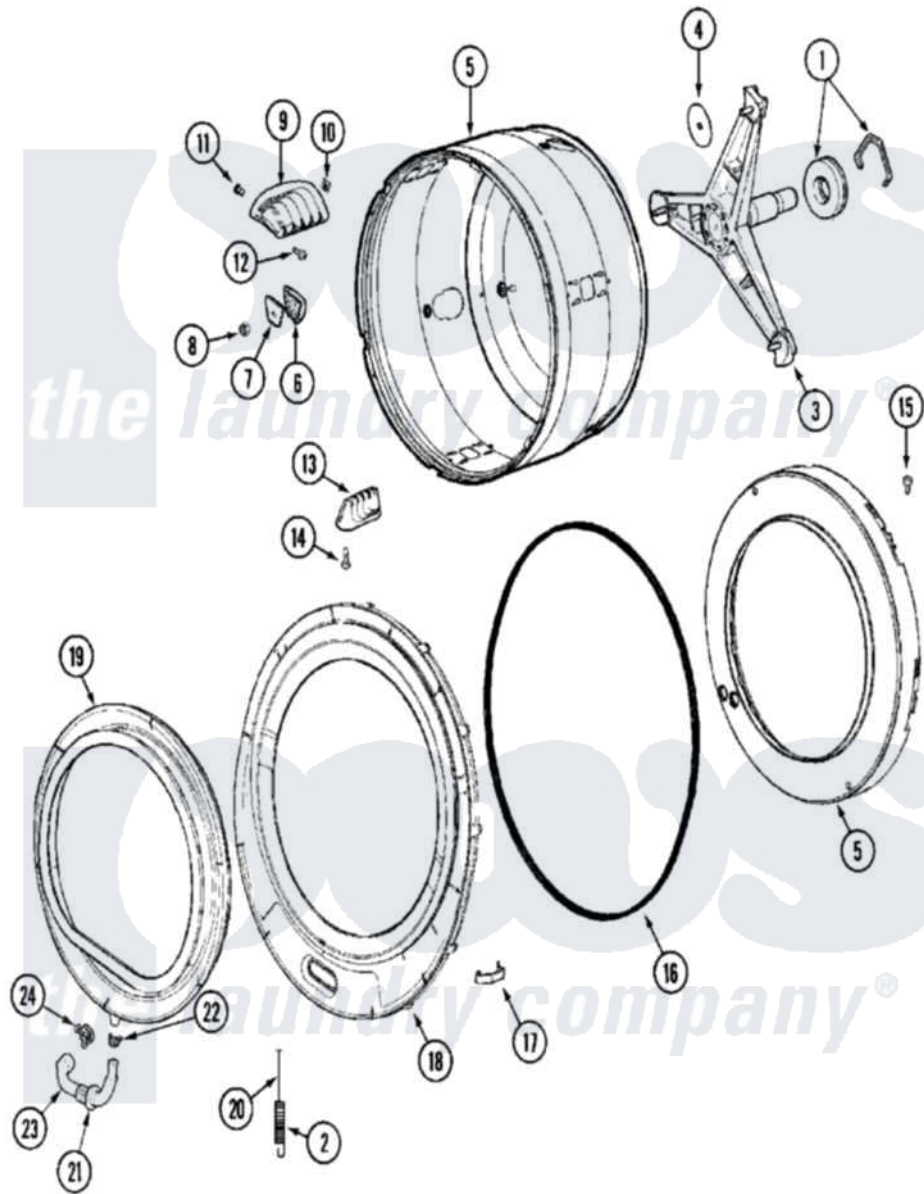

**Maytag MAH20PDCXQ 11 - SPINNER ASSY/OUTER TUB COVER(MAH20PDCXx)**

Maytag [Residential Maytag MAH20PDCXQ Washer Parts](#) Parts Diagram 11 - SPINNER ASSY/OUTER TUB COVER(MAH20PDCXx)

[Click on the part number to view part](#)

Item	Original Part Number	Replaced By	Status	Part Description
001	12001478	<a href="#">12002022</a>		Lip Seal Kit
002	<a href="#">22002099</a>			Spring, Tub
003	<a href="#">22002123</a>			Tube, Molykote
"	22002897	<a href="#">W10181639</a>		Support
004	<a href="#">22002023</a>			Washer, Plastic
005	22002115	<a href="#">6-2717080</a>		Spinner As
006	22002021	<a href="#">22002482</a>		Washer, Profile
007	<a href="#">22002020</a>			Washer, Spinner Support
008	22002122	<a href="#">2207454</a>		Nut, Hex
009	<a href="#">22001985</a>			Baffle, Drip
010	<a href="#">22002009</a>			Grommet, Baffle
011	<a href="#">22001999</a>			Grommet, Baffle
012	22002325	<a href="#">22003556</a>		Screw, Baffle
013	<a href="#">22001986</a>			Baffle, Drip
014	<a href="#">22002059</a>			Screw, Baffle

015	22002028		Not Available	PART NEVER USED IN PRODUCTION
"	NLA		Not Available	SCREW, BALANCE RING
016	<a href="#">22002077</a>			Seal, Tub Cover
017	<a href="#">22002050</a>			Clip, Tub To Cover
018	22002238	<a href="#">22003212</a>		Cover, Tub --W
"	22002961	<a href="#">22003212</a>		Cover, Tub --W
"	<a href="#">22003074</a>			Guard, Hose
"	<a href="#">22003212</a>			Cover, Tub --W
019	12001772	<a href="#">12002533</a>		Boot Kit
"	22002105	<a href="#">22002327</a>		Wire, Boot Clamp
020	22002105	<a href="#">22002327</a>		Wire, Boot Clamp
021	<a href="#">22003074</a>			Guard, Hose
022	Y22003072			CLAMP, HOSE DOUBLE WIRE
023	22003071	<a href="#">22004477</a>		Drain Hose, Door Boot
024	22003073	<a href="#">596669</a>		Clamp, Manifold