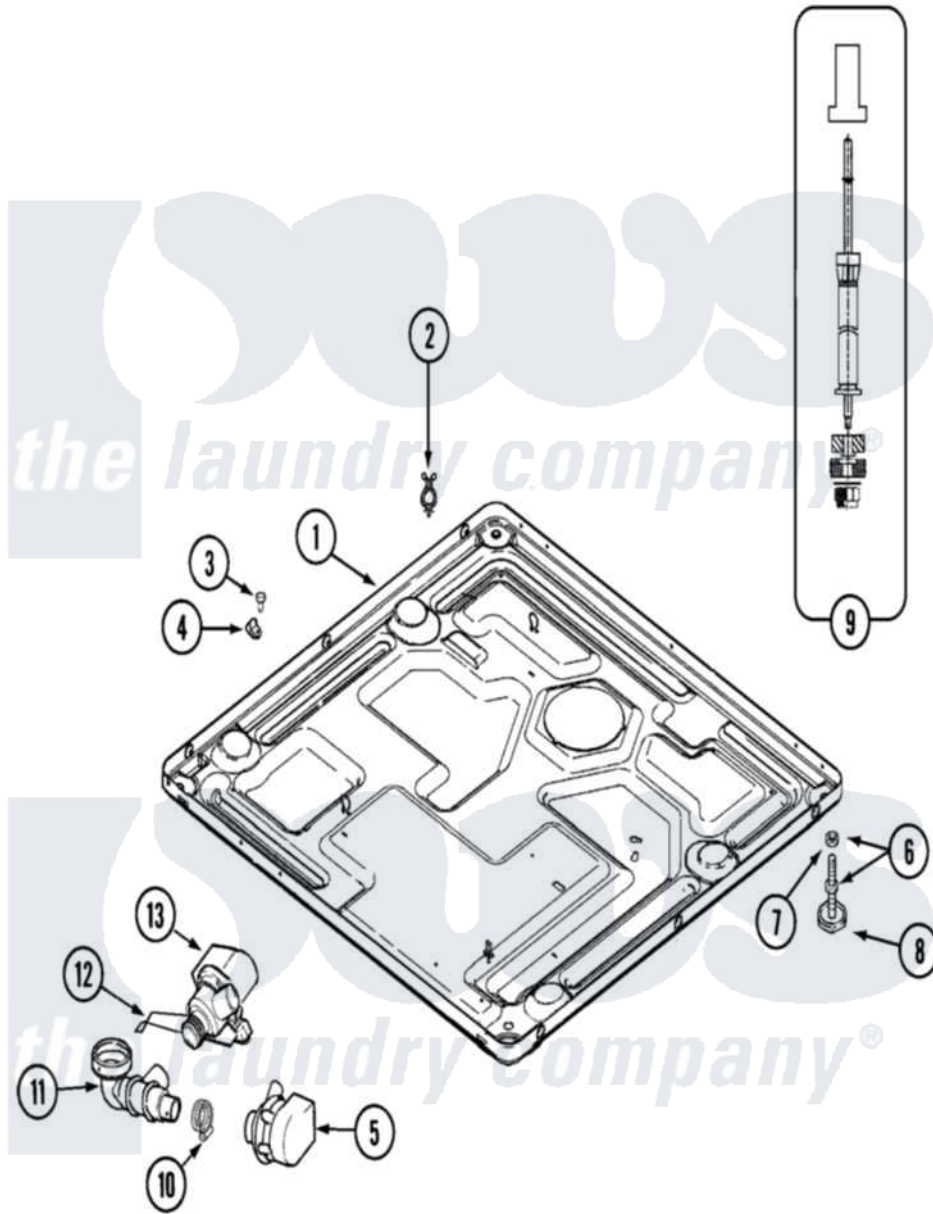

# Maytag MAH20PDCXQ 12 - BASE(MAH20PDCXx)

Maytag Residential Maytag MAH20PDCXQ Washer Parts Parts Diagram 12 - BASE(MAH20PDCXx)  
 Click on the part number to view part

Item	Original Part Number	Replaced By	Status	Part Description
001	<a href="#">22003605</a>			Base Weld Assembly
002	315471	<a href="#">22003298</a>		Retainer, Wire
003	212276	<a href="#">W10116760</a>		Screw
004	<a href="#">22002014</a>			Clip, Harness To Support
005	22002939	<a href="#">22003059</a>		Pump, Drain
"	<a href="#">22003059</a>			Pump, Drain
006	22001915	<a href="#">22003544</a>		Adjustable Leg W/Foot And Nut
007	Y052740	<a href="#">62739</a>		Nut, Lock
008	<a href="#">210684</a>			Foot, Adjustable Leg
009	<a href="#">22001988</a>			Strut Assembly-Rear
010	202515	<a href="#">596669</a>		Clamp, Manifold
011	22002793	<a href="#">22002958</a>		Hose, Outlet
"	<a href="#">22002958</a>			Hose, Outlet
012	<a href="#">22002790</a>			Bracket, Pump Mount
013	202515	<a href="#">596669</a>		Clamp, Manifold
"	<a href="#">22002792</a>			Pump