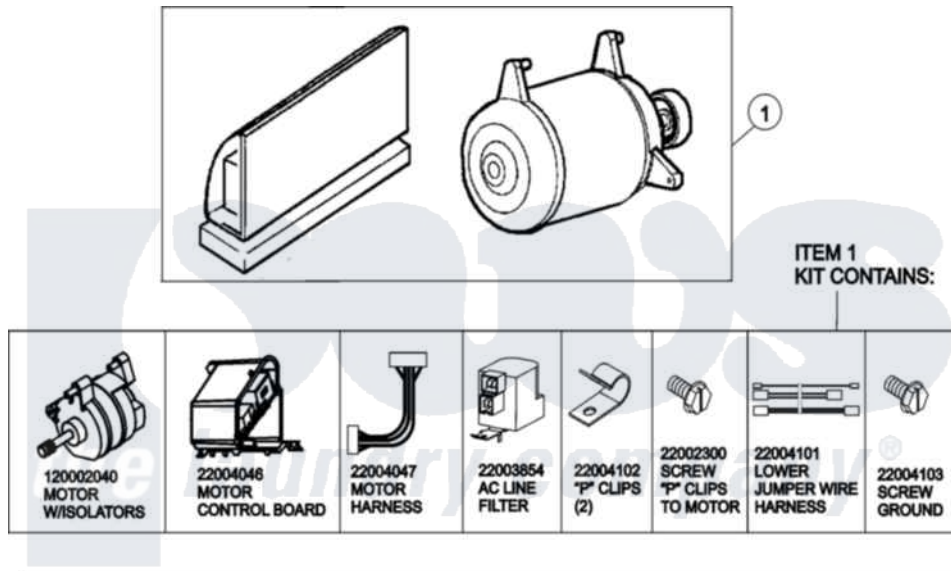

Maytag MAH20PDCXQ 14 - MOTOR & MOTOR CONTROL(MAH20PDCXx)

(SEE TEXT FOR ITEMS 2, 3, 4 AND 8)

Maytag [Residential Maytag MAH20PDCXQ Washer Parts](#) Parts Diagram 14 - MOTOR & MOTOR CONTROL(MAH20PDCXx)

[Click on the part number to view part](#)

Item	Original Part Number	Replaced By	Status	Part Description
001	12002039			Neptune Motor Conversion Kit
002	22004046			Control Assembly, Motor
003	22003856			Motor, Variable Speed
004	22004047	22004212		Motor Harness
005	33002190			SCrew, C BraCe, BraCket, Cabinet
006	22004102			P Clips
007	22002300	9740848		Screw, Mixing Valve Mounting
008	22003854	22003858		EMI Suppression Filter, 16a
009	22004101			Repair Jumper Harness
010	22003329			Isolator, Motor
011	22003686			Bolt, Motor
012	22002320			Washer, Belt Tension Bolt
013	22004103			Screw