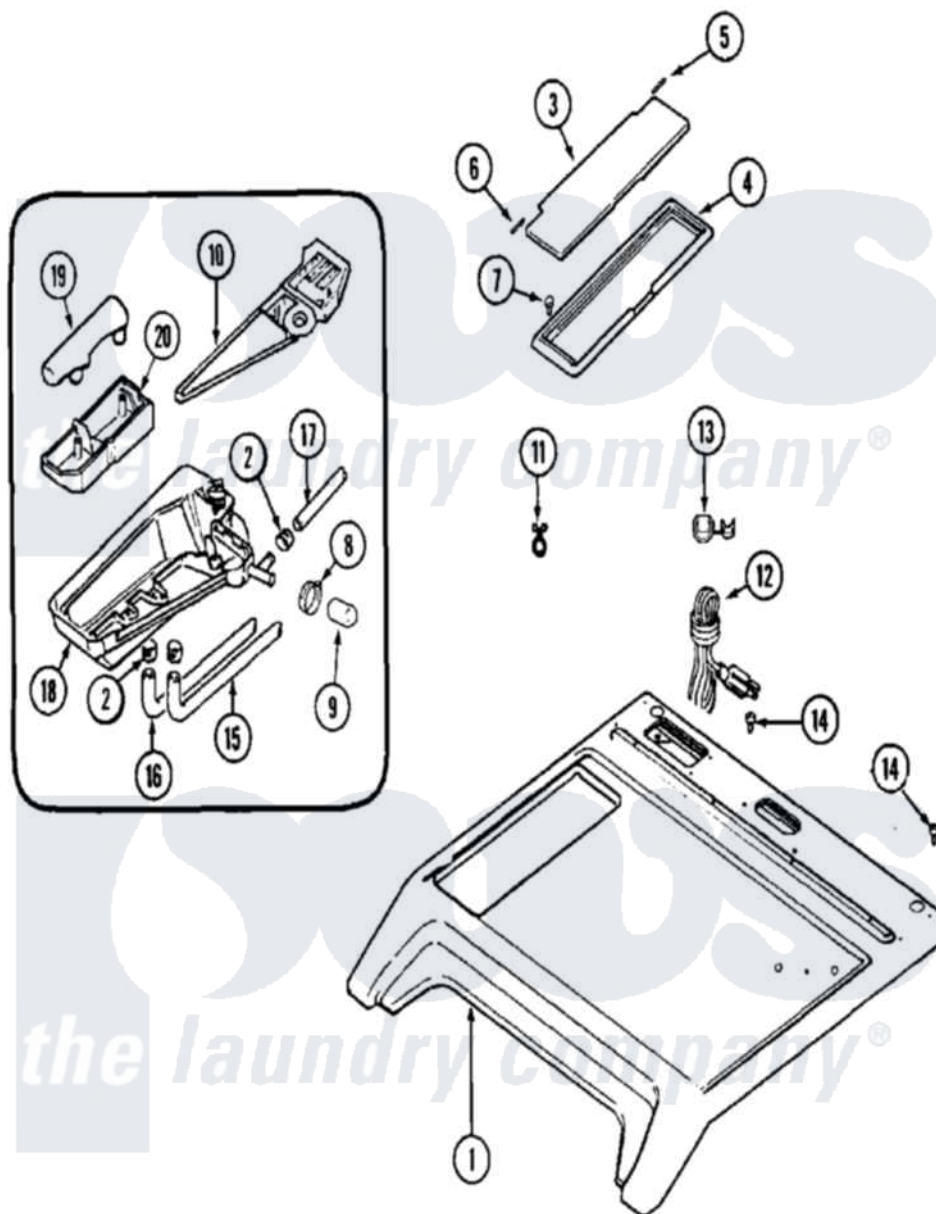

# Maytag MAH20PDCXW 02 - TOP

Maytag [Residential Maytag MAH20PDCXW Washer Parts](#) Parts Diagram 02 - TOP  
 Click on the part number to view part

Item	Original Part Number	Replaced By	Status	Part Description
001	<a href="#">22002116</a>			Cover, Top
"	22002666		Not Available	COVER, TOP (BSQ)
"	22003584	<a href="#">22004180</a>		Cover, Top
"	22003586	<a href="#">22004178</a>		Cover, Top
"	22003587	<a href="#">22004181</a>		Cover, Top
"	NLA		Not Available	COVER, TOP (WHT)
002	205161	<a href="#">489503</a>		Clamp
003	<a href="#">22002941</a>			Lid, Dispenser Commercial
004	22002940	<a href="#">22003665</a>		Bezel, Dispenser
005	Y912678	<a href="#">6-912678</a>		Pin- Hinge
006	<a href="#">Y912679</a>			Pin, Hinge
007	22002060	<a href="#">400021-1</a>		Screw
008	22001984	<a href="#">285655</a>		Clamp, Hose
009	<a href="#">22002796</a>			Cap
010	<a href="#">22002555</a>			Flume, Dispenser
011	212276	<a href="#">W10116760</a>		Screw

"	22002027	<a href="#">74007164</a>	Lock- Purs
012	22001178	<a href="#">22003062</a>	Cord, Power
013	<a href="#">211881</a>		Grommet, Cord Part Not Used- Gas Models Only
014	912365	<a href="#">3370225</a>	Screw
015	<a href="#">22002551</a>		Hose, Bleach
016	<a href="#">22002552</a>		Hose, Fabric Softener----NA
017	<a href="#">22002553</a>		Hose, Detergent
018	22002554	<a href="#">12001558</a>	Dispenser Bottom With 4 Clamps
019	<a href="#">22002266</a>		Cap, Siphon
020	<a href="#">22002265</a>		Cup, Siphon