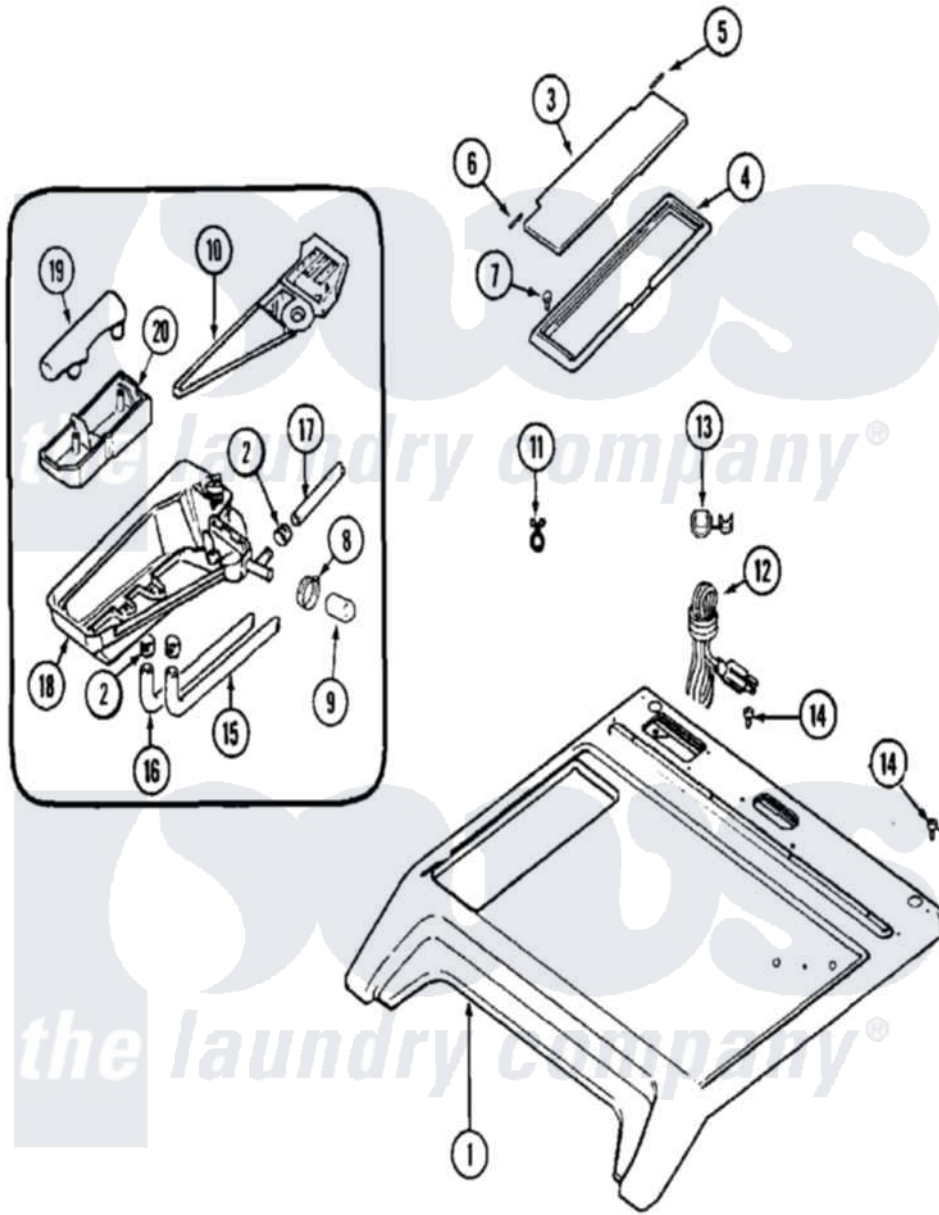

Maytag MAH20PDCXW 05 - TOP (MAH20PDCXx)

Maytag Residential Maytag MAH20PDCXW Washer Parts Parts Diagram 05 - TOP (MAH20PDCXx)  
 Click on the part number to view part

Item	Original Part Number	Replaced By	Status	Part Description
001	22002666		Not Available	COVER, TOP (BSQ)
"	22003586	<a href="#">22004178</a>		Cover, Top
"	NLA		Not Available	(WHT)
002	205161	<a href="#">489503</a>		Clamp
003	<a href="#">22002941</a>			Lid, Dispenser Commercial
004	22002940	<a href="#">22003665</a>		Bezel, Dispenser
005	Y912678	<a href="#">6-912678</a>		Pin- Hinge
006	<a href="#">Y912679</a>			Pin, Hinge
007	22002060	<a href="#">400021-1</a>		Screw
008	22001984	<a href="#">285655</a>		Clamp, Hose
009	<a href="#">22002796</a>			Cap
010	<a href="#">22002555</a>			Flume, Dispenser
011	212276	<a href="#">W10116760</a>		Screw
"	22002027	<a href="#">74007164</a>		Lock- Purs
012	22001178	<a href="#">22003062</a>		Cord, Power
013	<a href="#">211881</a>			Grommet, Cord Part Not Used- Gas Models Only

014	912365	<a href="#">3370225</a>	Screw
015	<a href="#">22002551</a>		Hose, Bleach
016	<a href="#">22002552</a>		Hose, Fabric Softener----NA
017	<a href="#">22002553</a>		Hose, Detergent
018	22002554	<a href="#">12001558</a>	Dispenser Bottom With 4 Clamps
019	<a href="#">22002266</a>		Cap, Siphon
020	<a href="#">22002265</a>		Cup, Siphon