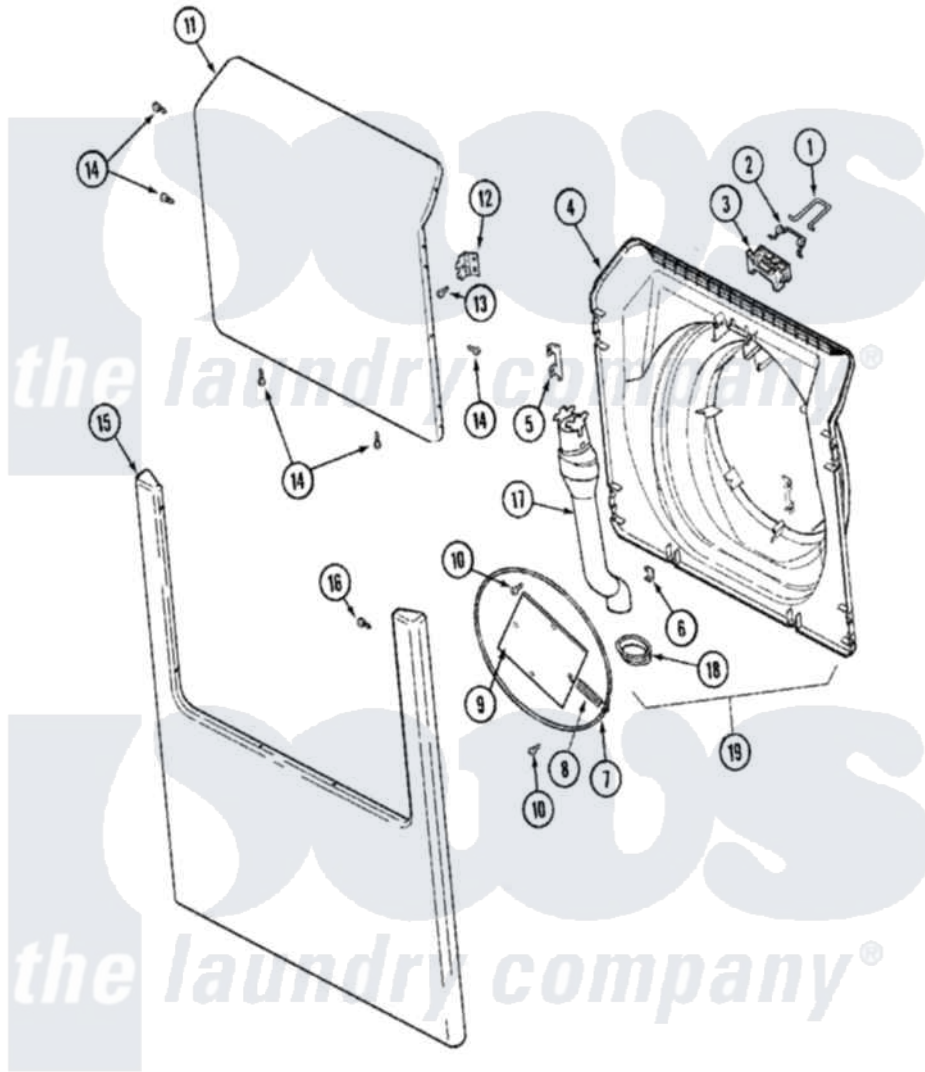

Maytag MAH20PDCXW 06 - DOOR & FRONT PANEL (MAH20PDCXx)

Maytag Residential Maytag MAH20PDCXW Washer Parts Parts Diagram 06 - DOOR & FRONT PANEL (MAH20PDCXx)
 Click on the part number to view part

Item	Original Part Number	Replaced By	Status	Part Description
001	22002002	22003222		Hoop, Lock
002	22002003			Spring, Latch
003	22002168			Support, Lock Hoop
004	22002539	22003083		Liner, Door Assembly W/Vent
"	22002615	22003085		Liner, Door Assembly W/Vent
"	22003076	22003083		Liner, Door Assembly W/Vent
"	22003078			Door, Inner
"	22003800			Inner Door/Vented
005	22002038			Clip, Door
006	22002039			Clip, Door
007	22002104			Frame, Wire
"	W10124350		Not Available	NOT REQUIRED PART OR SEE NOTE
008	22002356			Spring, Plate
"	W10124350		Not Available	NOT REQUIRED PART OR SEE NOTE
009	22002094			Frame, Wire

"	W10124350		Not Available	NOT REQUIRED PART OR SEE NOTE
010	22002007			Screw, Wire Frame
"	W10124350		Not Available	NOT REQUIRED PART OR SEE NOTE
011	22001979			Door, Outer
"	22002660		Not Available	DOOR, OUTER (BSQ-W/DAMPER)
012	22002000	22002798		Hinge, Door
013	22002062	98006631		Screw
014	22002063			Screw No.8-18AB Wafer Head
"	33002351			Screw
015	22002049			Clip Note: Clip, Front Panel
"	22002663		Not Available	PANEL, FRONT (BISQ)
"	22002836			Panel, Front
016	22002243			Screw, Front Panel And Hinge
"	22002244			Clip, Grounding
017	22002990	22003850		Vent Tube Assembly
018	22003075			Grommet, Vent Tube
019	22003083			Liner, Door Assembly W/Vent
"	22003085			Liner, Door Assembly W/Vent