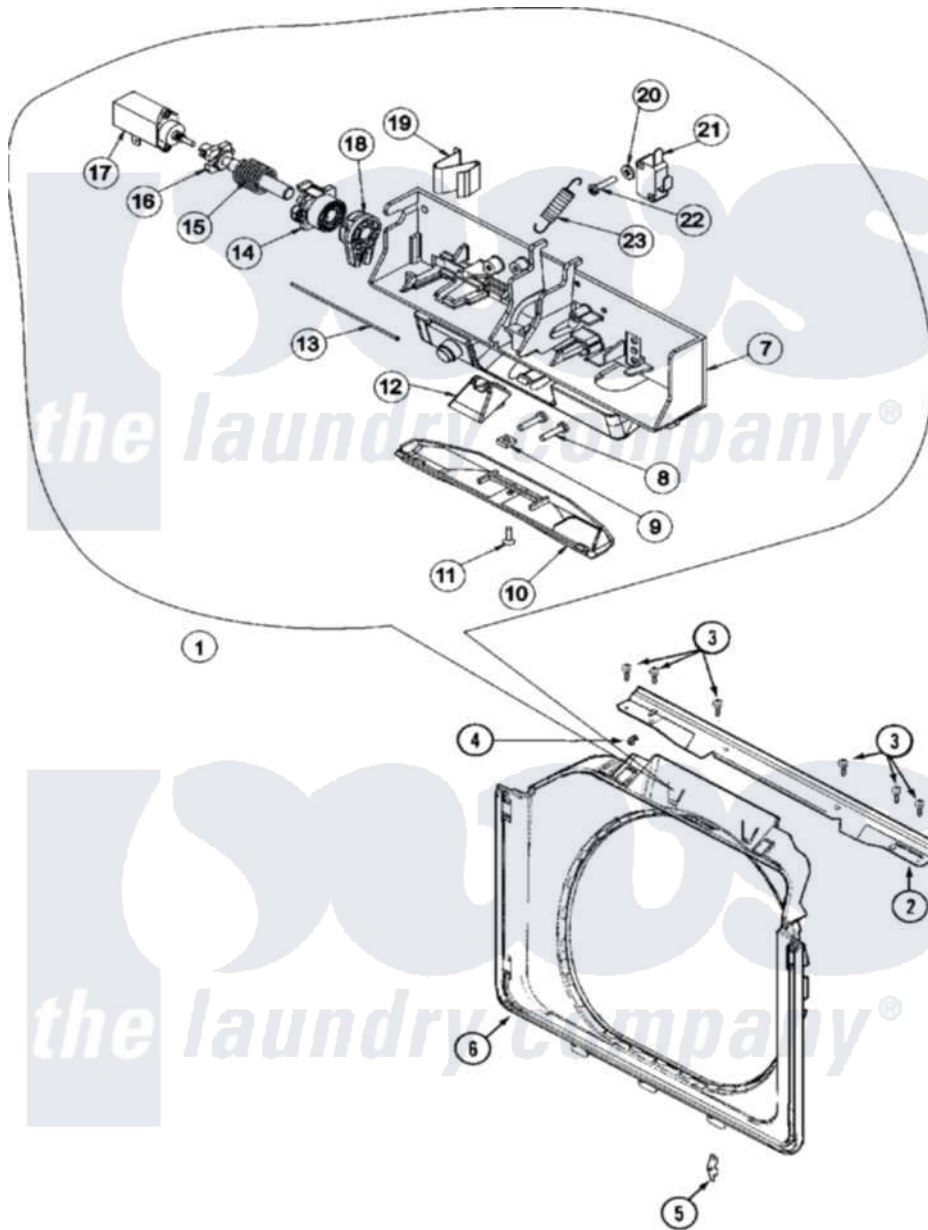

**Maytag MAH20PDCXW 07 - DOOR SHROUD & DOOR LATCH ASSY(MAH20PDCX)**

Maytag Residential Maytag MAH20PDCXW Washer Parts Parts Diagram 07 - DOOR SHROUD & DOOR LATCH ASSY(MAH20PDCX)

[Click on the part number to view part](#)

Item	Original Part Number	Replaced By	Status	Part Description
001	NLA		Not Available	LATCH, ASSY. (DOM/COMMERCIAL)
002	22003637			BRACE ASSEMBLY, TOP CROSS CONTAINS ITEMS 12 & 13
"	33002202	<a href="#">33002477</a>		Support, Door Lock
003	<a href="#">22001995</a>			Screw Note: Screw, Tumbler Front And Shroud
004	<a href="#">22002014</a>			Clip, Harness To Support
005	22002095	<a href="#">12001994</a>		Cover
"	<a href="#">33001764</a>			Cover, Hinge Hole
"	<a href="#">33001846</a>			Screw, Hinge Hole Cover
"	<a href="#">33002349</a>			Cover, Hinge Hole
006	<a href="#">22002506</a>			Shroud And Dispenser Hose
007	<a href="#">22003722</a>			Switch Holder Assembly, Latch
008	<a href="#">22003719</a>			Screw, Latch

009	<a href="#">22003720</a>		Nut, Latch
010	<a href="#">22002957</a>		Cover, Latch Assembly
011	22002435	<a href="#">241877</a>	Screw
012	<a href="#">22003055</a>		Ramp, Door Hoop
013	<a href="#">22002164</a>		Cable, Door
014	<a href="#">22003715</a>		Sliding Gear, Latch
015	<a href="#">22003721</a>		Spring, Axle / Latch
016	<a href="#">22003718</a>		Axle, Latch
017	<a href="#">22002119</a>		Motor, Wax
018	<a href="#">22003716</a>		Rotating Gear, Latch
019	<a href="#">22003717</a>		Spring, Latch
020	<a href="#">22001352</a>		Screw, Check Switch
021	<a href="#">22002165</a>		Washer, Door Lock Switch
022	<a href="#">22002162</a>		Switch, Door Lock Spin Enable
023	<a href="#">22002158</a>		Spring, Gear Return