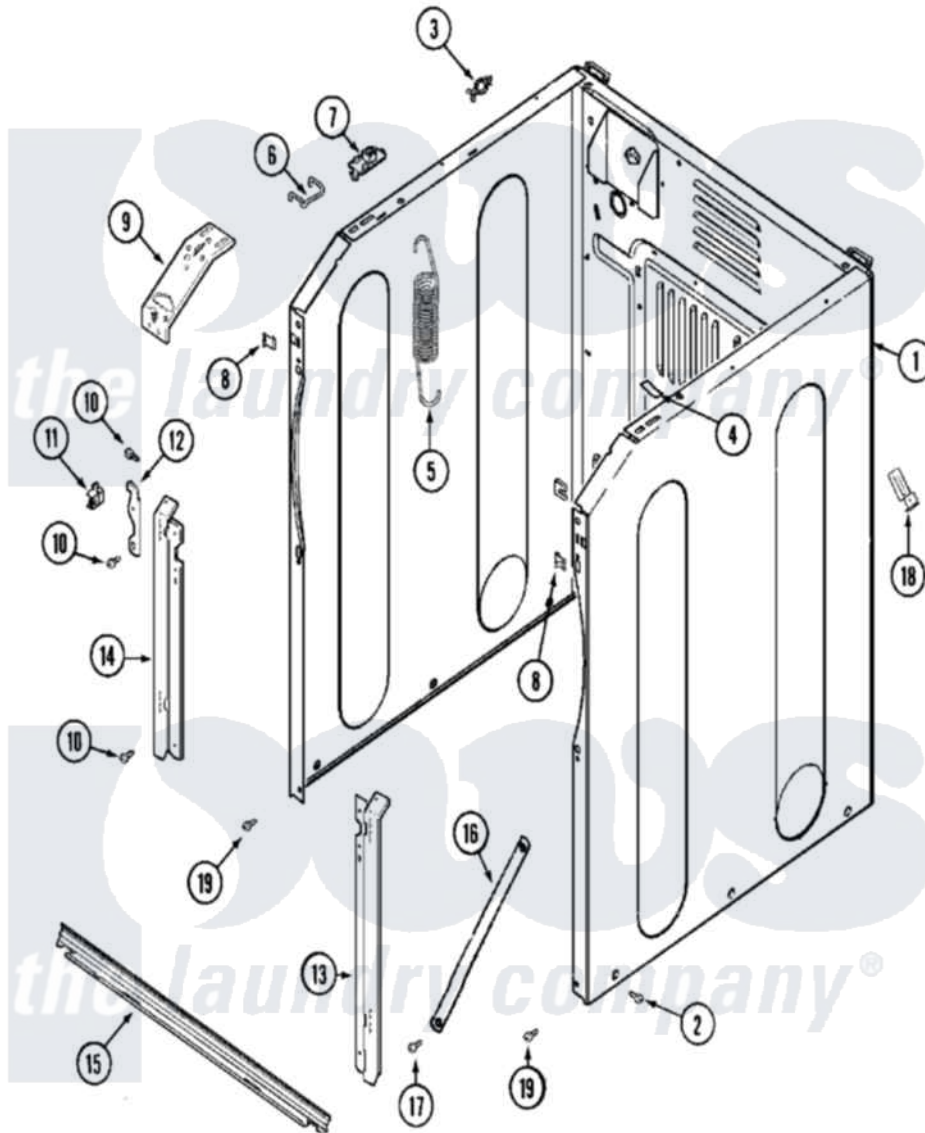

Maytag MAH20PDCXW 08 - CABINET-FRONT (MAH20PDCXx)

Maytag Residential Maytag MAH20PDCXW Washer Parts Parts Diagram 08 - CABINET-FRONT (MAH20PDCXx)
 Click on the part number to view part

Item	Original Part Number	Replaced By	Status	Part Description
001	22002293	22003511		Insulation
"	22003639			Cabinet Assembly
"	NLA		Not Available	CABINET ASSY. (WHT)
002	213007			Xfor Cabinet See Cabinet, Back
003	315471	22003298		Retainer, Wire
004	33001836			Strap, Top Cover Support
005	22002100			Spring
006	22002297			Support, Spring
007	22001997			Spacer, Top Cover
008	22002049			Clip Note: Clip, Front Panel
009	22002090			Brace, Corner
"	22002292			Brace, Corner
"	22003637			BRACE ASSEMBLY, TOP CROSS CONTAINS ITEMS 12 & 13
010	22001995			Screw Note: Screw, Tumbler Front And Shroud

011	22002001		Support, Hinge
012	22002247	33002597	Hook, Security
013	22002034	22003224	Bracket, Shroud
014	22002035	22002985	Bracket, Shroud
015	22001993		Bridge, Shroud Support
"	22003638	22003652	Shroud Support Assembly
016	22002259	22002767	Brace, Cross
"	22003638	22003652	Shroud Support Assembly
017	22001995		Screw Note: Screw, Tumbler Front And Shroud
018	22001996	3370225	Screw
"	22002178		Bracket, Air Dome Hose
019	22001995		Screw Note: Screw, Tumbler Front And Shroud