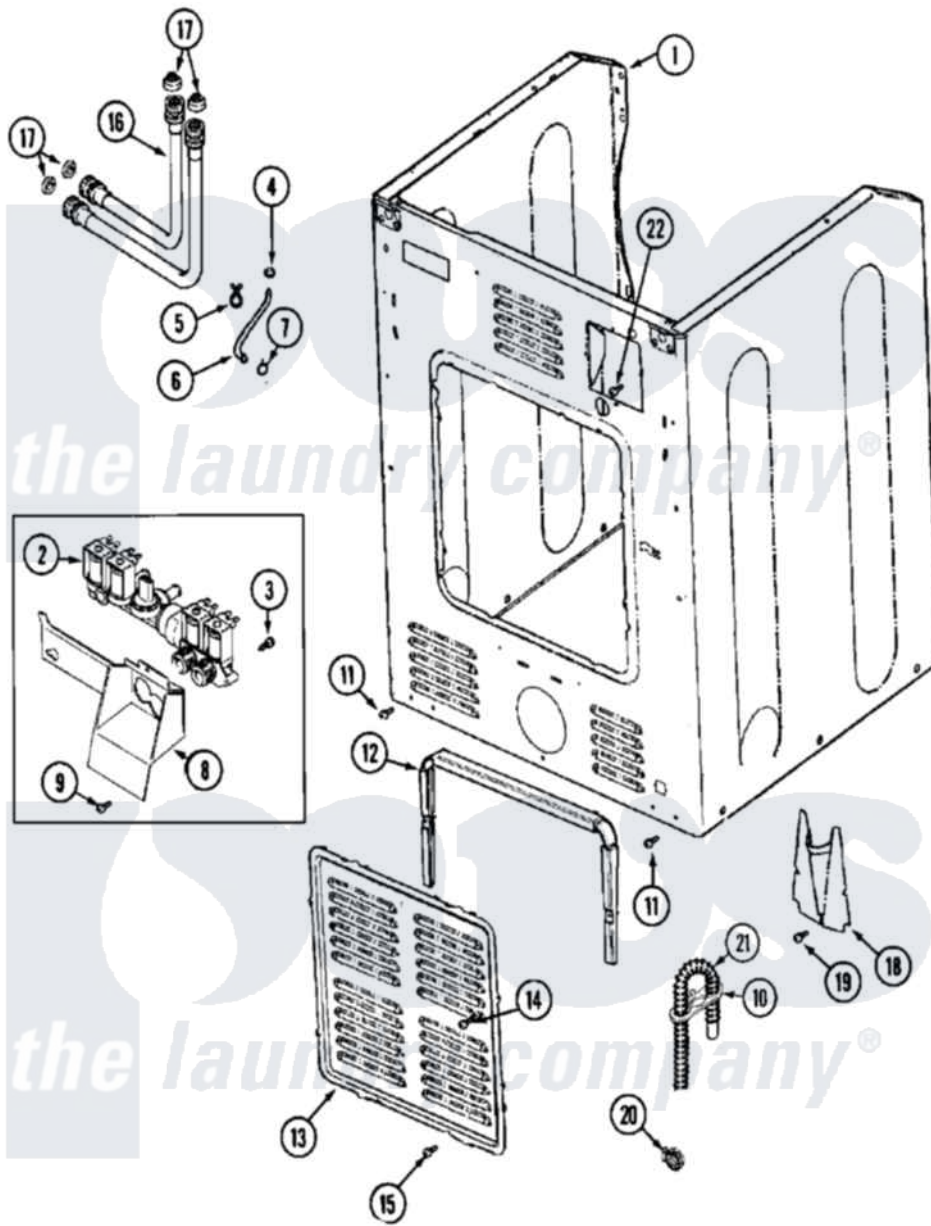

Maytag MAH20PDCXW 09 - CABINET-REAR (MAH20PDCXx)

Maytag Residential Maytag MAH20PDCXW Washer Parts Parts Diagram 09 - CABINET-REAR (MAH20PDCXx)
 Click on the part number to view part

Item	Original Part Number	Replaced By	Status	Part Description
001	22002444			LABEL, ENERGY
"	22002445		Not Available	LABEL, SAFETY
"	NLA		Not Available	CABINET ASSY. (WHT)
002	205161	489503		Clamp
"	22002944			Valve, Water
003	22002436			Screw, Water Valve Bracket
004	22002054	285655		Clamp, Hose
005	22002027	74007164		Lock- Purs
006	22002179	8539404		Tie-Wire
"	22002296			Hose, Injector
007	216169	596669		Clamp, Manifold
008	33002212			Bracket, Water Valve
009	22001996	3370225		Screw
010	22002076	33002213		Rack, Hose
011	22001995			Screw Note: Screw, Tumbler Front And Shroud
012	22002022			Spacer, Access Panel

013	22002092		Panel, Access
014	22002295	67006908	Screw, Ice Rack
015	22001996	3370225	Screw
016	202860		Inlet Hose Assembly
"	22002229	22002960	Strainer, Washer Inlet
017	Y013783		Washer, Inlet Hose
018	22002093	22002704	Cover, Drain Hose
019	22001995		Screw Note: Screw, Tumbler Front And Shroud
020	22001984	285655	Clamp, Hose
021	12001659	12001807	Drain Hose Kit
"	22002891	12001807	Drain Hose Kit
"	22002893	8539404	Tie-Wire
"	22002932		Clip, Drain Hose
022	NLA	Not Available	SCREW, GROUND LUG
023	NLA	Not Available	WASHER, GROUND LUG
024	22002892		Retainer, Drain Hose