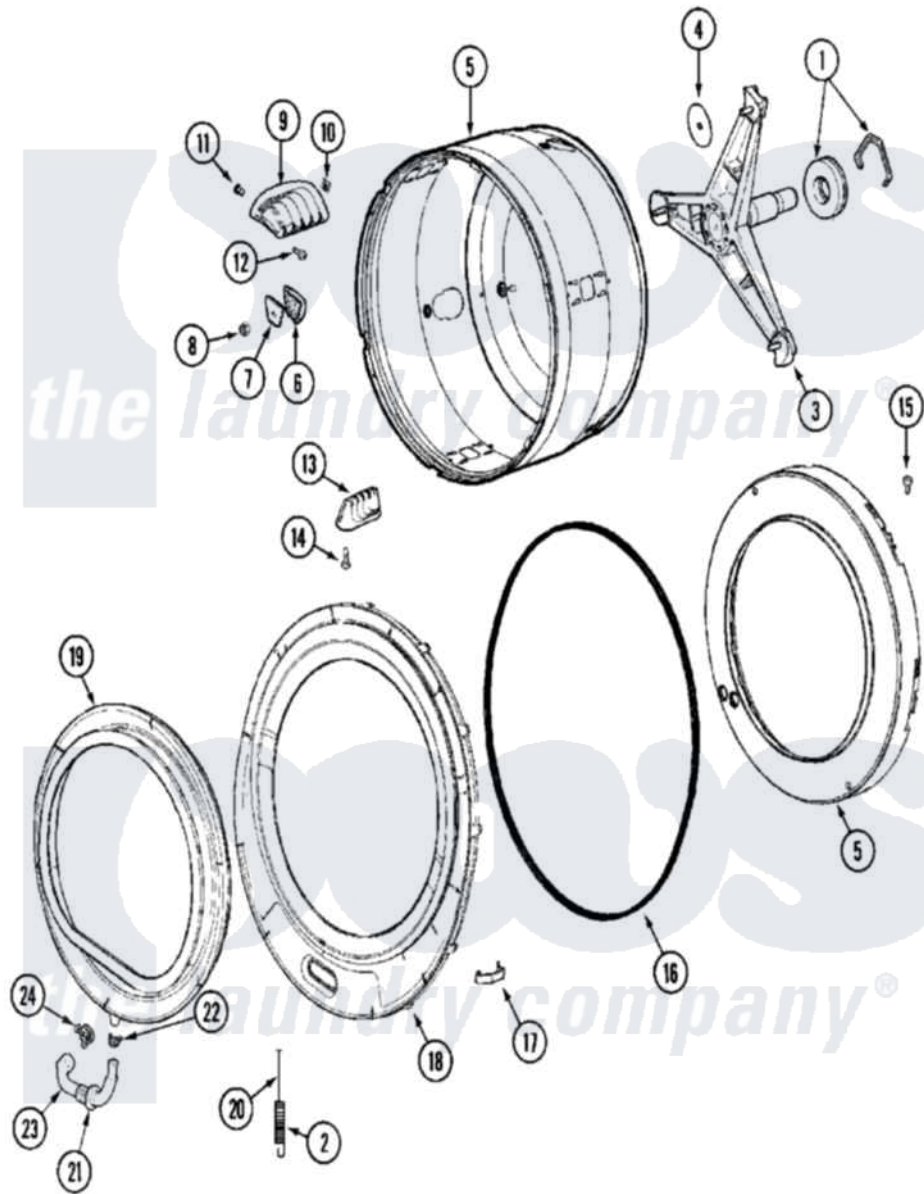

Maytag MAH20PDCXW 11 - SPINNER ASSY/OUTER TUB COVER(MAH20PDCXx)

Maytag Residential Maytag MAH20PDCXW Washer Parts Parts Diagram 11 - SPINNER ASSY/OUTER TUB COVER(MAH20PDCXx)

Click on the part number to view part

Item	Original Part Number	Replaced By	Status	Part Description
001	12001478	12002022		Lip Seal Kit
002	22002099			Spring, Tub
003	22002123			Tube, Molykote
"	22002897	W10181639		Support
004	22002023			Washer, Plastic
005	22002115	6-2717080		Spinner As
006	22002021	22002482		Washer, Profile
007	22002020			Washer, Spinner Support
008	22002122	2207454		Nut, Hex
009	22001985			Baffle, Drip
010	22002009			Grommet, Baffle
011	22001999			Grommet, Baffle
012	22002325	22003556		Screw, Baffle
013	22001986			Baffle, Drip
014	22002059			Screw, Baffle

015	22002028		Not Available	PART NEVER USED IN PRODUCTION
"	NLA		Not Available	SCREW, BALANCE RING
016	22002077			Seal, Tub Cover
017	22002050			Clip, Tub To Cover
018	22002238	22003212		Cover, Tub --W
"	22002961	22003212		Cover, Tub --W
"	22003074			Guard, Hose
"	22003212			Cover, Tub --W
019	12001772	12002533		Boot Kit
"	22002105	22002327		Wire, Boot Clamp
020	22002105	22002327		Wire, Boot Clamp
021	22003074			Guard, Hose
022	Y22003072			CLAMP, HOSE DOUBLE WIRE
023	22003071	22004477		Drain Hose, Door Boot
024	22003073	596669		Clamp, Manifold