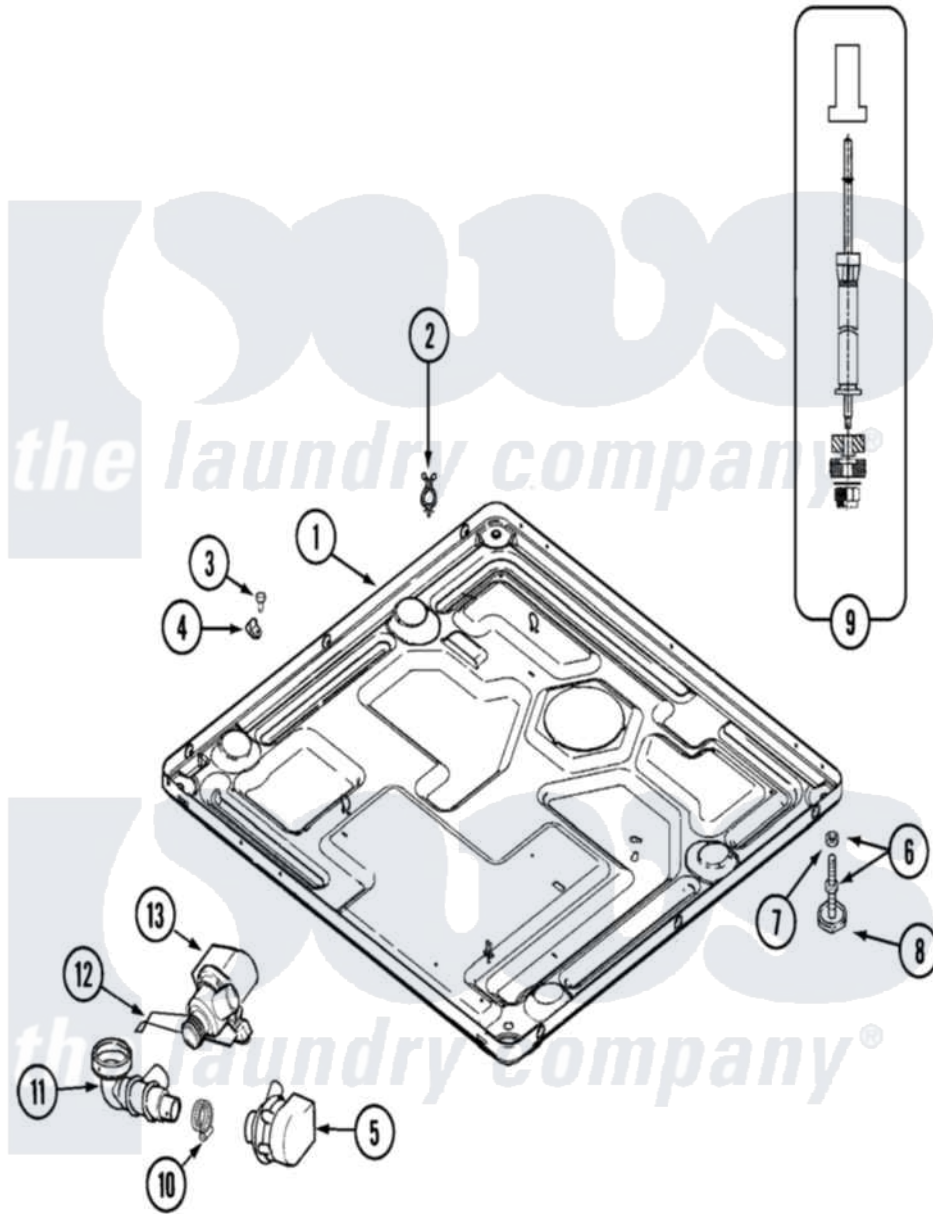

# Maytag MAH20PDCXW 12 - BASE(MAH20PDCXx)

Maytag [Residential Maytag MAH20PDCXW Washer Parts](#) Parts Diagram 12 - BASE(MAH20PDCXx)  
 Click on the part number to view part

Item	Original Part Number	Replaced By	Status	Part Description
001	<a href="#">22003605</a>			Base Weld Assembly
002	315471	<a href="#">22003298</a>		Retainer, Wire
003	212276	<a href="#">W10116760</a>		Screw
004	<a href="#">22002014</a>			Clip, Harness To Support
005	22002939	<a href="#">22003059</a>		Pump, Drain
"	<a href="#">22003059</a>			Pump, Drain
006	22001915	<a href="#">22003544</a>		Adjustable Leg W/Foot And Nut
007	Y052740	<a href="#">62739</a>		Nut, Lock
008	<a href="#">210684</a>			Foot, Adjustable Leg
009	<a href="#">22001988</a>			Strut Assembly-Rear
010	202515	<a href="#">596669</a>		Clamp, Manifold
011	22002793	<a href="#">22002958</a>		Hose, Outlet
"	<a href="#">22002958</a>			Hose, Outlet
012	<a href="#">22002790</a>			Bracket, Pump Mount
013	202515	<a href="#">596669</a>		Clamp, Manifold
"	<a href="#">22002792</a>			Pump