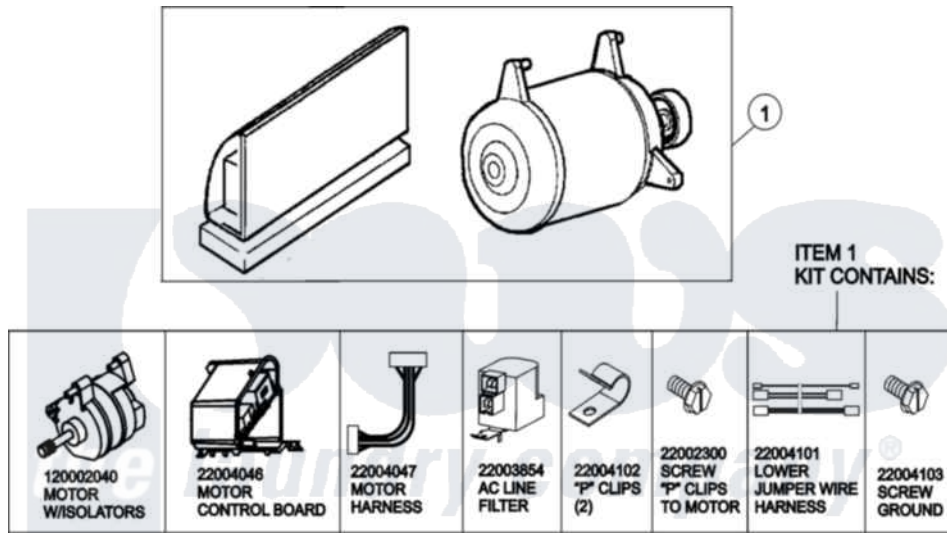

Maytag MAH20PDCXW 14 - MOTOR & MOTOR CONTROL(MAH20PDCXx)

(SEE TEXT FOR ITEMS 2, 3, 4 AND 8)

Maytag [Residential Maytag MAH20PDCXW Washer Parts](#) Parts Diagram 14 - MOTOR & MOTOR CONTROL(MAH20PDCXx)
 Click on the part number to view part

Item	Original Part Number	Replaced By	Status	Part Description
001	12002039			Neptune Motor Conversion Kit
002	22004046			Control Assembly, Motor
003	22003856			Motor, Variable Speed
004	22004047	22004212		Motor Harness
005	33002190			SCrew, C BraCe, BraCket, Cabinet
006	22004102			P Clips
007	22002300	9740848		Screw, Mixing Valve Mounting
008	22003854	22003858		EMI Suppression Filter, 16a
009	22004101			Repair Jumper Harness
010	22003329			Isolator, Motor
011	22003686			Bolt, Motor
012	22002320			Washer, Belt Tension Bolt
013	22004103			Screw