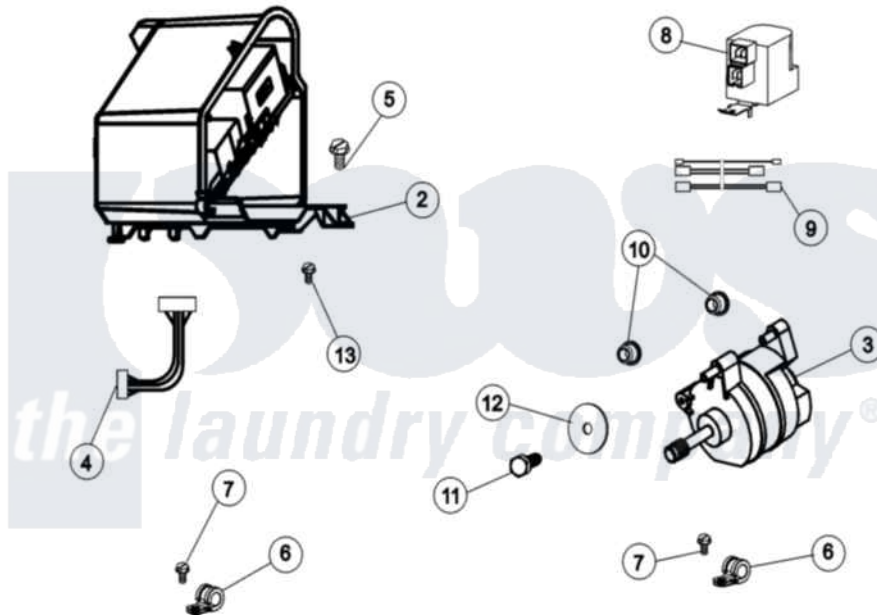

Maytag MAH20PDCXW 14 - MOTOR & MOTOR CONTROL(MAH20PDCXx)

(SEE TEXT FOR ITEMS 2, 3, 4 AND 8)

Maytag [Residential Maytag MAH20PDCXW Washer Parts](#) Parts Diagram 14 - MOTOR & MOTOR CONTROL(MAH20PDCXx)
 Click on the part number to view part

Item	Original Part Number	Replaced By	Status	Part Description
001	12002039			Neptune Motor Conversion Kit
002	22004046			Control Assembly, Motor
003	22003856			Motor, Variable Speed
004	22004047	22004212		Motor Harness
005	33002190			SCrew, C BraCe, BraCket, Cabinet
006	22004102			P Clips
007	22002300	9740848		Screw, Mixing Valve Mounting
008	22003854	22003858		EMI Suppression Filter, 16a
009	22004101			Repair Jumper Harness
010	22003329			Isolator, Motor
011	22003686			Bolt, Motor
012	22002320			Washer, Belt Tension Bolt
013	22004103			Screw