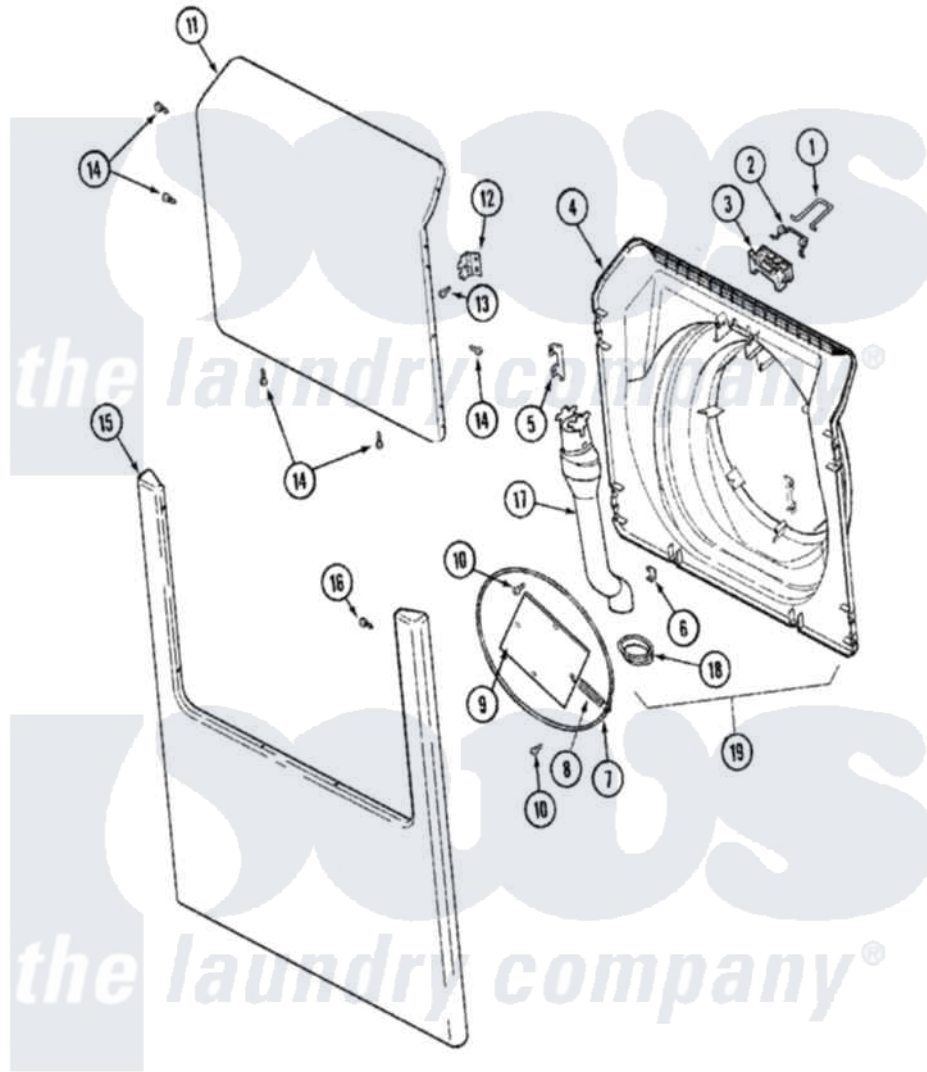

Maytag MAH20PNAWW 01 - DOOR & FRONT PANEL

Maytag Residential Maytag MAH20PNAWW Washer Parts Parts Diagram 01 - DOOR & FRONT PANEL
 Click on the part number to view part

Item	Original Part Number	Replaced By	Status	Part Description
001	22002002	22003222		Hoop, Lock
002	22002003			Spring, Latch
003	22002168			Support, Lock Hoop
004	22002539	22003083		Liner, Door Assembly W/Vent
"	22003076	22003083		Liner, Door Assembly W/Vent
"	22003800			Inner Door/Vented
005	22002038			Clip, Door
006	22002039			Clip, Door
007	22002104			Frame, Wire
"	W10124350		Not Available	NOT REQUIRED PART OR SEE NOTE
008	22002356			Spring, Plate
"	W10124350		Not Available	NOT REQUIRED PART OR SEE NOTE
009	22002094			Frame, Wire
"	W10124350		Not Available	NOT REQUIRED PART OR SEE NOTE

010	22002007		Screw, Wire Frame
"	W10124350	Not Available	NOT REQUIRED PART OR SEE NOTE
011	22001979		Door, Outer
012	22002000	22002798	Hinge, Door
013	22002062	98006631	Screw
014	22002063		Screw No.8-18AB Wafer Head
015	22002049		Clip Note: Clip, Front Panel
"	22002836		Panel, Front
016	22002243		Screw, Front Panel And Hinge
"	22002244		Clip, Grounding
017	22002990	22003850	Vent Tube Assembly
018	22003075		Grommet, Vent Tube
019	22003083		Liner, Door Assembly W/Vent