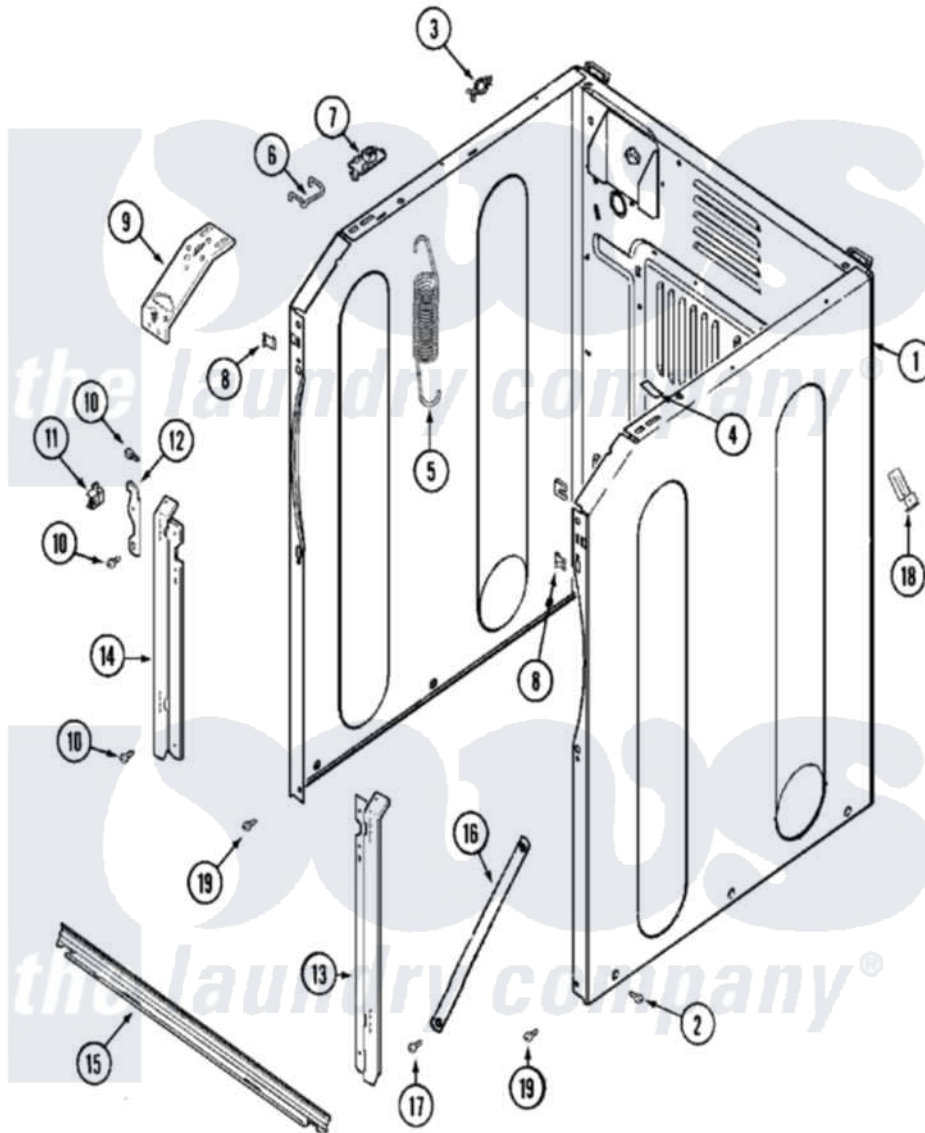

Maytag MAH20PNAWW 03 - CABINET-FRONT

Maytag [Residential Maytag MAH20PNAWW Washer Parts](#) Parts Diagram 03 - CABINET-FRONT
 Click on the part number to view part

Item	Original Part Number	Replaced By	Status	Part Description
001	22002293	22003511		Insulation
"	22003639			Cabinet Assembly
"	NLA		Not Available	CABINET ASSY. (WHT)
002	213007			Xfor Cabinet See Cabinet, Back
003	315471	22003298		Retainer, Wire
004	33001836			Strap, Top Cover Support
005	22002100			Spring
006	22002297			Support, Spring
007	22001997			Spacer, Top Cover
008	22002049			Clip Note: Clip, Front Panel
009	22002090			Brace, Corner
"	22002292			Brace, Corner
"	22003637			BRACE ASSEMBLY, TOP CROSS CONTAINS ITEMS 12 & 13
010	22001995			Screw Note: Screw, Tumbler Front And Shroud

011	22002001		Support, Hinge
012	22002247	33002597	Hook, Security
013	22002034	22003224	Bracket, Shroud
014	22002035	22002985	Bracket, Shroud
015	22001993		Bridge, Shroud Support
"	22003638	22003652	Shroud Support Assembly
016	22002259	22002767	Brace, Cross
017	22001995		Screw Note: Screw, Tumbler Front And Shroud
018	22001996	3370225	Screw
"	22002178		Bracket, Air Dome Hose
019	22001995		Screw Note: Screw, Tumbler Front And Shroud