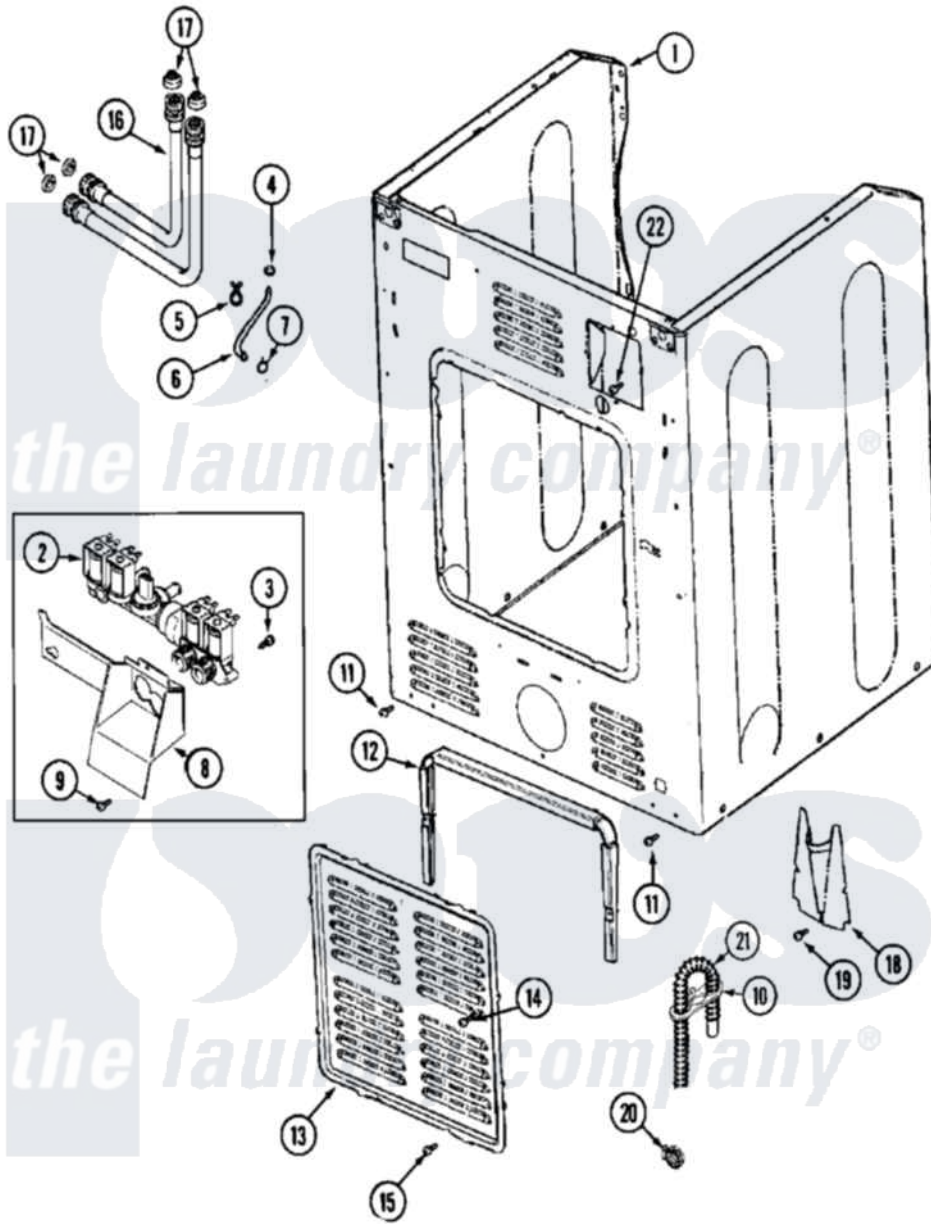

Maytag MAH20PNAWW 04 - CABINET-REAR

Maytag Residential Maytag MAH20PNAWW Washer Parts Parts Diagram 04 - CABINET-REAR
 Click on the part number to view part

Item	Original Part Number	Replaced By	Status	Part Description
001	22002444			LABEL, ENERGY
"	22002445		Not Available	LABEL, SAFETY
"	NLA		Not Available	CABINET ASSY. (WHT)
002	205161	489503		Clamp
"	22002944			Valve, Water
003	22002436			Screw, Water Valve Bracket
004	22002054	285655		Clamp, Hose
005	22002027	74007164		Lock- Purs
006	22002179	8539404		Tie-Wire
"	22002296			Hose, Injector
007	216169	596669		Clamp, Manifold
008	33002212			Bracket, Water Valve
009	22001996	3370225		Screw
010	22002076	33002213		Rack, Hose
011	22001995			Screw Note: Screw, Tumbler Front And Shroud
012	22002022			Spacer, Access Panel

013	22002092		Panel, Access
014	22002295	67006908	Screw, Ice Rack
015	22001996	3370225	Screw
016	202860		Inlet Hose Assembly
"	22002229	22002960	Strainer, Washer Inlet
017	Y013783		Washer, Inlet Hose
018	22002093	22002704	Cover, Drain Hose
019	22001995		Screw Note: Screw, Tumbler Front And Shroud
020	22001984	285655	Clamp, Hose
021	12001659	12001807	Drain Hose Kit
"	22002891	12001807	Drain Hose Kit
"	22002893	8539404	Tie-Wire
"	22002932		Clip, Drain Hose
022	NLA	Not Available	SCREW, GROUND LUG
023	NLA	Not Available	WASHER, GROUND LUG
024	22002892		Retainer, Drain Hose