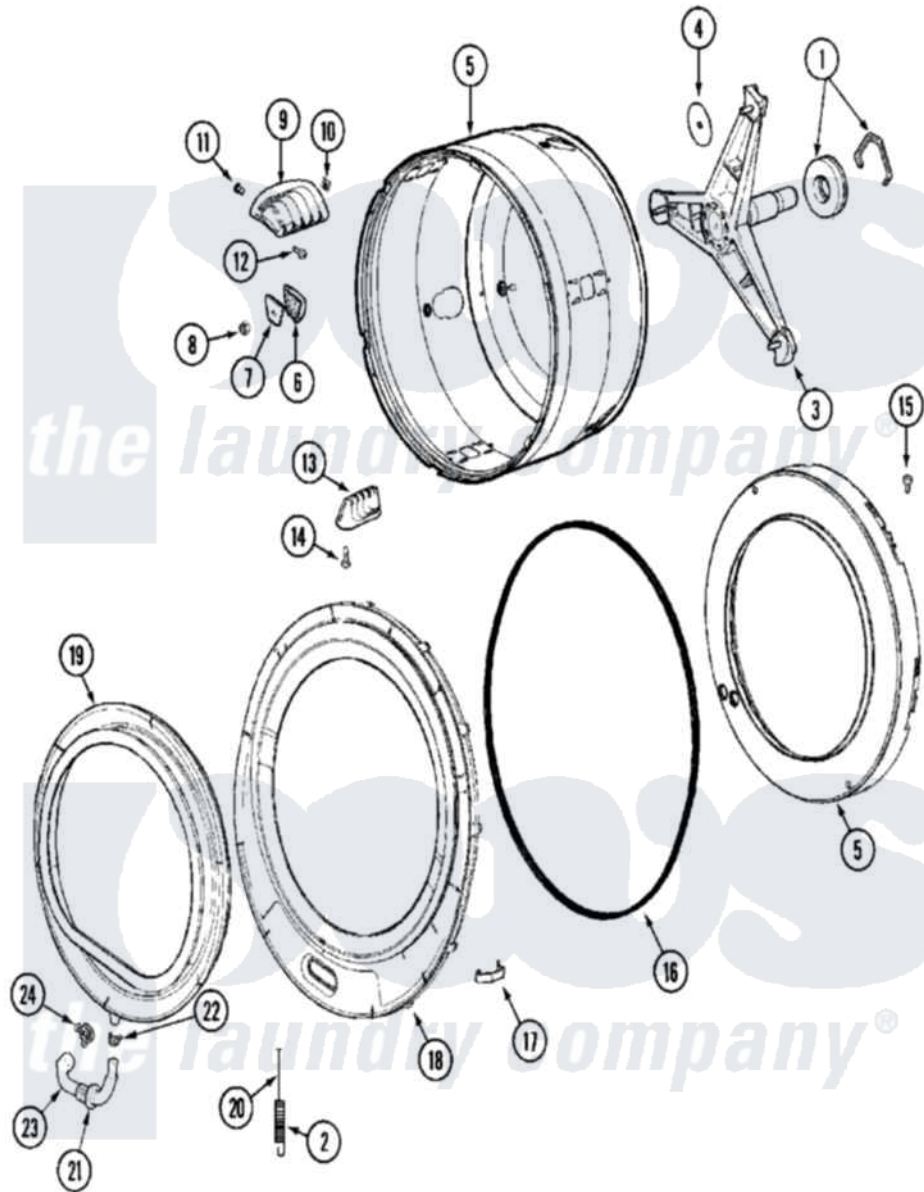

Maytag MAH20PNAWW 06 - SPINNER ASSEMBLY & OUTER TUB COVER

Maytag Residential Maytag MAH20PNAWW Washer Parts Parts Diagram 06 - SPINNER ASSEMBLY & OUTER TUB COVER

Click on the part number to view part

Item	Original Part Number	Replaced By	Status	Part Description
001	12001478	12002022		Lip Seal Kit
002	22002099			Spring, Tub
003	22002123			Tube, Molykote
"	22002897	W10181639		Support
004	22002023			Washer, Plastic
005	22002115	6-2717080		Spinner As
006	22002021	22002482		Washer, Profile
007	22002020			Washer, Spinner Support
008	22002122	2207454		Nut, Hex
009	22001985			Baffle, Drip
010	22002009			Grommet, Baffle
011	22001999			Grommet, Baffle
012	22002325	22003556		Screw, Baffle
013	22001986			Baffle, Drip
014	22002059			Screw, Baffle

PART NEVER USED IN

015	22002028		Not Available	PART NEVER USED IN PRODUCTION
"	NLA		Not Available	SCREW, BALANCE RING
016	22002077			Seal, Tub Cover
017	22002050			Clip, Tub To Cover
018	22002961	22003212		Cover, Tub --W
"	22003212			Cover, Tub --W
019	12001772	12002533		Boot Kit
"	22001978	12002533		Boot Kit
020	22002105	22002327		Wire, Boot Clamp
021	22003074			Guard, Hose
022	Y22003072			CLAMP, HOSE DOUBLE WIRE
023	22003071	22004477		Drain Hose, Door Boot
024	22003073	596669		Clamp, Manifold