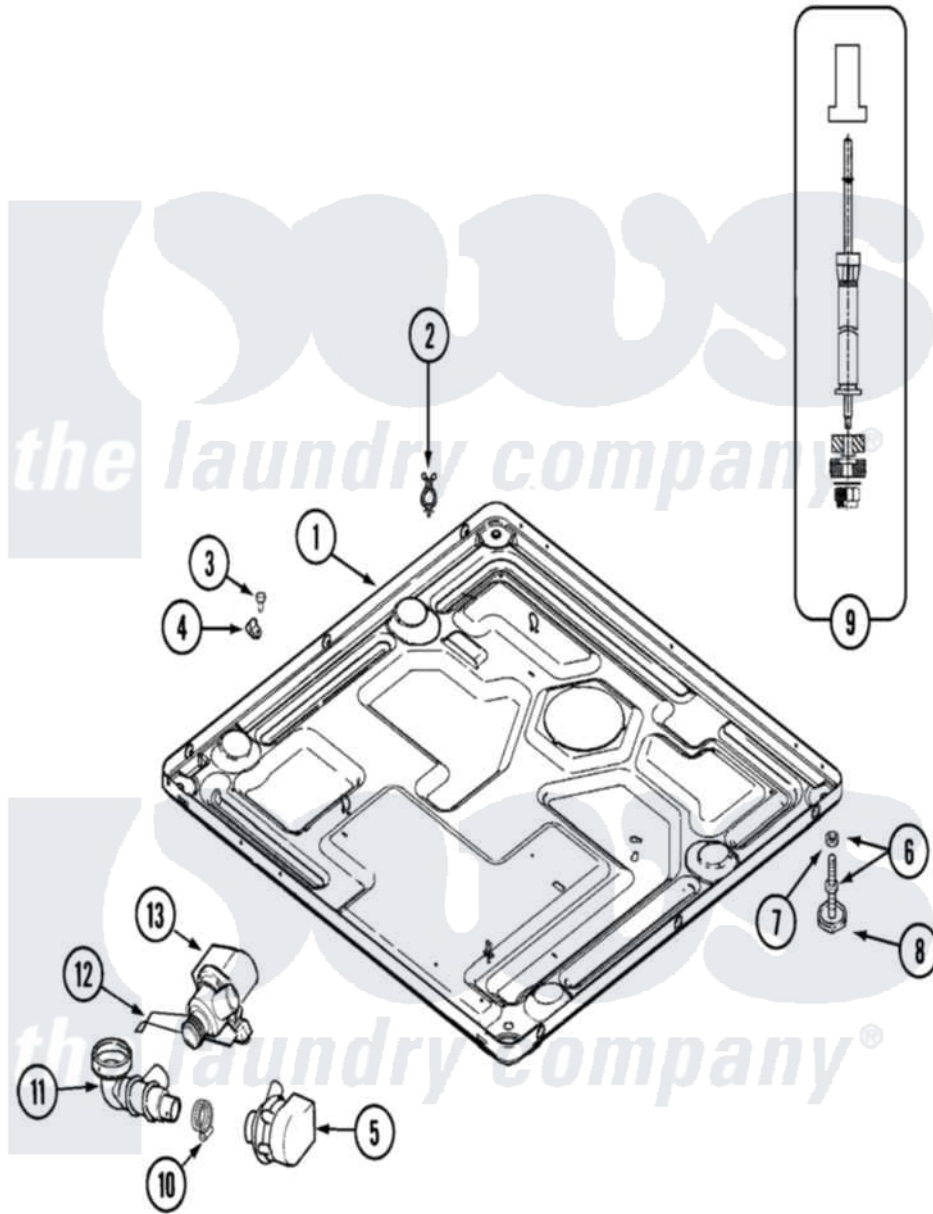

Maytag MAH20PNAWW 07 - BASE

Maytag [Residential Maytag MAH20PNAWW Washer Parts](#) Parts Diagram 07 - BASE
 Click on the part number to view part

Item	Original Part Number	Replaced By	Status	Part Description
001	22002240	22003435		Base, Assembly
"	22003605			Base Weld Assembly
002	315471	22003298		Retainer, Wire
003	212276	W10116760		Screw
004	22002014			Clip, Harness To Support
005	22002939	22003059		Pump, Drain
006	22001915	22003544		Adjustable Leg W/Foot And Nut
007	Y052740	62739		Nut, Lock
008	210684			Foot, Adjustable Leg
009	22001988			Strut Assembly-Rear
010	202515	596669		Clamp, Manifold
011	22002793	22002958		Hose, Outlet
"	22002958			Hose, Outlet
012	22002790			Bracket, Pump Mount
013	202515	596669		Clamp, Manifold
"	22002792			Pump