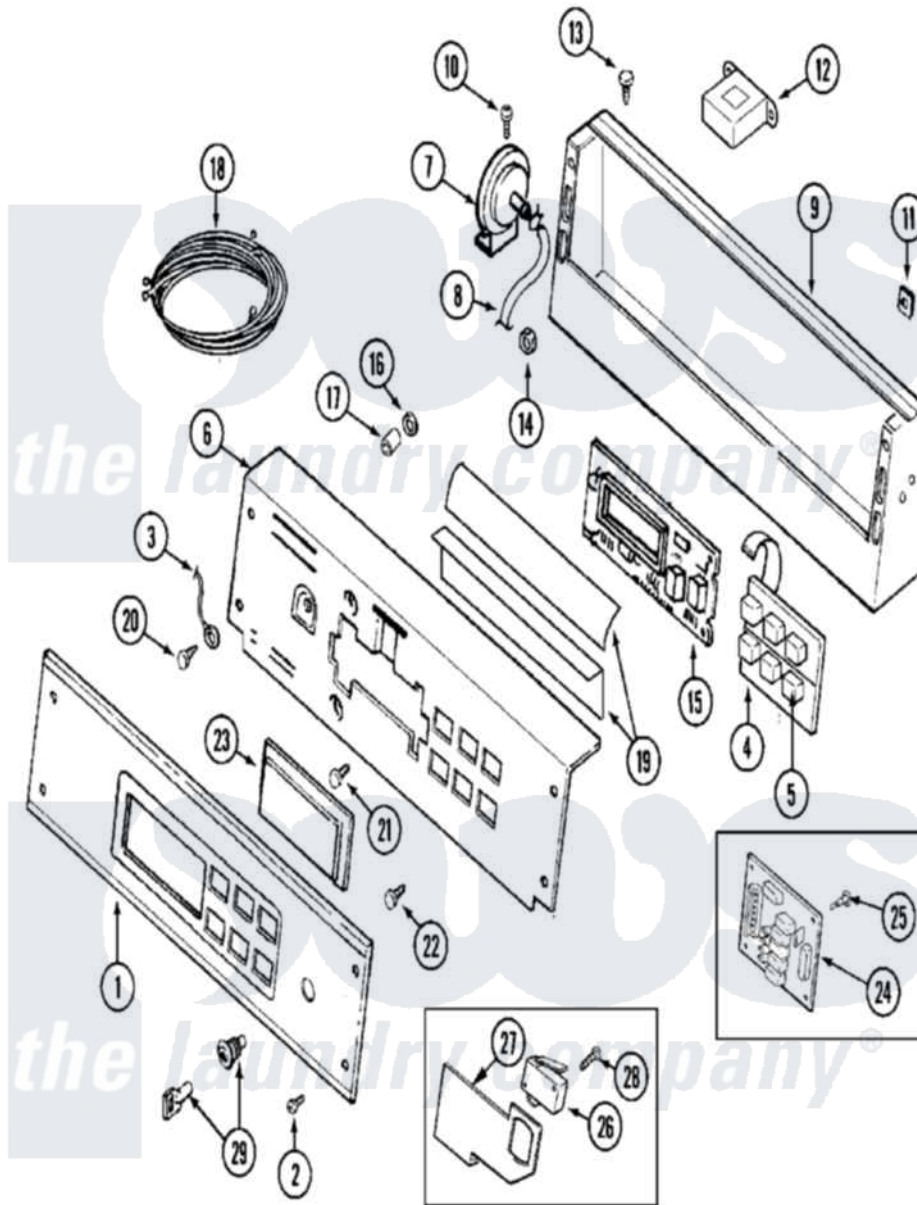

# Maytag MAH20PNAWW 09 - CONTROL PANEL (MAH20PNAWW)

Maytag [Residential Maytag MAH20PNAWW Washer Parts](#) Parts Diagram 09 - CONTROL PANEL (MAH20PNAWW)  
 Click on the part number to view part

Item	Original Part Number	Replaced By	Status	Part Description
001	<a href="#">22002346</a>			Panel, Control
002	<a href="#">215506</a>			Screw, Control Panel Overlay
003	<a href="#">205810</a>			Wire, Ground
004	206808	<a href="#">W10135389</a>		Push Button And Switch Assembly
"	215527	<a href="#">W10140652</a>		Screw, 6-20 X 1/2
005	215517	<a href="#">W10131113</a>		Push Button
006	<a href="#">22003090</a>			Switch And Back Brkt Assembly
007	<a href="#">22002994</a>			Switch, Pressure
008	<a href="#">22002010</a>			Hose, Pressure Switch
009	<a href="#">22003101</a>			Console
010	22001996	<a href="#">3370225</a>		Screw
011	<a href="#">215003</a>			Fastener, Panel And Bracket
012	<a href="#">22001960</a>			Transformer
013	<a href="#">211251</a>			Screw, Transformer
014	<a href="#">22001419</a>			Nut, Transformer

015	22003025	<a href="#">22003700</a>	Control Board
016	<a href="#">912077</a>		Locknut, Reader Harness
017	<a href="#">33001204</a>		Stand-Off, Ccontrol Board
018	<a href="#">22002945</a>		Harness, Wire
"	<a href="#">33002090</a>		Harness, Service
019	<a href="#">22002954</a>		Deflector, Water
020	<a href="#">211252</a>		Screw, Ground Wire
021	<a href="#">215526</a>		Screw, Circuit Board
022	215527	<a href="#">W10140652</a>	Screw, 6-20 X 1/2
023	22001962	<a href="#">W10131114</a>	Cover, Display
024	22003026	<a href="#">22004171</a>	Relay Board OPL
025	<a href="#">22002943</a>		Stand-Off
026	<a href="#">22002367</a>		Switch, Sensor
027	<a href="#">33001982</a>		Bracket, Switch Mounting
028	<a href="#">22002368</a>		Screw, Sensor Switch Bracket
029	213750	<a href="#">W10133266</a>	Cam-Lock
"	Y206081	<a href="#">W10116737</a>	Lock