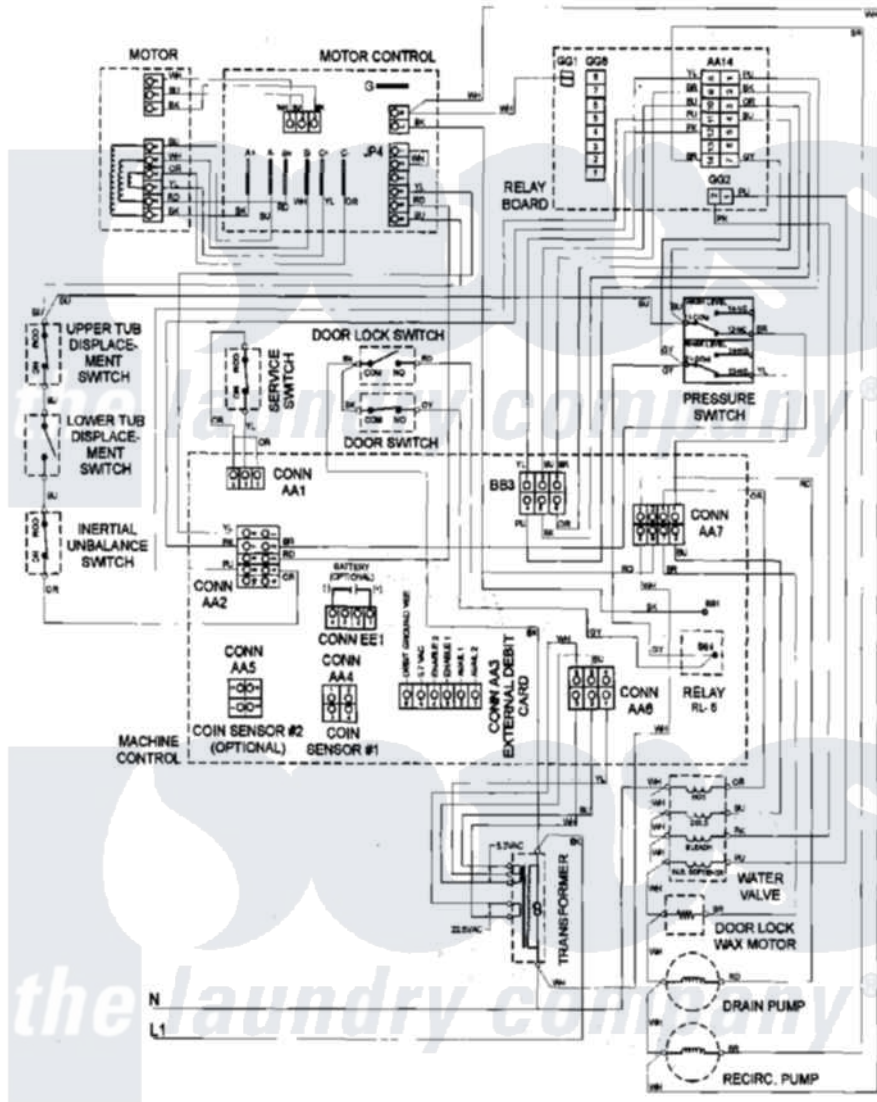

# Maytag MAH20PNAWW 10 - WIRING INFORMATION

Maytag Residential Maytag MAH20PNAWW Washer Parts Parts Diagram 10 - WIRING INFORMATION  
 Click on the part number to view part

Item	Original Part Number	Replaced By	Status	Part Description
001	NLA		Not Available	WIRING INFORMATION