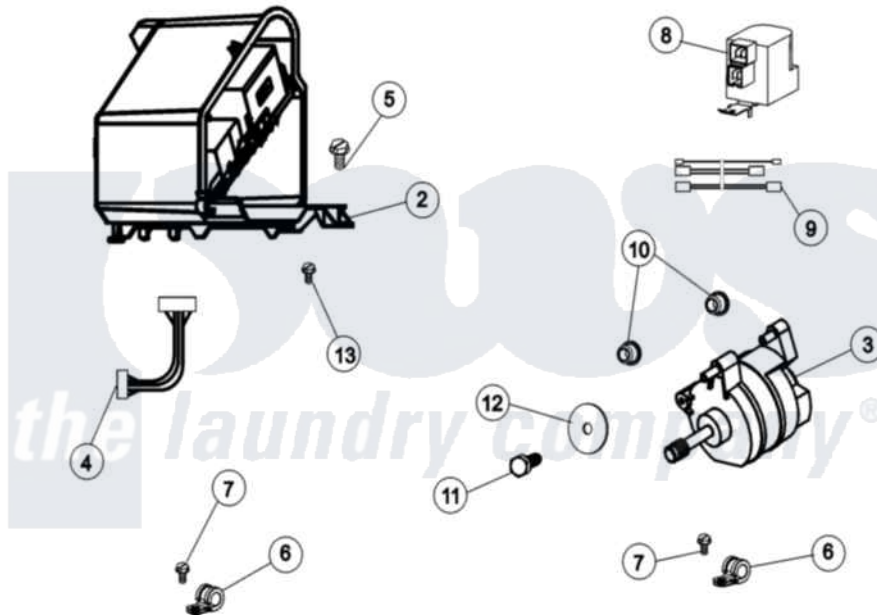

Maytag MAH20PNAWW 11 - MOTOR & MOTOR CONTROL

(SEE TEXT FOR ITEMS 2, 3, 4 AND 8)

Maytag Residential Maytag MAH20PNAWW Washer Parts Parts Diagram 11 - MOTOR & MOTOR CONTROL
 Click on the part number to view part

Item	Original Part Number	Replaced By	Status	Part Description
001	12002039			Neptune Motor Conversion Kit
002	22004046			Control Assembly, Motor
003	22003856			Motor, Variable Speed
004	22004047	22004212		Motor Harness
005	33002190			SCrew, C BraCe, BraCket, Cabinet
006	22004102			P Clips
007	22002300	9740848		Screw, Mixing Valve Mounting
008	22003854	22003858		EMI Suppression Filter, 16a
009	22004101			Repair Jumper Harness
010	22003329			Isolator, Motor
011	22003686			Bolt, Motor
012	22002320			Washer, Belt Tension Bolt
013	22004103			Screw