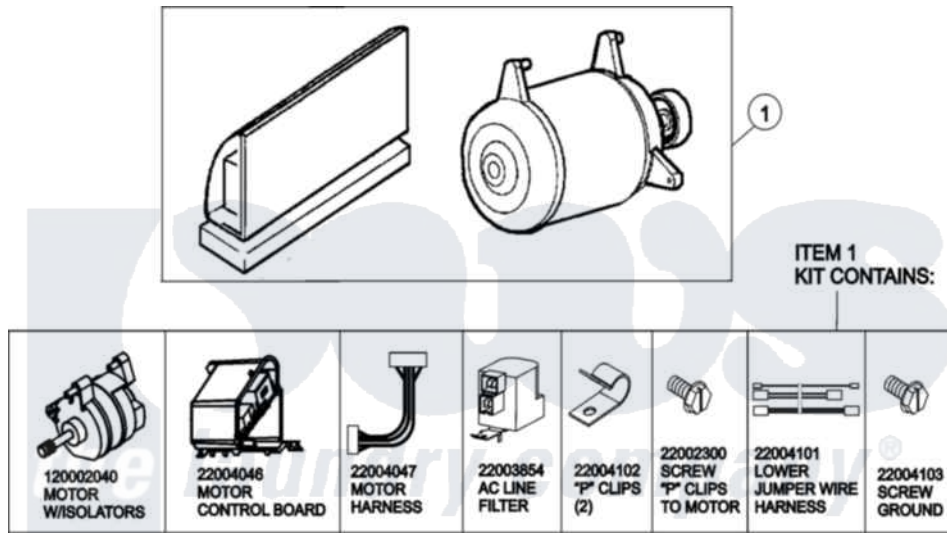

Maytag MAH20PNAWW 11 - MOTOR & MOTOR CONTROL

(SEE TEXT FOR ITEMS 2, 3, 4 AND 8)

Maytag Residential Maytag MAH20PNAWW Washer Parts Parts Diagram 11 - MOTOR & MOTOR CONTROL
 Click on the part number to view part

Item	Original Part Number	Replaced By	Status	Part Description
001	12002039			Neptune Motor Conversion Kit
002	22004046			Control Assembly, Motor
003	22003856			Motor, Variable Speed
004	22004047	22004212		Motor Harness
005	33002190			SCrew, C BraCe, BraCket, Cabinet
006	22004102			P Clips
007	22002300	9740848		Screw, Mixing Valve Mounting
008	22003854	22003858		EMI Suppression Filter, 16a
009	22004101			Repair Jumper Harness
010	22003329			Isolator, Motor
011	22003686			Bolt, Motor
012	22002320			Washer, Belt Tension Bolt
013	22004103			Screw