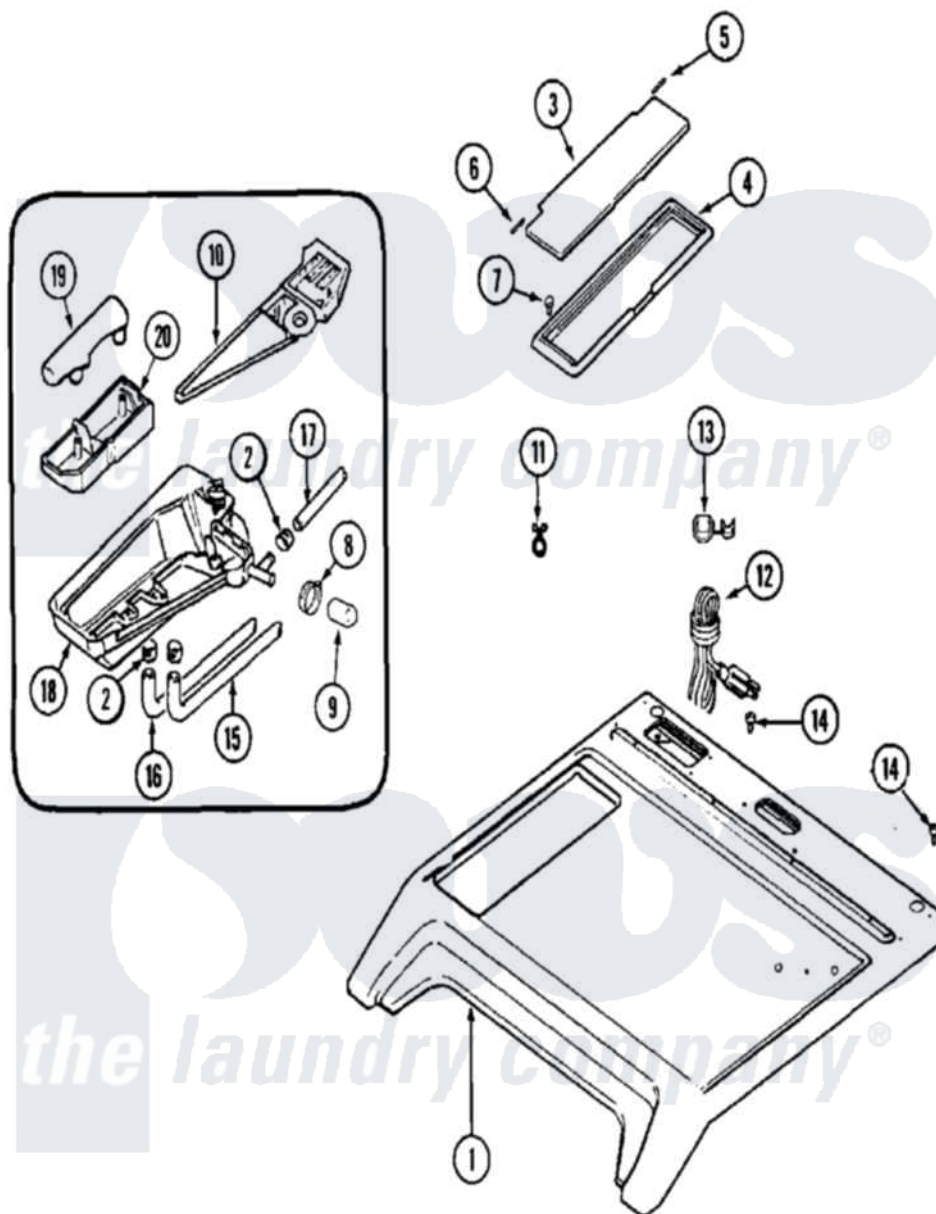

Maytag MAH20PRAWW 01 - TOP

Maytag [Residential Maytag MAH20PRAWW Washer Parts](#) Parts Diagram 01 - TOP
 Click on the part number to view part

Item	Original Part Number	Replaced By	Status	Part Description
001	22002116			Cover, Top
"	22002666		Not Available	COVER, TOP (BSQ)
"	22003584	22004180		Cover, Top
"	22003586	22004178		Cover, Top
"	22003587	22004181		Cover, Top
"	NLA		Not Available	COVER, TOP (WHT)
002	205161	489503		Clamp
003	22002941			Lid, Dispenser Commercial
004	22002940	22003665		Bezel, Dispenser
005	Y912678	6-912678		Pin- Hinge
006	Y912679			Pin, Hinge
007	22002060	400021-1		Screw
008	22001984	285655		Clamp, Hose
009	22002796			Cap
010	22002555			Flume, Dispenser
011	212276	W10116760		Screw

"	22002027	74007164	Lock- Purs
012	22001178	22003062	Cord, Power
013	211881		Grommet, Cord Part Not Used- Gas Models Only
014	912365	3370225	Screw
015	22002551		Hose, Bleach
016	22002552		Hose, Fabric Softener----NA
017	22002553		Hose, Detergent
018	22002554	12001558	Dispenser Bottom With 4 Clamps
019	22002266		Cap, Siphon
020	22002265		Cup, Siphon