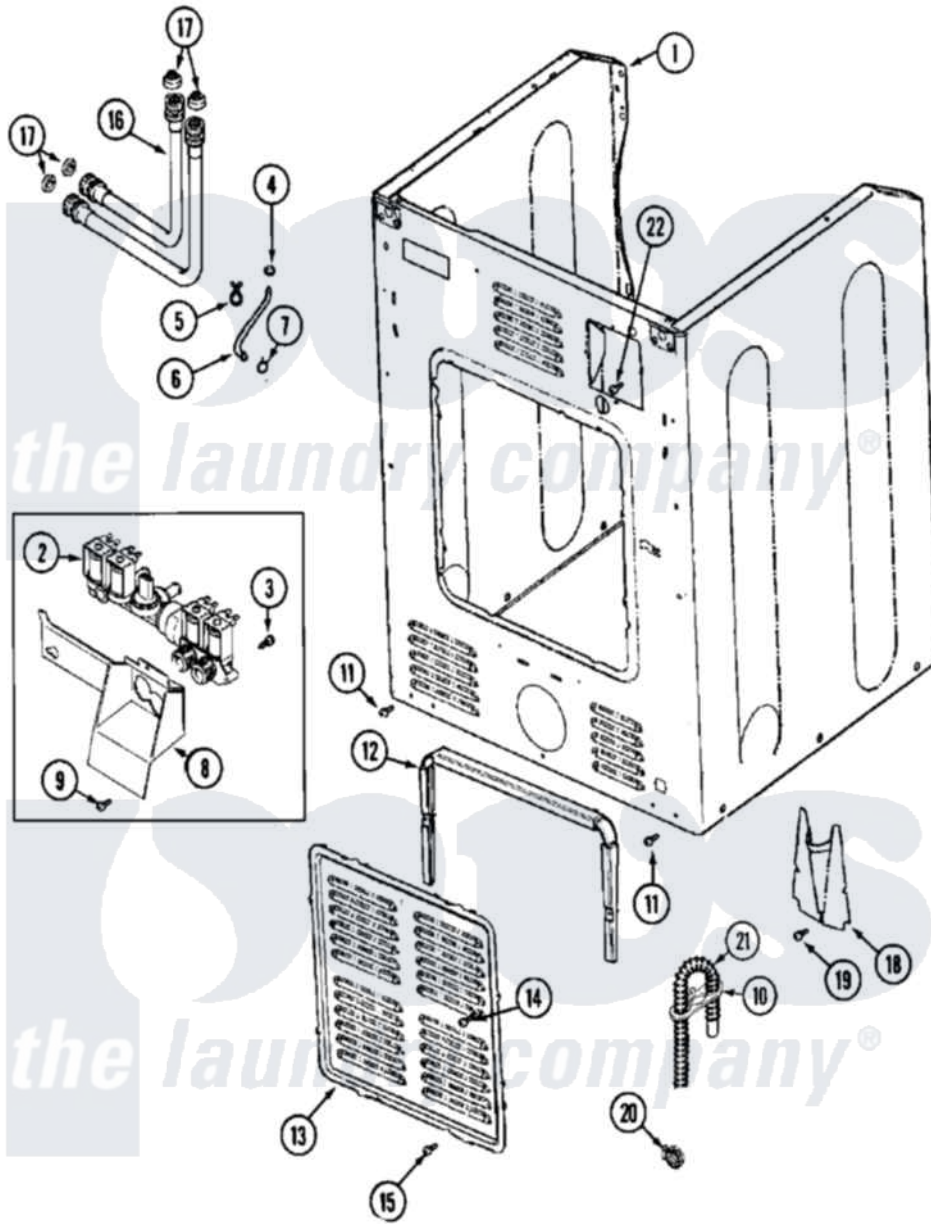

Maytag MAH20PRAWW 03 - CABINET-REAR

Maytag Residential Maytag MAH20PRAWW Washer Parts Parts Diagram 03 - CABINET-REAR
 Click on the part number to view part

Item	Original Part Number	Replaced By	Status	Part Description
001	22001995			Screw Note: Screw, Tumbler Front And Shroud
"	22002444			LABEL, ENERGY
"	22002445		Not Available	LABEL, SAFETY
"	22003367	22004095		Hinge, Plastic
"	NLA		Not Available	CABINET ASSY. (WHT)
002	205161	489503		Clamp
"	22002944			Valve, Water
003	22002436			Screw, Water Valve Bracket
004	22002054	285655		Clamp, Hose
005	22002027	74007164		Lock- Purs
006	22002179	8539404		Tie-Wire
"	22002296			Hose, Injector
007	216169	596669		Clamp, Manifold
008	33002212			Bracket, Water Valve
009	22001996	3370225		Screw
010	22002076	33002213		Rack, Hose

011	22001995		Screw Note: Screw, Tumbler Front And Shroud
012	22002022		Spacer, Access Panel
013	22002092		Panel, Access
014	22002295	67006908	Screw, Ice Rack
015	22001996	3370225	Screw
016	202860		Inlet Hose Assembly
"	22002229	22002960	Strainer, Washer Inlet
017	Y013783		Washer, Inlet Hose
018	22002093	22002704	Cover, Drain Hose
019	22001995		Screw Note: Screw, Tumbler Front And Shroud
020	22001984	285655	Clamp, Hose
021	12001659	12001807	Drain Hose Kit
"	22002891	12001807	Drain Hose Kit
"	22002893	8539404	Tie-Wire
"	22002932		Clip, Drain Hose
022	NLA	Not Available	SCREW, GROUND LUG
023	NLA	Not Available	WASHER, GROUND LUG
024	22002892		Retainer, Drain Hose