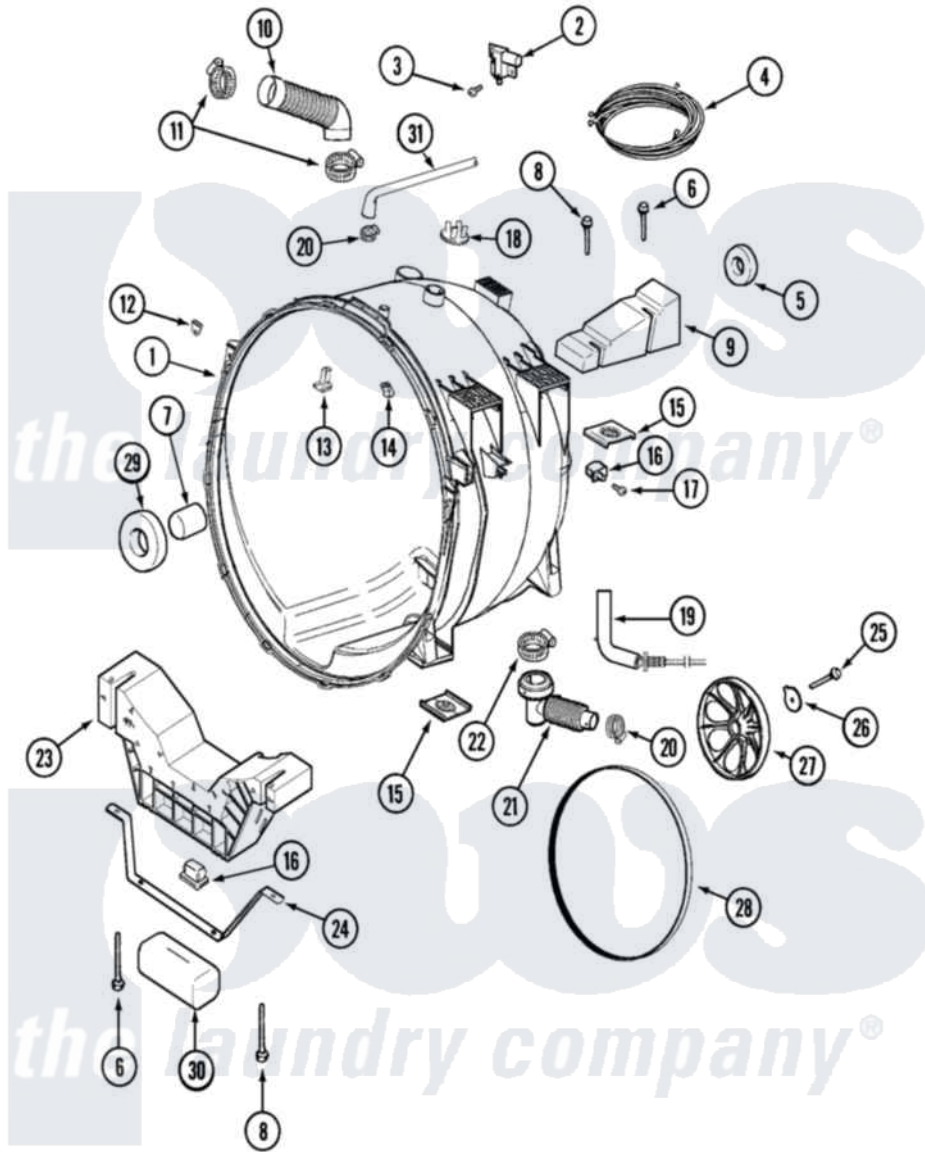

Maytag MAH20PRAWW 04 - OUTER TUB

Maytag [Residential Maytag MAH20PRAWW Washer Parts](#) Parts Diagram 04 - OUTER TUB
 Click on the part number to view part

Item	Original Part Number	Replaced By	Status	Part Description
001	22002154	22004465		Outer Tub Assembly, As Pack
002	22002045	22003302		Switch, Internal Unbalance
003	22002300	9740848		Screw, Mixing Valve Mounting
004	33002216	12001798		Kit-Harnes
005	22003441			Bearing, Rear
"	Y200720	22003441		Bearing, Rear
006	22001991	22003615		Bolt, Double Sems 5-3/8
007	22002935			Spacer, Bearing
008	22002056	22003616		Bolt, Double Sems 3-3/8
009	22002102			Weight, Counter Balance
010	22002083			Hose, Injector
011	22002052	616099		Clamp
012	22002103			Clip, U
013	22002004	22004310		Water Deflector
"	22002959	22004310		Water Deflector
014	22002006			Clip, Unbalance Switch Harness

015	22002065		Nut, Counter Balance
016	22002044		Switch, Tub Displacement
017	22002061	910187	Screw
018	22002061	910187	Screw
"	22002797		Clip, Hose
019	22002010		Hose, Pressure Switch
"	22002799	M0322202	Tie Wire
020	202515	596669	Clamp, Manifold
021	22002793	22002958	Hose, Outlet
"	22002958		Hose, Outlet
022	22002053	696392	Hose Clamp
023	22002579	Not Available	WEIGHT ASSEMBLY (FRT)
024	22002008		Strap
025	22002057	22003937	Screw, Retaining Bolt
026	22002055	22003936	Washer
027	22001998	22002315	Pulley, Spinner
028	12001435	12001788	Kit, Belt And Isolator-W
029	22002934		Bearing, Front
030	22002011	Not Available	CUSHION
031	22002027	74007164	Lock- Purs
"	22002791		Hose/Clip Assembly Recirc