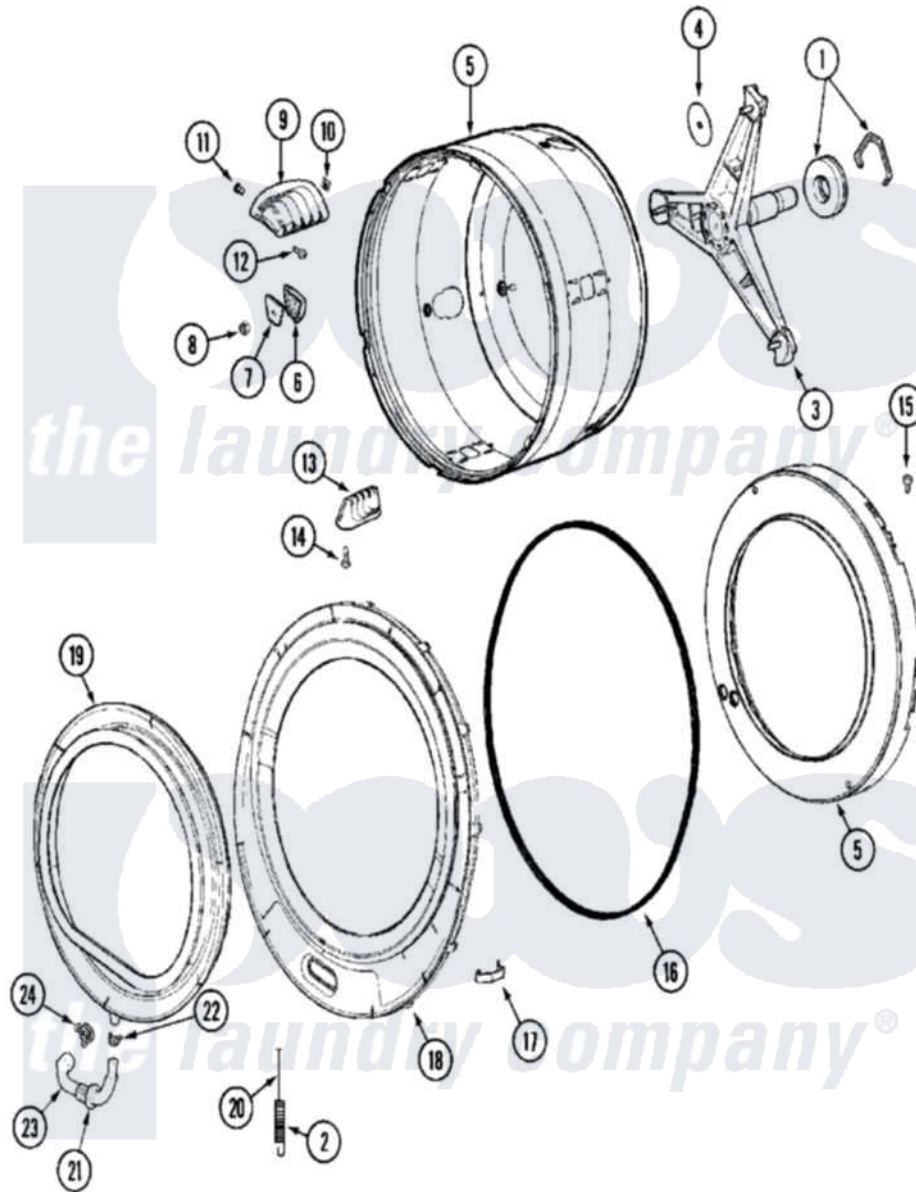

Maytag MAH20PRAWW 05 - SPINNER ASSEMBLY & OUTER TUB COVER

Maytag Residential Maytag MAH20PRAWW Washer Parts Parts Diagram 05 - SPINNER ASSEMBLY & OUTER TUB COVER

Click on the part number to view part

Item	Original Part Number	Replaced By	Status	Part Description
001	12001478	12002022		Lip Seal Kit
002	22002099			Spring, Tub
003	22002123			Tube, Molykote
"	22002897	W10181639		Support
004	22002023			Washer, Plastic
005	22002115	6-2717080		Spinner As
006	22002021	22002482		Washer, Profile
007	22002020			Washer, Spinner Support
008	22002122	2207454		Nut, Hex
009	22001985			Baffle, Drip
010	22002009			Grommet, Baffle
011	22001999			Grommet, Baffle
012	22002325	22003556		Screw, Baffle
013	22001986			Baffle, Drip
014	22002059			Screw, Baffle

PART NEVER USED IN

015	22002028		Not Available	PART NEVER USED IN PRODUCTION
"	NLA		Not Available	SCREW, BALANCE RING
016	22002077			Seal, Tub Cover
017	22002050			Clip, Tub To Cover
018	22002238	22003212		Cover, Tub --W
"	22002961	22003212		Cover, Tub --W
"	22003074			Guard, Hose
"	22003212			Cover, Tub --W
019	12001772	12002533		Boot Kit
"	22001978	12002533		Boot Kit
020	22002105	22002327		Wire, Boot Clamp
021	22003074			Guard, Hose
022	Y22003072			CLAMP, HOSE DOUBLE WIRE
023	22003071	22004477		Drain Hose, Door Boot
024	22003073	596669		Clamp, Manifold