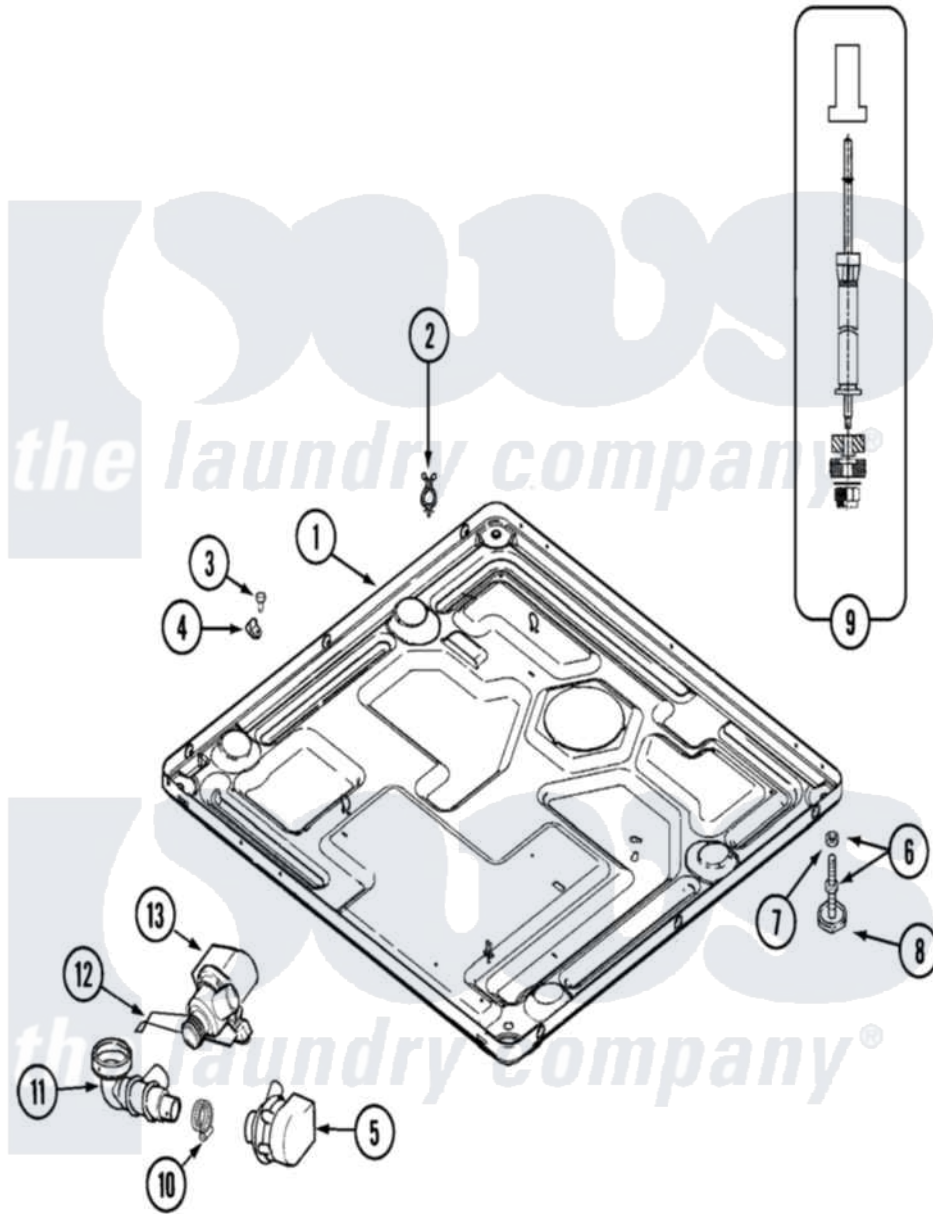

Maytag MAH20PRAWW 06 - BASE

Maytag [Residential Maytag MAH20PRAWW Washer Parts](#) Parts Diagram 06 - BASE
 Click on the part number to view part

Item	Original Part Number	Replaced By	Status	Part Description
001	22002240	22003435		Base, Assembly
"	22003580			Base, Assembly
"	22003605			Base Weld Assembly
002	315471	22003298		Retainer, Wire
003	212276	W10116760		Screw
004	22002014			Clip, Harness To Support
005	22002939	22003059		Pump, Drain
"	22003059			Pump, Drain
006	22001915	22003544		Adjustable Leg W/Foot And Nut
007	Y052740	62739		Nut, Lock
008	210684			Foot, Adjustable Leg
009	22001988			Strut Assembly-Rear
010	202515	596669		Clamp, Manifold
011	22002793	22002958		Hose, Outlet
"	22002958			Hose, Outlet
012	22002790			Bracket, Pump Mount

013

202515

[596669](#)

Clamp, Manifold

"

[22002792](#)

Pump

"

[22003284](#)

Pad, Recirculation Pump