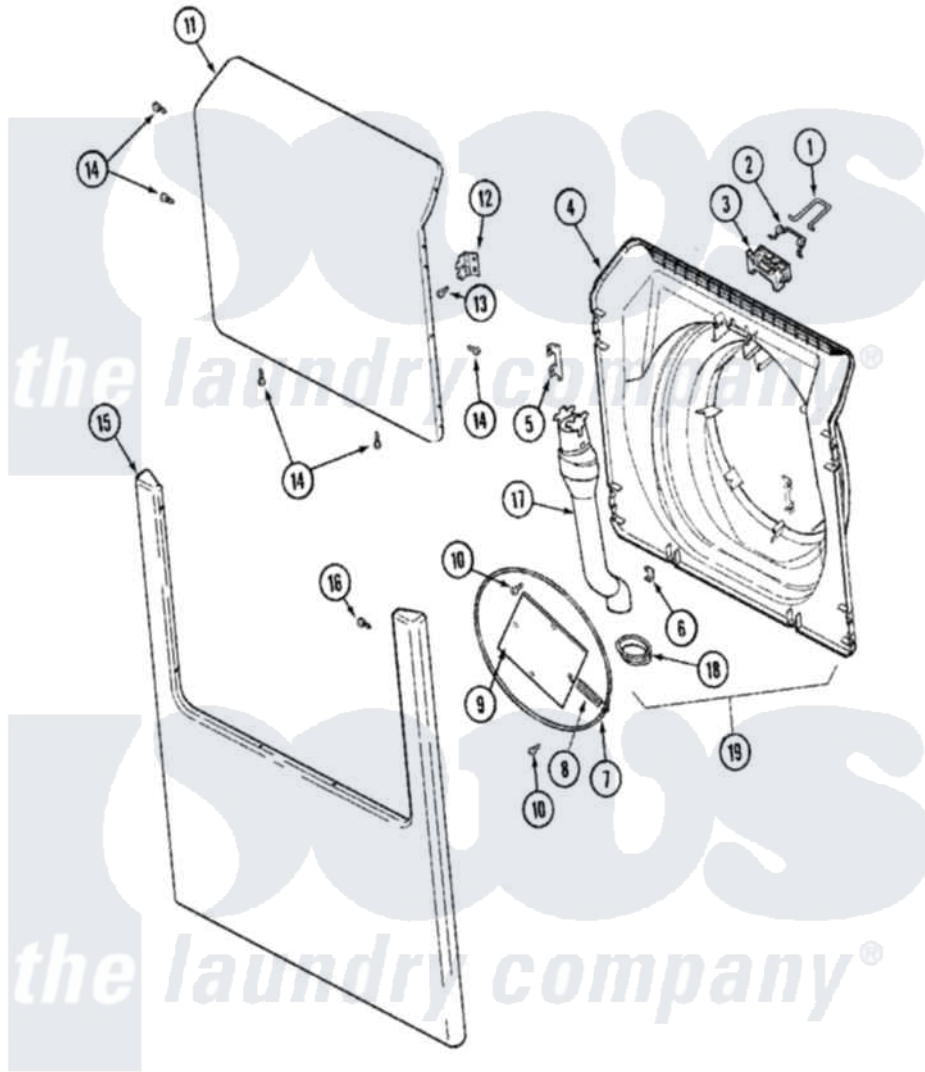

Maytag MAH20PRAWW 07 - DOOR & FRONT PANEL

Maytag Residential Maytag MAH20PRAWW Washer Parts Parts Diagram 07 - DOOR & FRONT PANEL
 Click on the part number to view part

Item	Original Part Number	Replaced By	Status	Part Description
001	22002002	22003222		Hoop, Lock
002	22002003			Spring, Latch
003	22002168			Support, Lock Hoop
004	22002539	22003083		Liner, Door Assembly W/Vent
"	22002615	22003085		Liner, Door Assembly W/Vent
"	22003076	22003083		Liner, Door Assembly W/Vent
"	22003078			Door, Inner
"	22003800			Inner Door/Vented
005	22002038			Clip, Door
006	22002039			Clip, Door
007	22002104			Frame, Wire
"	W10124350		Not Available	NOT REQUIRED PART OR SEE NOTE
008	22002356			Spring, Plate
"	W10124350		Not Available	NOT REQUIRED PART OR SEE NOTE
009	22002094			Frame, Wire

"	W10124350		Not Available	NOT REQUIRED PART OR SEE NOTE
010	22002007			Screw, Wire Frame
"	W10124350		Not Available	NOT REQUIRED PART OR SEE NOTE
011	22001979			Door, Outer
"	22002660		Not Available	DOOR, OUTER (BSQ-W/DAMPER)
012	22002000	22002798		Hinge, Door
013	22002062	98006631		Screw
014	22002063			Screw No.8-18AB Wafer Head
"	33002351			Screw
015	22002049			Clip Note: Clip, Front Panel
"	22002663		Not Available	PANEL, FRONT (BISQ)
"	22002836			Panel, Front
016	22002243			Screw, Front Panel And Hinge
"	22002244			Clip, Grounding
017	22002990	22003850		Vent Tube Assembly
018	22003075			Grommet, Vent Tube
019	22003083			Liner, Door Assembly W/Vent
"	22003085			Liner, Door Assembly W/Vent