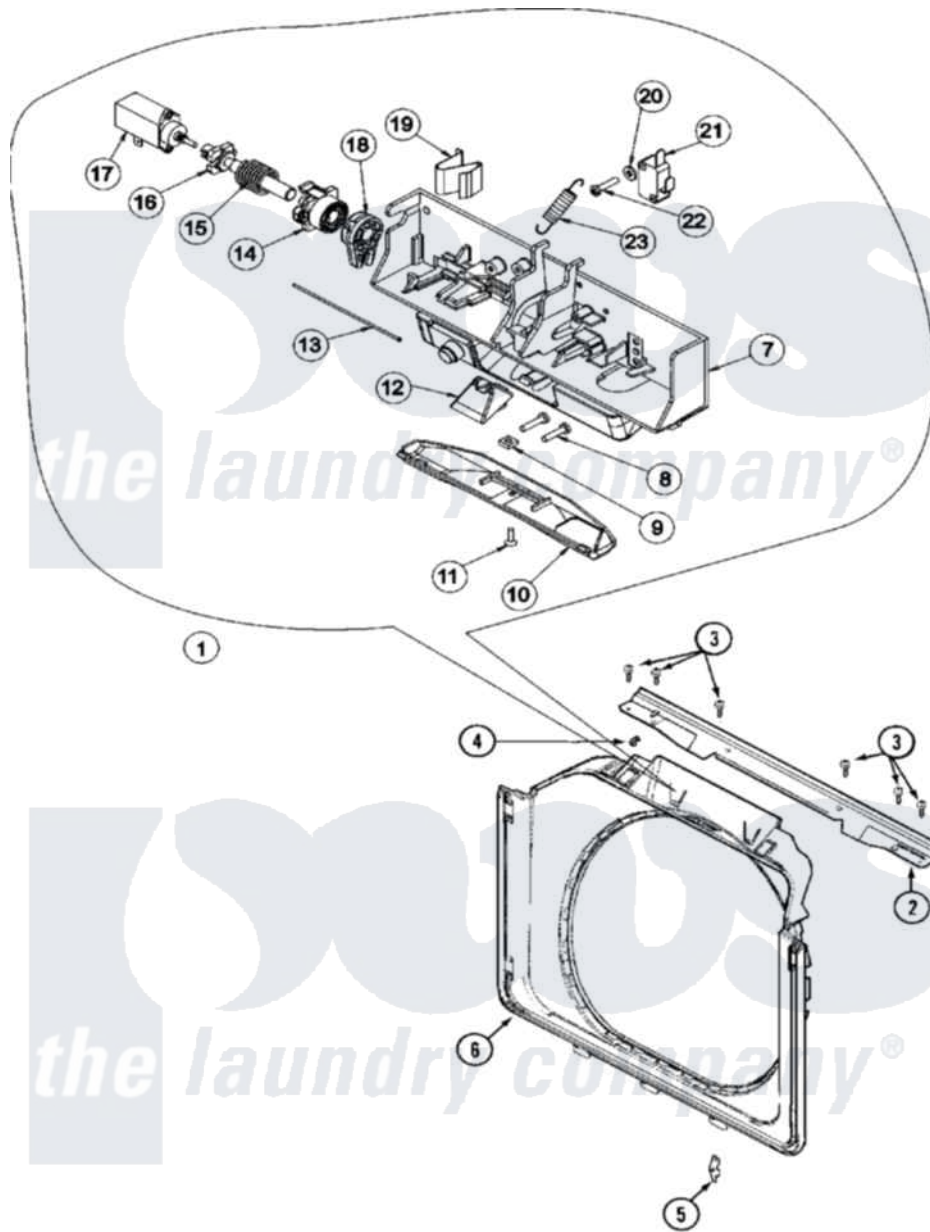

Maytag MAH20PRAWW 08 - DOOR SHROUD & DOOR LATCH ASSEMBLY

Maytag Residential Maytag MAH20PRAWW Washer Parts Parts Diagram 08 - DOOR SHROUD & DOOR LATCH ASSEMBLY

[Click on the part number to view part](#)

Item	Original Part Number	Replaced By	Status	Part Description
001	NLA		Not Available	LATCH, ASSY. (DOM/COMMERCIAL)
002	22003637			BRACE ASSEMBLY, TOP CROSS CONTAINS ITEMS 12 & 13
"	33002202	33002477		Support, Door Lock
003	22001995			Screw Note: Screw, Tumbler Front And Shroud
004	22002014			Clip, Harness To Support
005	22002095	12001994		Cover
"	33001764			Cover, Hinge Hole
"	33001846			Screw, Hinge Hole Cover
"	33002349			Cover, Hinge Hole
006	22002234			Shroud And Dispenser Hose
007	22003722			Switch Holder Assembly, Latch
"	NLA		Not Available	SWITCH, DOOR
008	22003719			Screw, Latch

009	22003720	Nut, Latch
010	22002957	Cover, Latch Assembly
011	22002435	241877 Screw
012	22003055	Ramp, Door Hoop
013	22002164	Cable, Door
014	22003715	Sliding Gear, Latch
015	22003721	Spring, Axle / Latch
016	22003718	Axle, Latch
017	22002119	Motor, Wax
018	22003716	Rotating Gear, Latch
019	22003717	Spring, Latch
020	22001352	Screw, Check Switch
021	22002165	Washer, Door Lock Switch
022	22002162	Switch, Door Lock Spin Enable
023	22002158	Spring, Gear Return