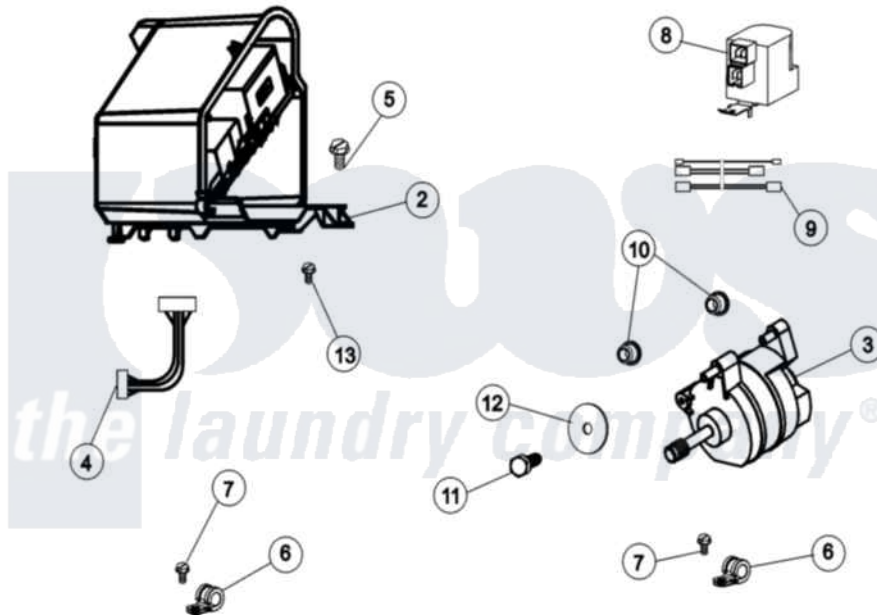

Maytag MAH20PRAWW 11 - MOTOR & MOTOR CONTROL

(SEE TEXT FOR ITEMS 2, 3, 4 AND 8)

Maytag Residential Maytag MAH20PRAWW Washer Parts Parts Diagram 11 - MOTOR & MOTOR CONTROL
 Click on the part number to view part

Item	Original Part Number	Replaced By	Status	Part Description
001	12002039			Neptune Motor Conversion Kit
002	22004046			Control Assembly, Motor
003	22003856			Motor, Variable Speed
004	22004047	22004212		Motor Harness
005	33002190			SCrew, C BraCe, BraCket, Cabinet
006	22004102			P Clips
007	22002300	9740848		Screw, Mixing Valve Mounting
008	22003854	22003858		EMI Suppression Filter, 16a
009	22004101			Repair Jumper Harness
010	22003329			Isolator, Motor
011	22003686			Bolt, Motor
012	22002320			Washer, Belt Tension Bolt
013	22004103			Screw