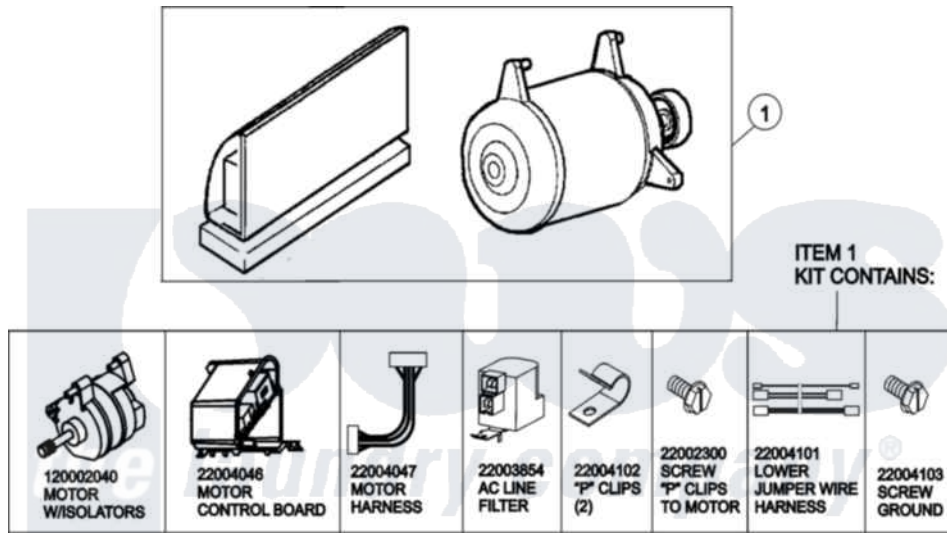

Maytag MAH20PRAWW 11 - MOTOR & MOTOR CONTROL

(SEE TEXT FOR ITEMS 2, 3, 4 AND 8)

Maytag Residential Maytag MAH20PRAWW Washer Parts Parts Diagram 11 - MOTOR & MOTOR CONTROL
 Click on the part number to view part

Item	Original Part Number	Replaced By	Status	Part Description
001	12002039			Neptune Motor Conversion Kit
002	22004046			Control Assembly, Motor
003	22003856			Motor, Variable Speed
004	22004047	22004212		Motor Harness
005	33002190			SCrew, C BraCe, BraCket, Cabinet
006	22004102			P Clips
007	22002300	9740848		Screw, Mixing Valve Mounting
008	22003854	22003858		EMI Suppression Filter, 16a
009	22004101			Repair Jumper Harness
010	22003329			Isolator, Motor
011	22003686			Bolt, Motor
012	22002320			Washer, Belt Tension Bolt
013	22004103			Screw