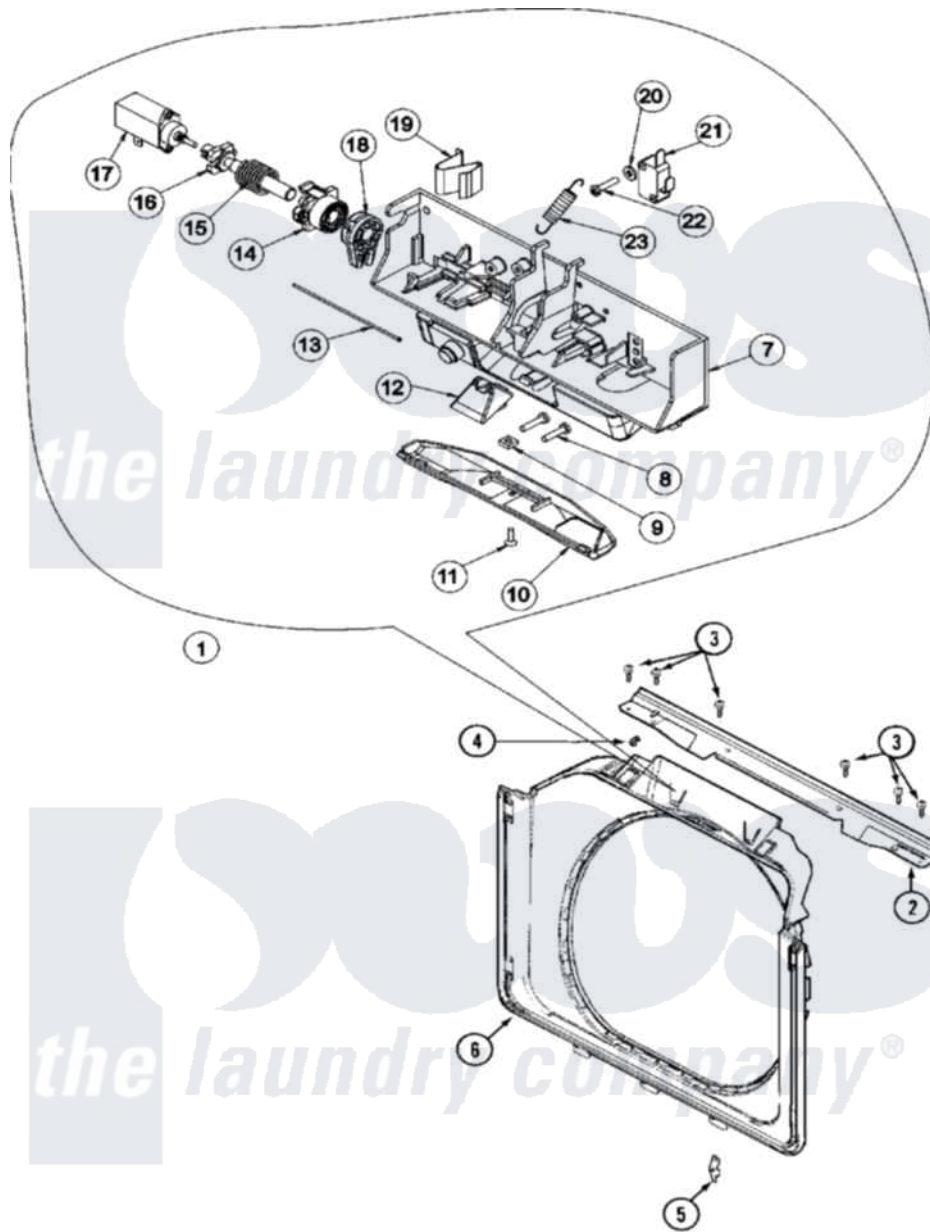

# Maytag MAH20PRDWW 04 - DOOR SHROUD & DOOR LATCH ASSEMBLY

Maytag Residential Maytag MAH20PRDWW Washer Parts Parts Diagram 04 - DOOR SHROUD & DOOR LATCH ASSEMBLY

[Click on the part number to view part](#)

Item	Original Part Number	Replaced By	Status	Part Description
001	NLA		Not Available	LATCH, ASSY. (DOM/COMMERCIAL)
002	22003637			BRACE ASSEMBLY, TOP CROSS CONTAINS ITEMS 12 & 13
"	33002202	<a href="#">33002477</a>		Support, Door Lock
003	<a href="#">22001995</a>			Screw Note: Screw, Tumbler Front And Shroud
004	<a href="#">22002014</a>			Clip, Harness To Support
005	22002095	<a href="#">12001994</a>		Cover
"	<a href="#">33001764</a>			Cover, Hinge Hole
"	<a href="#">33001846</a>			Screw, Hinge Hole Cover
006	<a href="#">22002234</a>			Shroud And Dispenser Hose
007	<a href="#">22003722</a>			Switch Holder Assembly, Latch
"	NLA		Not Available	SWITCH, DOOR
008	<a href="#">22003719</a>			Screw, Latch
009	<a href="#">22003720</a>			Nut, Latch

010	<a href="#">22002957</a>		Cover, Latch Assembly
011	22002435	<a href="#">241877</a>	Screw
012	<a href="#">22003055</a>		Ramp, Door Hoop
013	<a href="#">22002164</a>		Cable, Door
014	<a href="#">22003715</a>		Sliding Gear, Latch
015	<a href="#">22003721</a>		Spring, Axle / Latch
016	<a href="#">22003718</a>		Axle, Latch
017	<a href="#">22002119</a>		Motor, Wax
018	<a href="#">22003716</a>		Rotating Gear, Latch
019	<a href="#">22003717</a>		Spring, Latch
020	<a href="#">22001352</a>		Screw, Check Switch
021	<a href="#">22002165</a>		Washer, Door Lock Switch
022	<a href="#">22002162</a>		Switch, Door Lock Spin Enable
023	<a href="#">22002158</a>		Spring, Gear Return