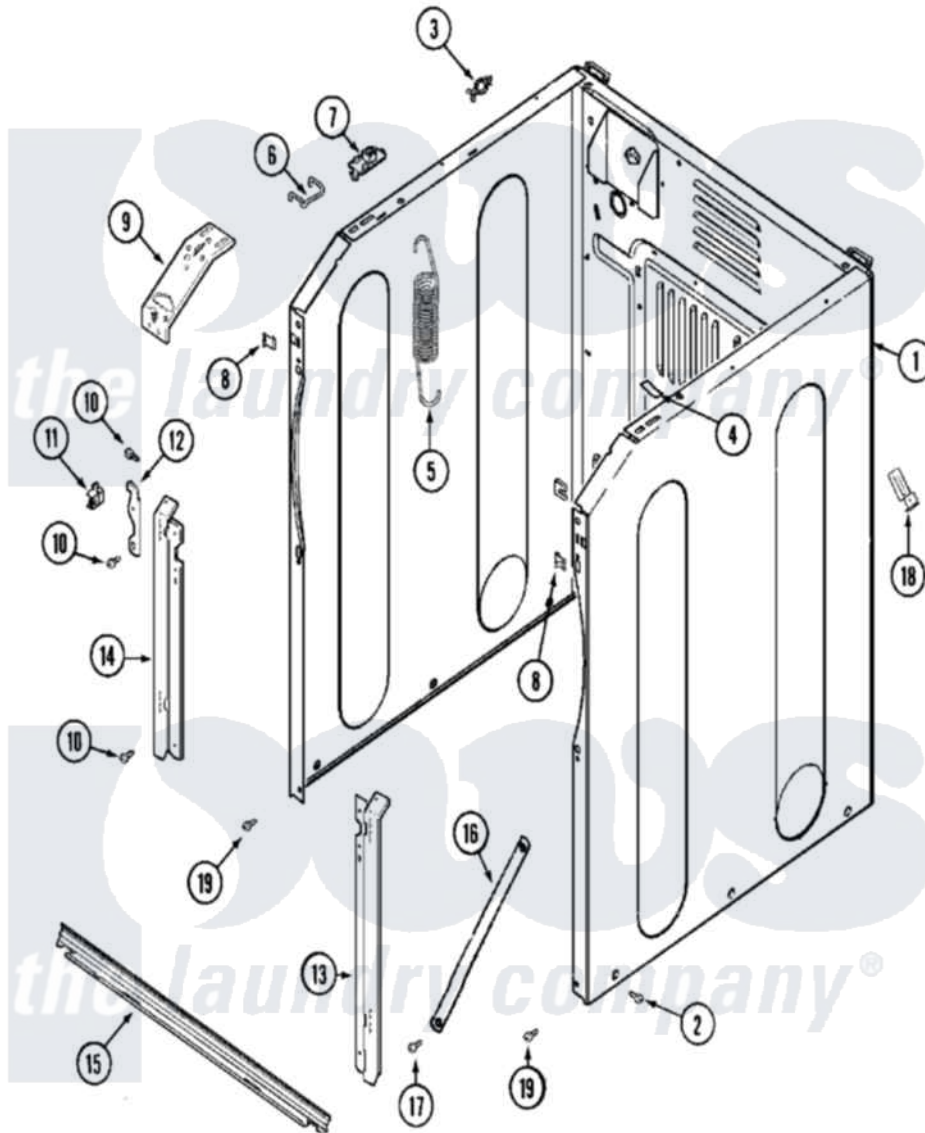

Maytag MAH20PRDWW 05 - CABINET-FRONT

Maytag Residential Maytag MAH20PRDWW Washer Parts Parts Diagram 05 - CABINET-FRONT
 Click on the part number to view part

Item	Original Part Number	Replaced By	Status	Part Description
001	22002293	22003511		Insulation
"	22003639			Cabinet Assembly
"	NLA		Not Available	CABINET ASSY. (WHT)
002	213007			Xfor Cabinet See Cabinet, Back
003	315471	22003298		Retainer, Wire
004	33001836			Strap, Top Cover Support
005	22002100			Spring
006	22002297			Support, Spring
007	22001997			Spacer, Top Cover
008	22002049			Clip Note: Clip, Front Panel
009	22002090			Brace, Corner
"	22002292			Brace, Corner
"	22003637			BRACE ASSEMBLY, TOP CROSS CONTAINS ITEMS 12 & 13
010	22001995			Screw Note: Screw, Tumbler Front And Shroud

011	22002001		Support, Hinge
012	22002247	33002597	Hook, Security
013	22002034	22003224	Bracket, Shroud
014	22002035	22002985	Bracket, Shroud
015	22001993		Bridge, Shroud Support
"	22003638	22003652	Shroud Support Assembly
016	22002259	22002767	Brace, Cross
017	22001995		Screw Note: Screw, Tumbler Front And Shroud
018	22001996	3370225	Screw
"	22002178		Bracket, Air Dome Hose
019	22001995		Screw Note: Screw, Tumbler Front And Shroud