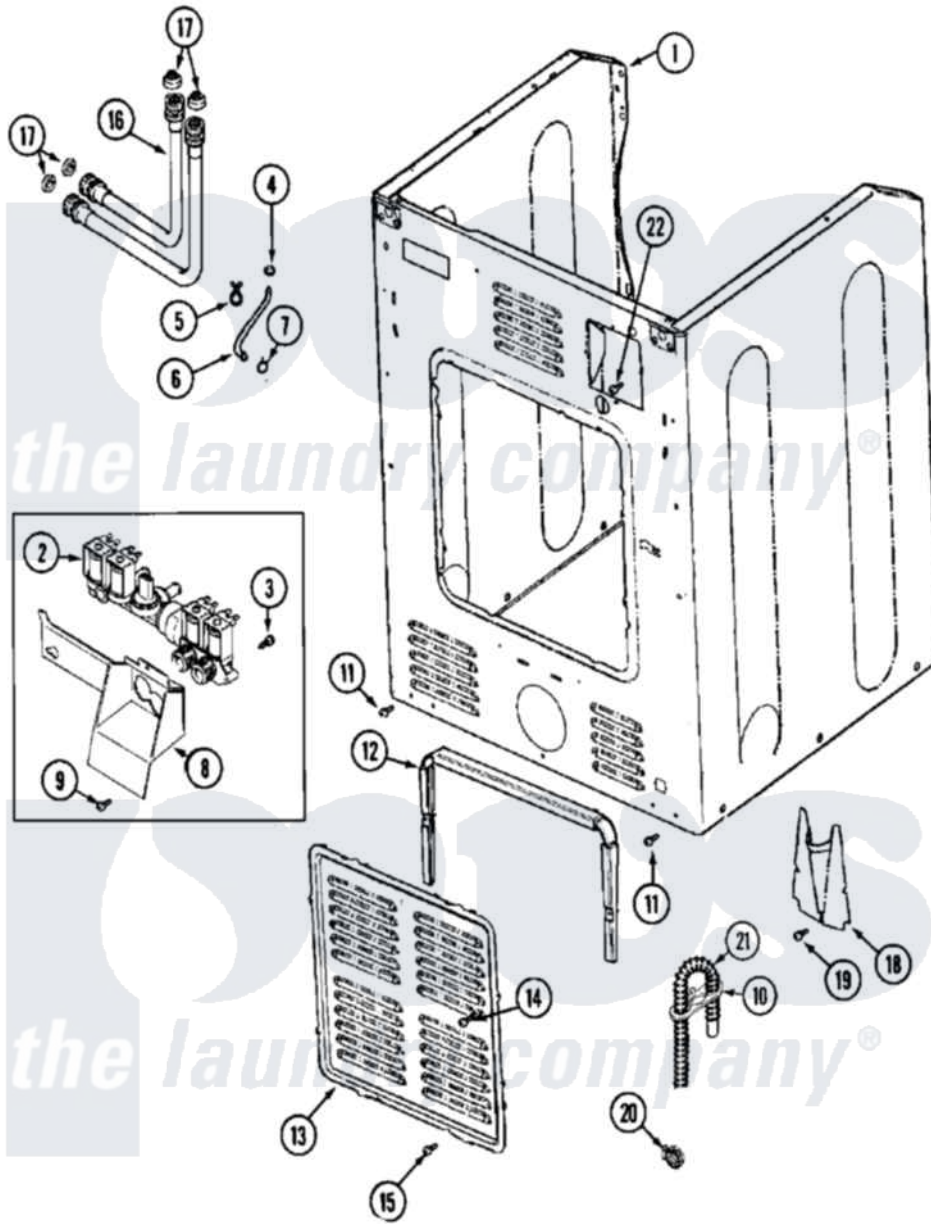

Maytag MAH20PRDWW 06 - CABINET-REAR

Maytag Residential Maytag MAH20PRDWW Washer Parts Parts Diagram 06 - CABINET-REAR
 Click on the part number to view part

Item	Original Part Number	Replaced By	Status	Part Description
001	22002444			LABEL, ENERGY
"	22002445		Not Available	LABEL, SAFETY
"	NLA		Not Available	CABINET ASSY. (WHT)
002	205161	489503		Clamp
"	22002944			Valve, Water
003	22002436			Screw, Water Valve Bracket
004	22002054	285655		Clamp, Hose
005	22002027	74007164		Lock- Purs
006	22002179	8539404		Tie-Wire
"	22002296			Hose, Injector
007	216169	596669		Clamp, Manifold
008	33002212			Bracket, Water Valve
009	22001996	3370225		Screw
010	22002076	33002213		Rack, Hose
011	22001995			Screw Note: Screw, Tumbler Front And Shroud
012	22002022			Spacer, Access Panel

013	22002092		Panel, Access
014	22002295	67006908	Screw, Ice Rack
015	22001996	3370225	Screw
016	202860		Inlet Hose Assembly
"	22002229	22002960	Strainer, Washer Inlet
017	Y013783		Washer, Inlet Hose
018	22002093	22002704	Cover, Drain Hose
019	22001995		Screw Note: Screw, Tumbler Front And Shroud
020	22001984	285655	Clamp, Hose
021	12001659	12001807	Drain Hose Kit
"	22002891	12001807	Drain Hose Kit
"	22002893	8539404	Tie-Wire
"	22002932		Clip, Drain Hose
022	NLA	Not Available	SCREW, GROUND LUG
023	NLA	Not Available	WASHER, GROUND LUG
024	22002892		Retainer, Drain Hose