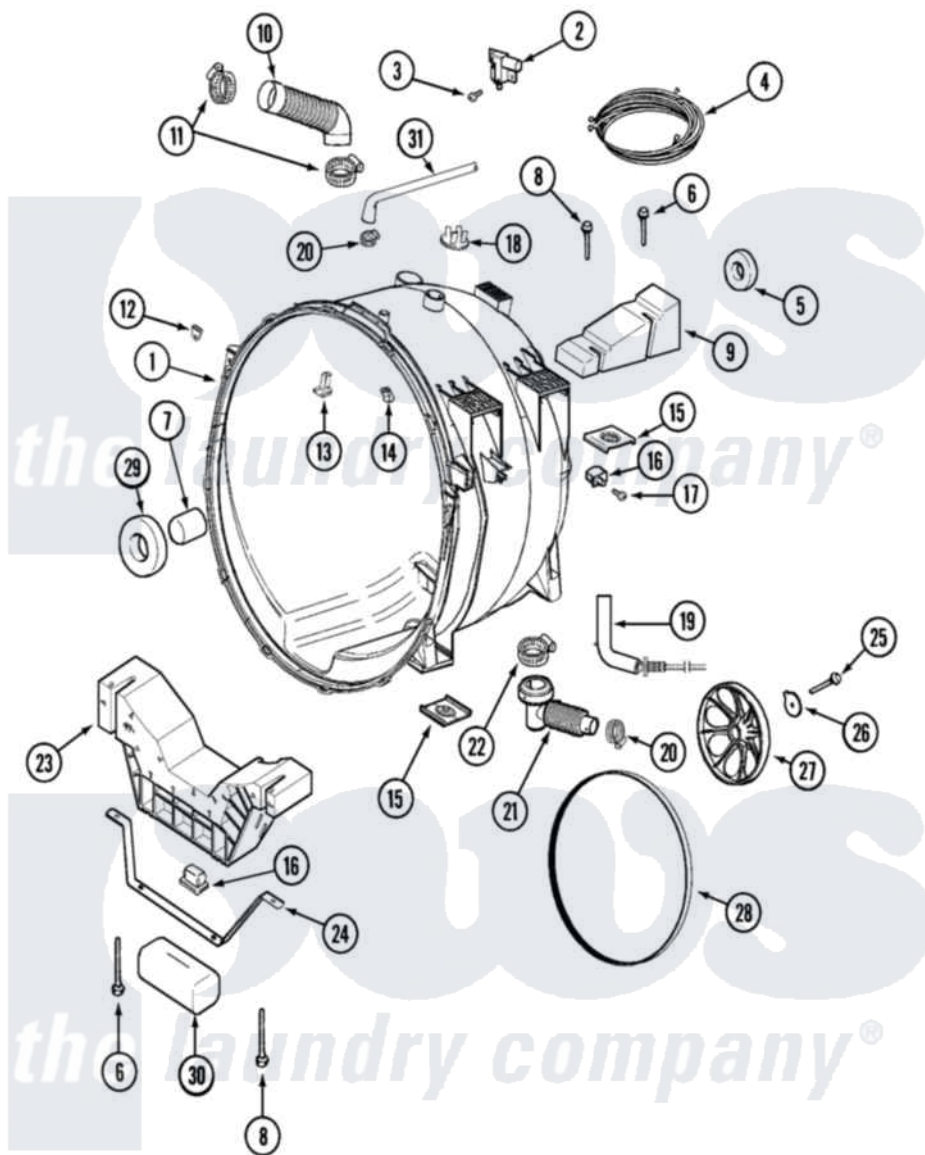

Maytag MAH20PRDWW 07 - OUTER TUB

Maytag [Residential Maytag MAH20PRDWW Washer Parts](#) Parts Diagram 07 - OUTER TUB
 Click on the part number to view part

Item	Original Part Number	Replaced By	Status	Part Description
001	22002154	22004465		Outer Tub Assembly, As Pack
002	22002045	22003302		Switch, Internal Unbalance
003	22002300	9740848		Screw, Mixing Valve Mounting
004	33002216	12001798		Kit-Harnes
005	Y200720	22003441		Bearing, Rear
006	22003616			Bolt, Double Sems 3-3/8
007	22002935			Spacer, Bearing
008	22003615			Bolt, Double Sems 5-3/8
009	22002102			Weight, Counter Balance
010	22002083			Hose, Injector
011	22002052	616099		Clamp
012	22002103			Clip, U
013	22002959	22004310		Water Deflector
014	22002006			Clip, Unbalance Switch Harness
"	NLA		Not Available	WIRE WRAP
015	22002065			Nut, Counter Balance

016	22002044		Switch, Tub Displacement
017	22002061	910187	Screw
018	22002061	910187	Screw
"	22002797		Clip, Hose
019	22002010		Hose, Pressure Switch
"	22002799	M0322202	Tie Wire
020	202515	596669	Clamp, Manifold
021	22002793	22002958	Hose, Outlet
"	22002958		Hose, Outlet
022	22002053	696392	Hose Clamp
023	22002579		Not Available WEIGHT ASSEMBLY (FRT)
024	22002008		Strap
025	22002057	22003937	Screw, Retaining Bolt
026	22002055	22003936	Washer
027	22001998	22002315	Pulley, Spinner
028	12001435	12001788	Kit, Belt And Isolator-W
029	22002934		Bearing, Front
030	22002011		Not Available CUSHION
031	22002027	74007164	Lock- Purs
"	22002791		Hose/Clip Assembly Recirc